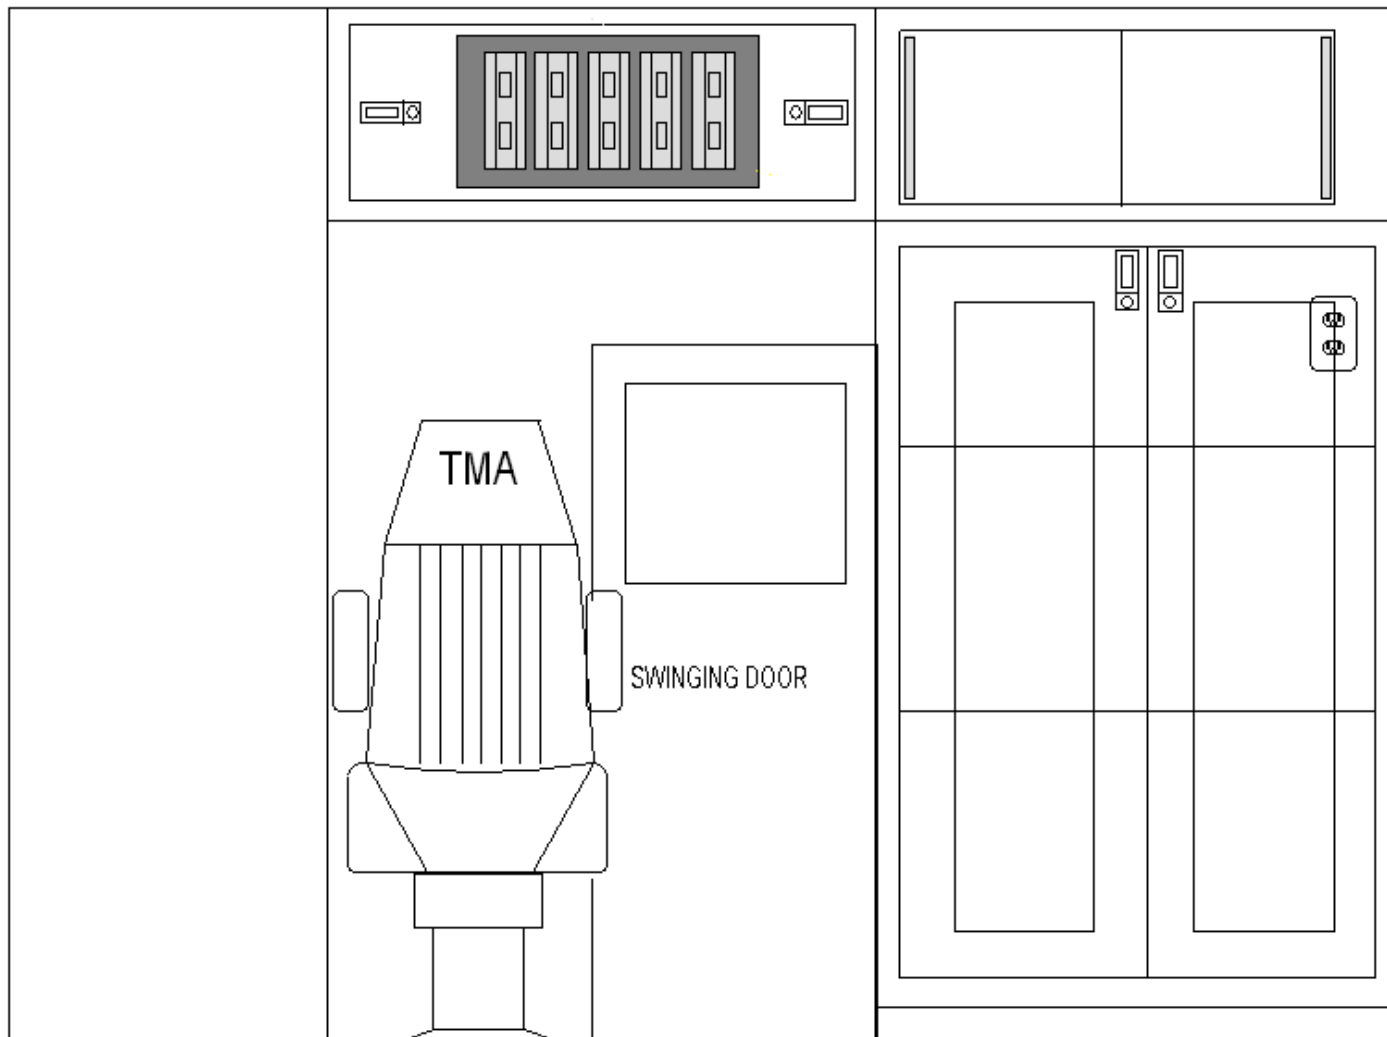

2009

TAYLOR MADE AMBULANCE

FORD TYPE III E-350

150" MODULE 68" HEADROOM

LEFT WALL #3

2009

TAYLOR MADE AMBULANCE

FORD TYPE III E-350