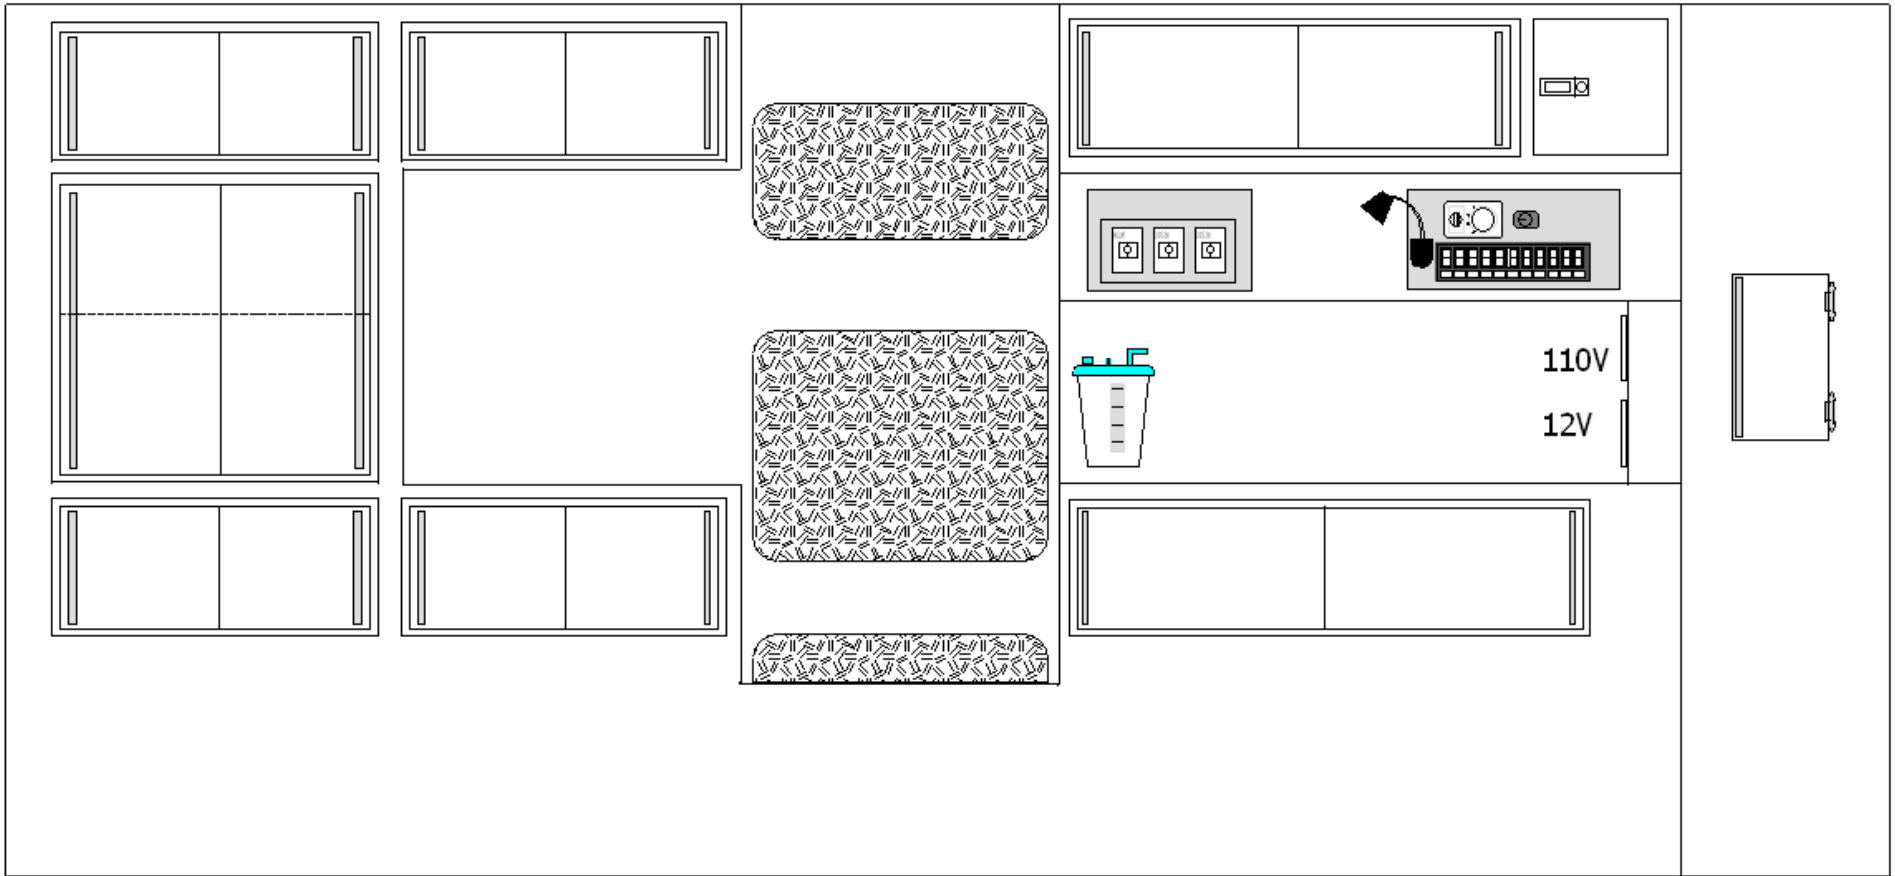

TAYLOR MADE AMBULANCE				NOTES
INSIDE FRAME DIMENSIONS				FORD TYPE III E-350 150" MODULE 68" HEADROOM STREETSIDE EXTERIOR 2009
#	HEIGHT	WIDTH	DEPTH	
1	70"	15.5"	16"	
2	36.5"	34.5"	5"	
3	31.5"	34.5"	16"	
4	31.5"	35"	16"	

FORD TYPE III E-350

150" MODULE 68" HEADROOM

LEFT WALL #1

2009

TAYLOR MADE AMBULANCE

FORD TYPE III E-350

150" MODULE 68" HEADROOM

LEFT WALL #2

2009

TAYLOR MADE AMBULANCE

FORD TYPE III E-350

150" MODULE 68" HEADROOM

LEFT WALL #3

2009

TAYLOR MADE AMBULANCE

FORD TYPE III E-350