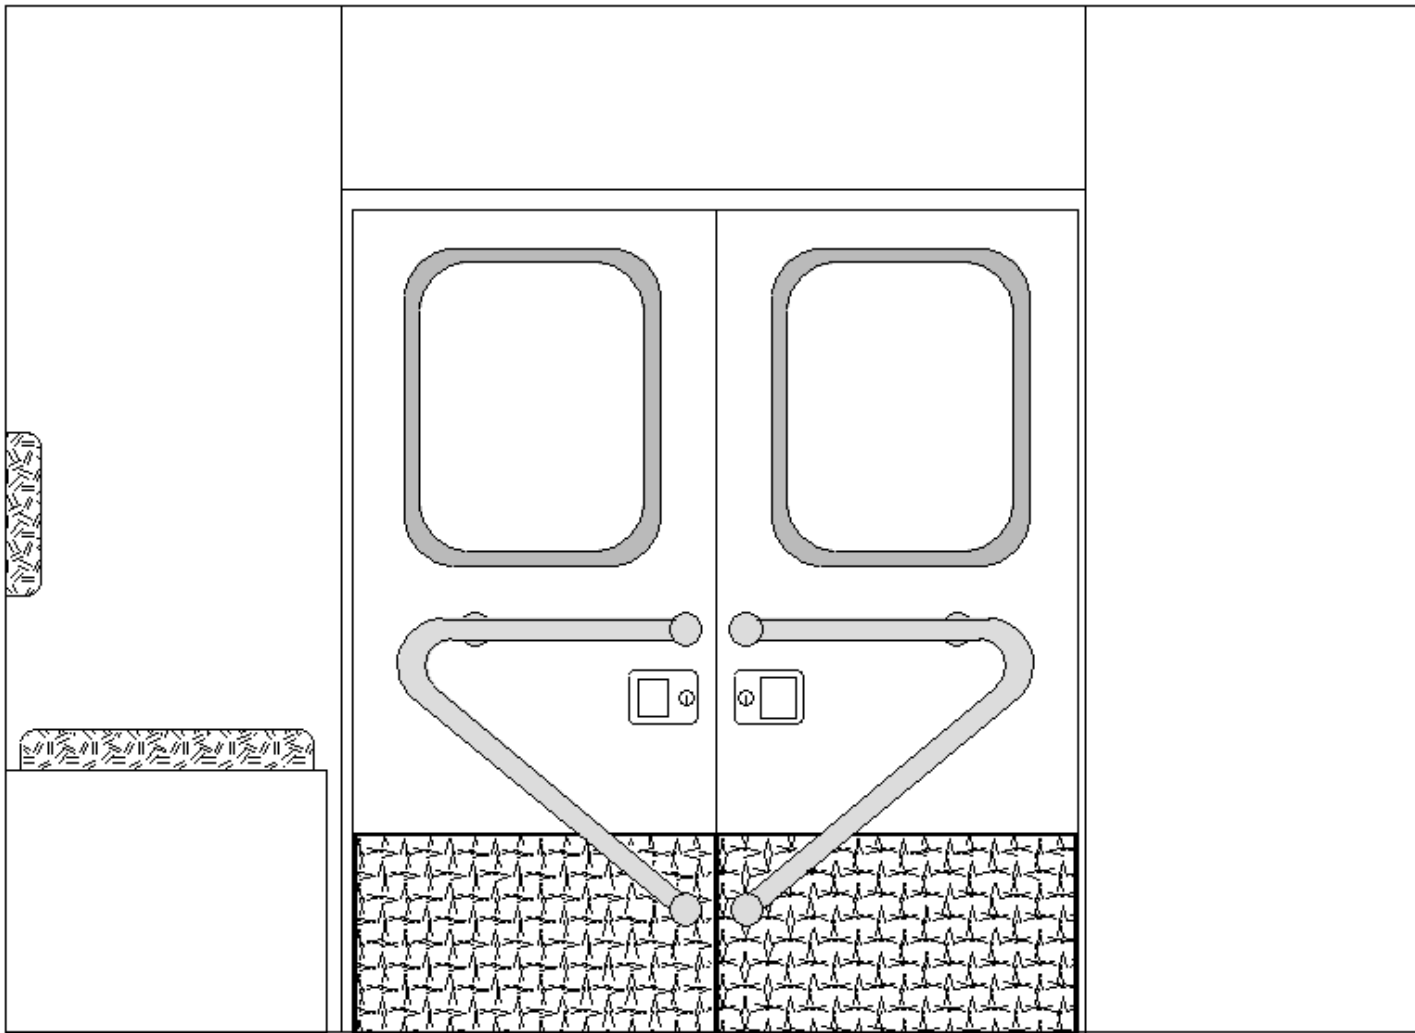

TAYLOR MADE AMBULANCE				NOTES
INSIDE FRAME DIMENSIONS				FORD TYPE III E-350 150" MODULE 68" HEADROOM STREETSIDE EXTERIOR 2009
#	HEIGHT	WIDTH	DEPTH	
1	70"	15.5"	16"	
2	36.5"	34.5"	5"	
3	31.5"	34.5"	16"	
4	31.5"	35"	16"	

150" MODULE 68" HEADROOM

FRONT WALL

2009

TAYLOR MADE AMBULANCE

FORD TYPE III E-350

150" MODULE 68" HEADROOM

RIGHT WALL

2009

TAYLOR MADE AMBULANCE

FORD TYPE III E-350

150" MODULE 68" HEADROOM

REAR WALL

2009

TAYLOR MADE AMBULANCE
FORD TYPE III E-350
150" MODULE 68" HEADROOM
CEILING
2009