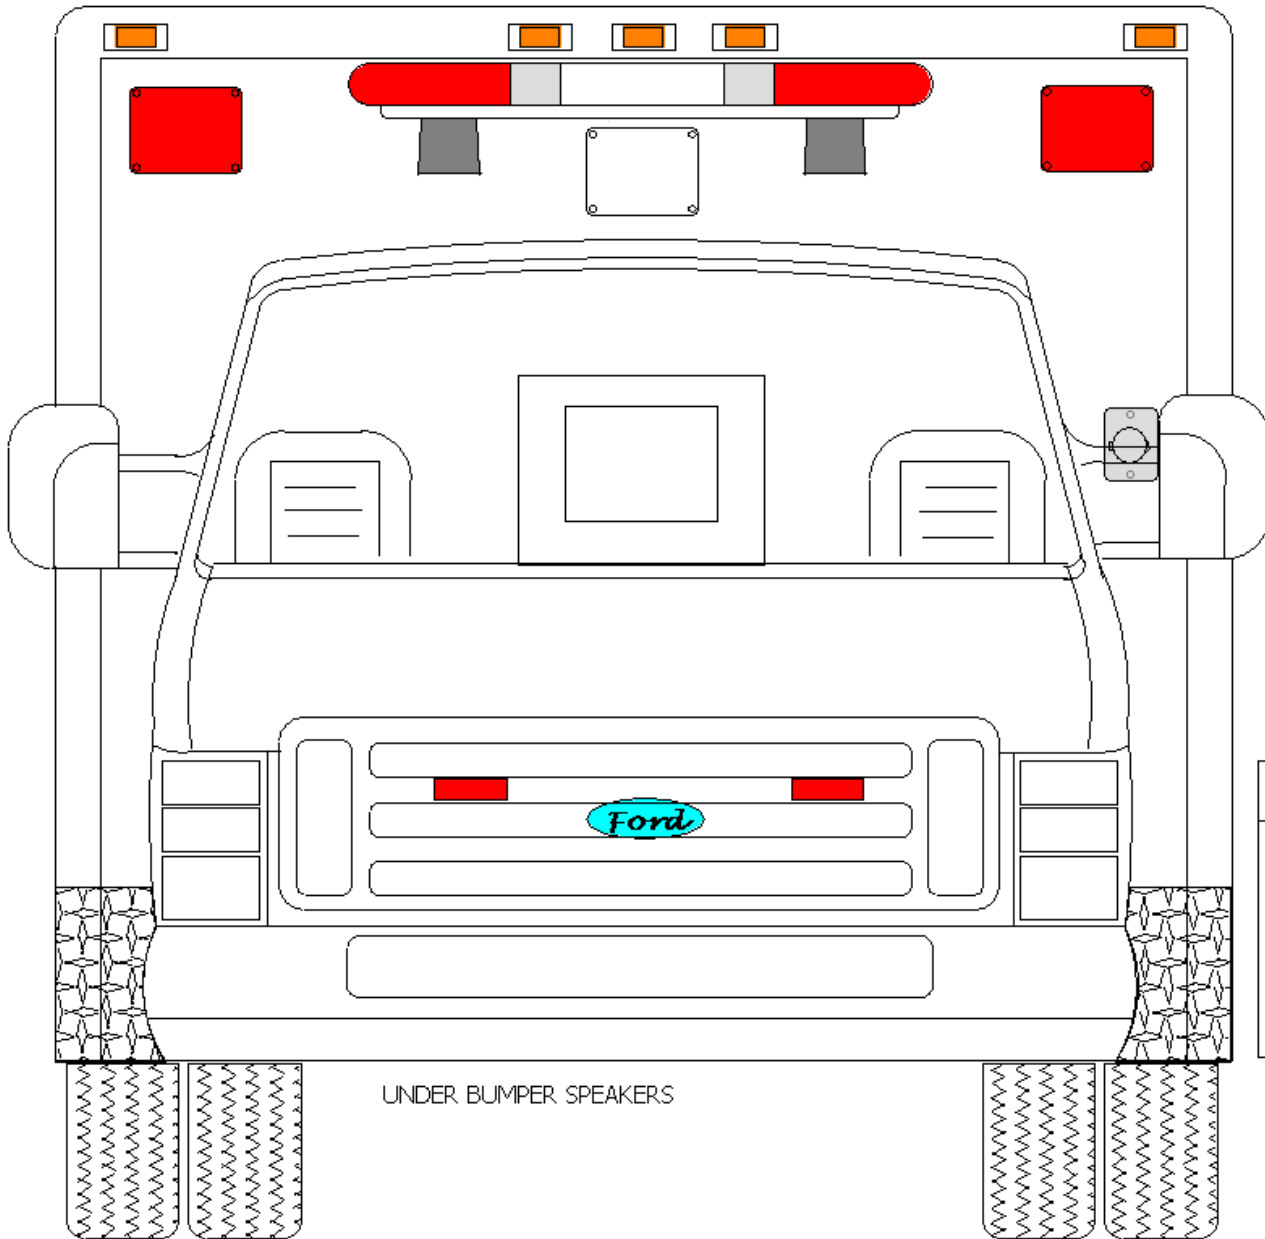

TAYLOR MADE AMBULANCE				NOTES
INSIDE FRAME DIMENSIONS				FORD TYPE III E-350 150" MODULE 68" HEADROOM STREETSIDE EXTERIOR 2009
#	HEIGHT	WIDTH	DEPTH	
1	70"	15.5"	16"	
2	36.5"	34.5"	5"	
3	31.5"	34.5"	16"	
4	31.5"	35"	16"	

TAYLOR MADE AMBULANCE				NOTES
INSIDE FRAME DIMENSIONS				FORD TYPE III E-350 150" MODULE 68" HEADROOM CURBSIDE EXTERIOR 2009
#	HEIGHT	WIDTH	DEPTH	
5	80"	15"	20"	
6	29"	25.75"	16"	
7	70"	30.75"	14" STEPWELL	
8	55"	18.25"	ALS	
9	13"	18.25"	BATTERIES	

UNDER BUMPER SPEAKERS

TAYLOR MADE AMBULANCE
FORD TYPE III E-350
150" MODULE 66" HEADROOM
FRONT VIEW
2009

TAYLOR MADE AMBULANCE
FORD TYPE III E-350
150" MODULE 68" HEADROOM
REAR VIEW
2009

TAYLOR MADE AMBULANCE

2009

TAYLOR MADE AMBULANCE

FORD TYPE III E-350

150" MODULE 68" HEADROOM

LEFT WALL #3

2009

TAYLOR MADE AMBULANCE

FORD TYPE III E-350