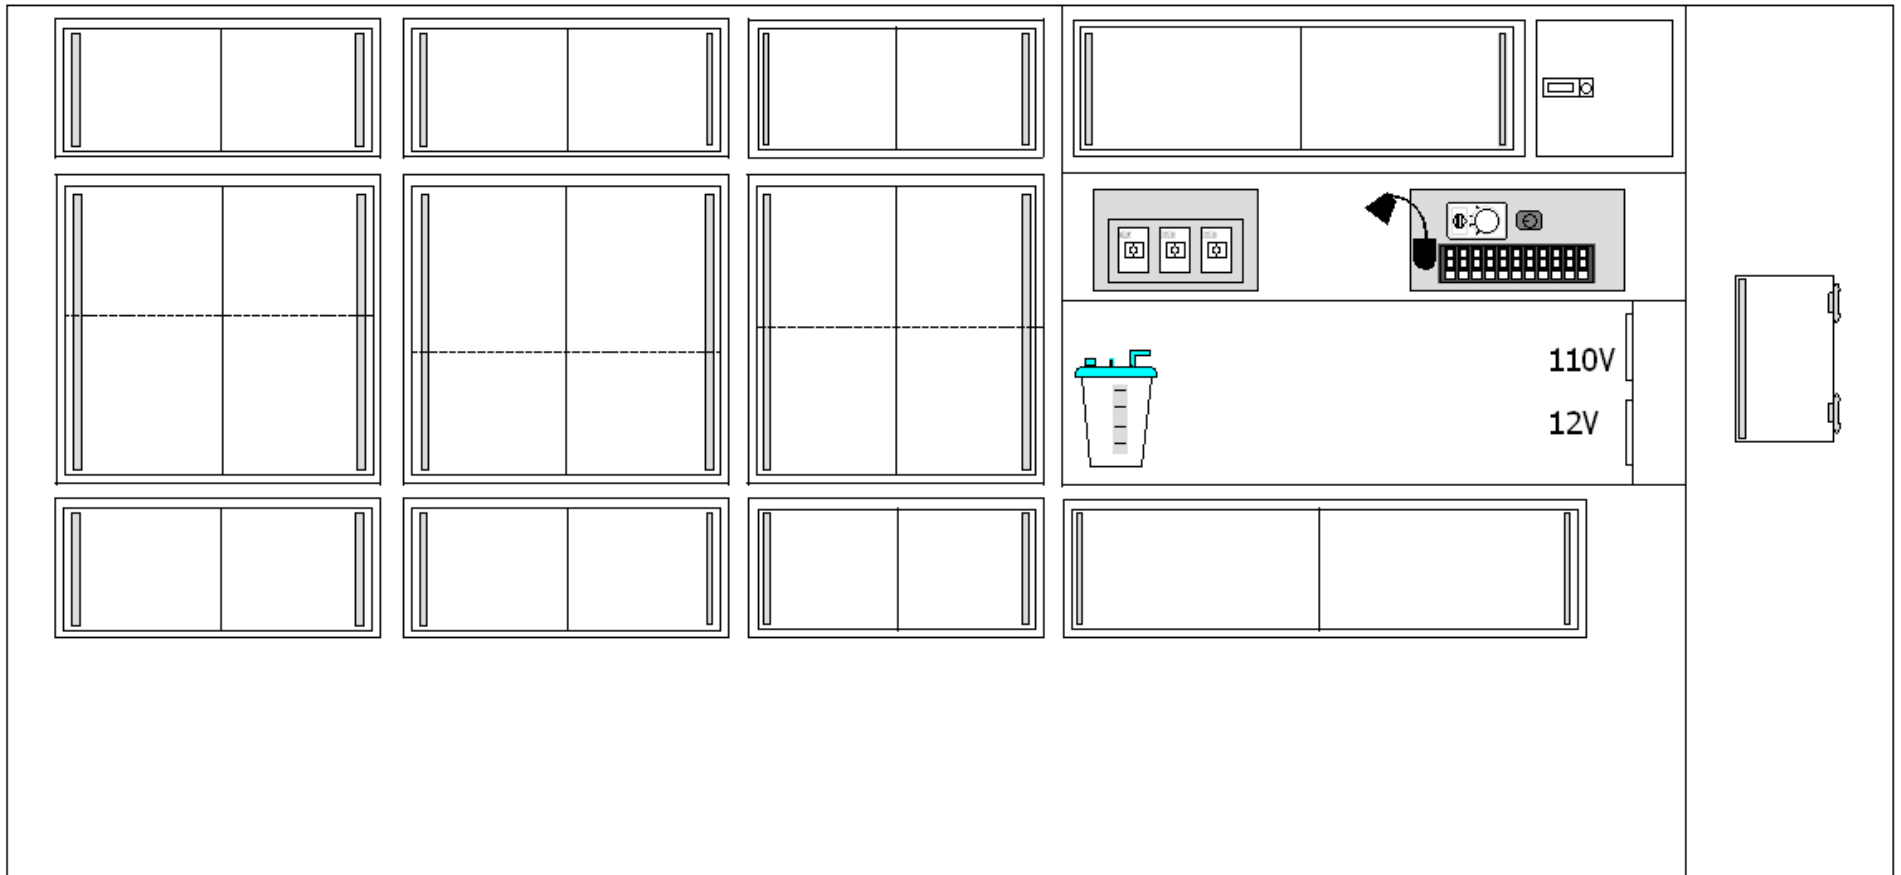

TAYLOR MADE AMBULANCE

FORD TYPE III E-350

150" MODULE 68" HEADROOM

LEFT WALL #1

2009