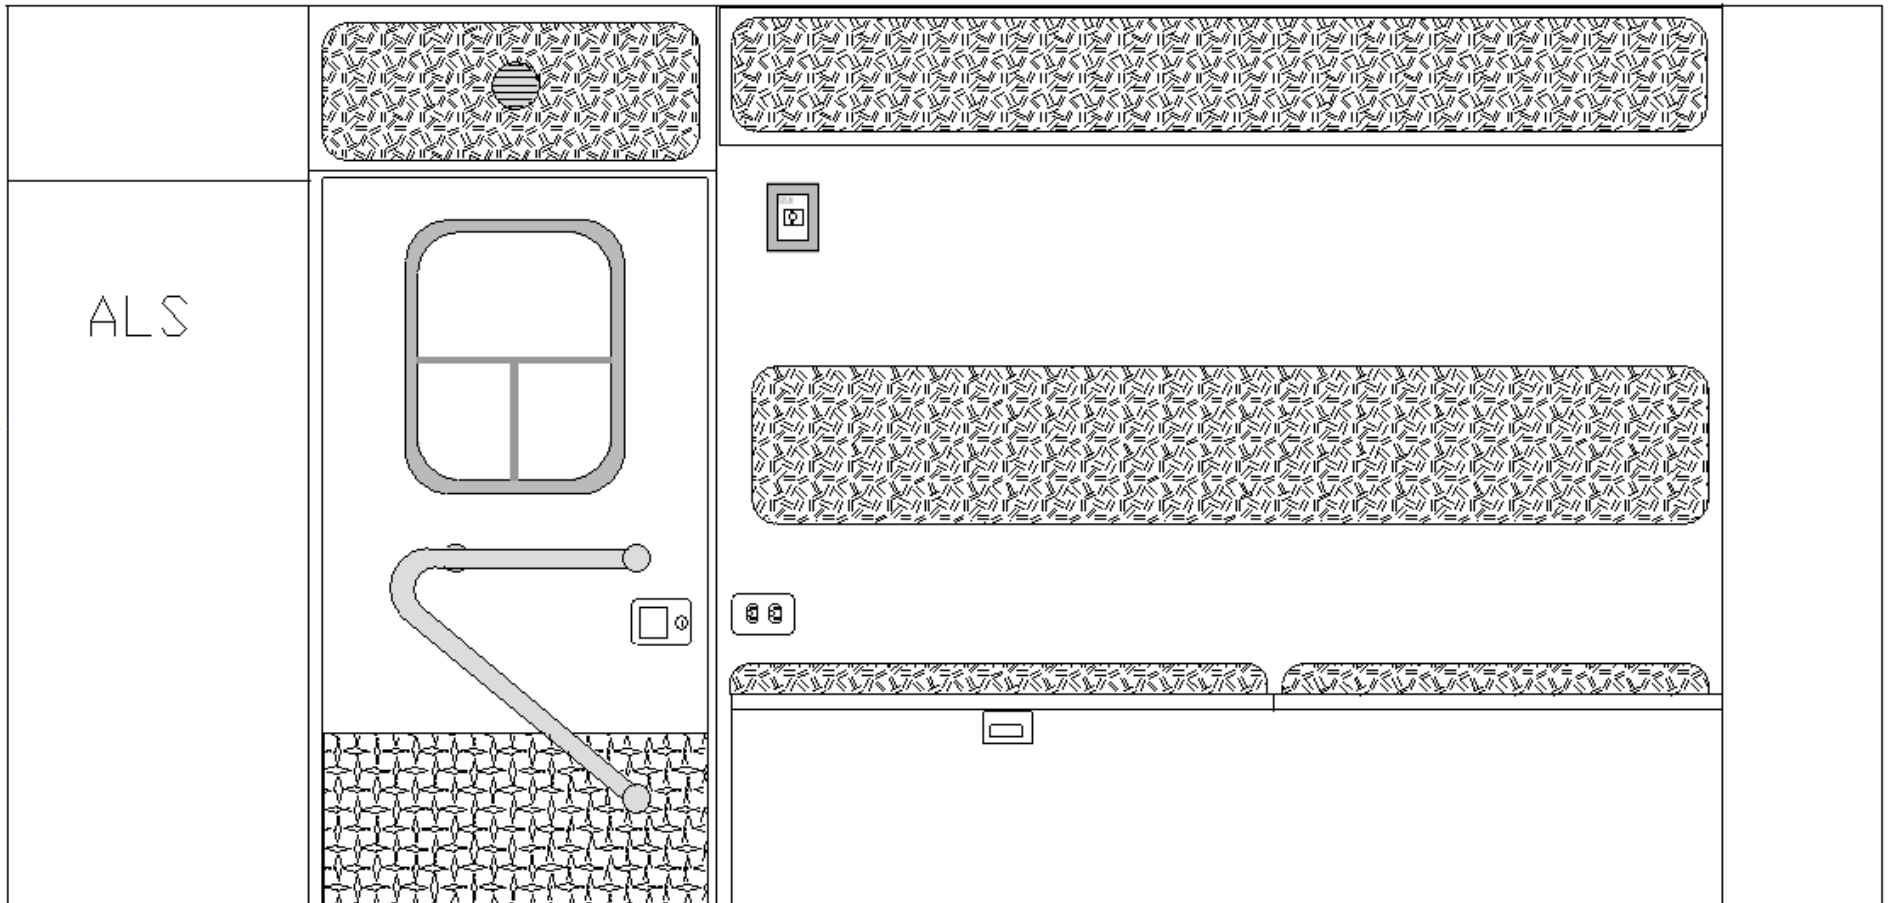

TAYLOR MADE AMBULANCE

FORD TYPE III E-350

150" MODULE 68" HEADROOM

RIGHT WALL

2009