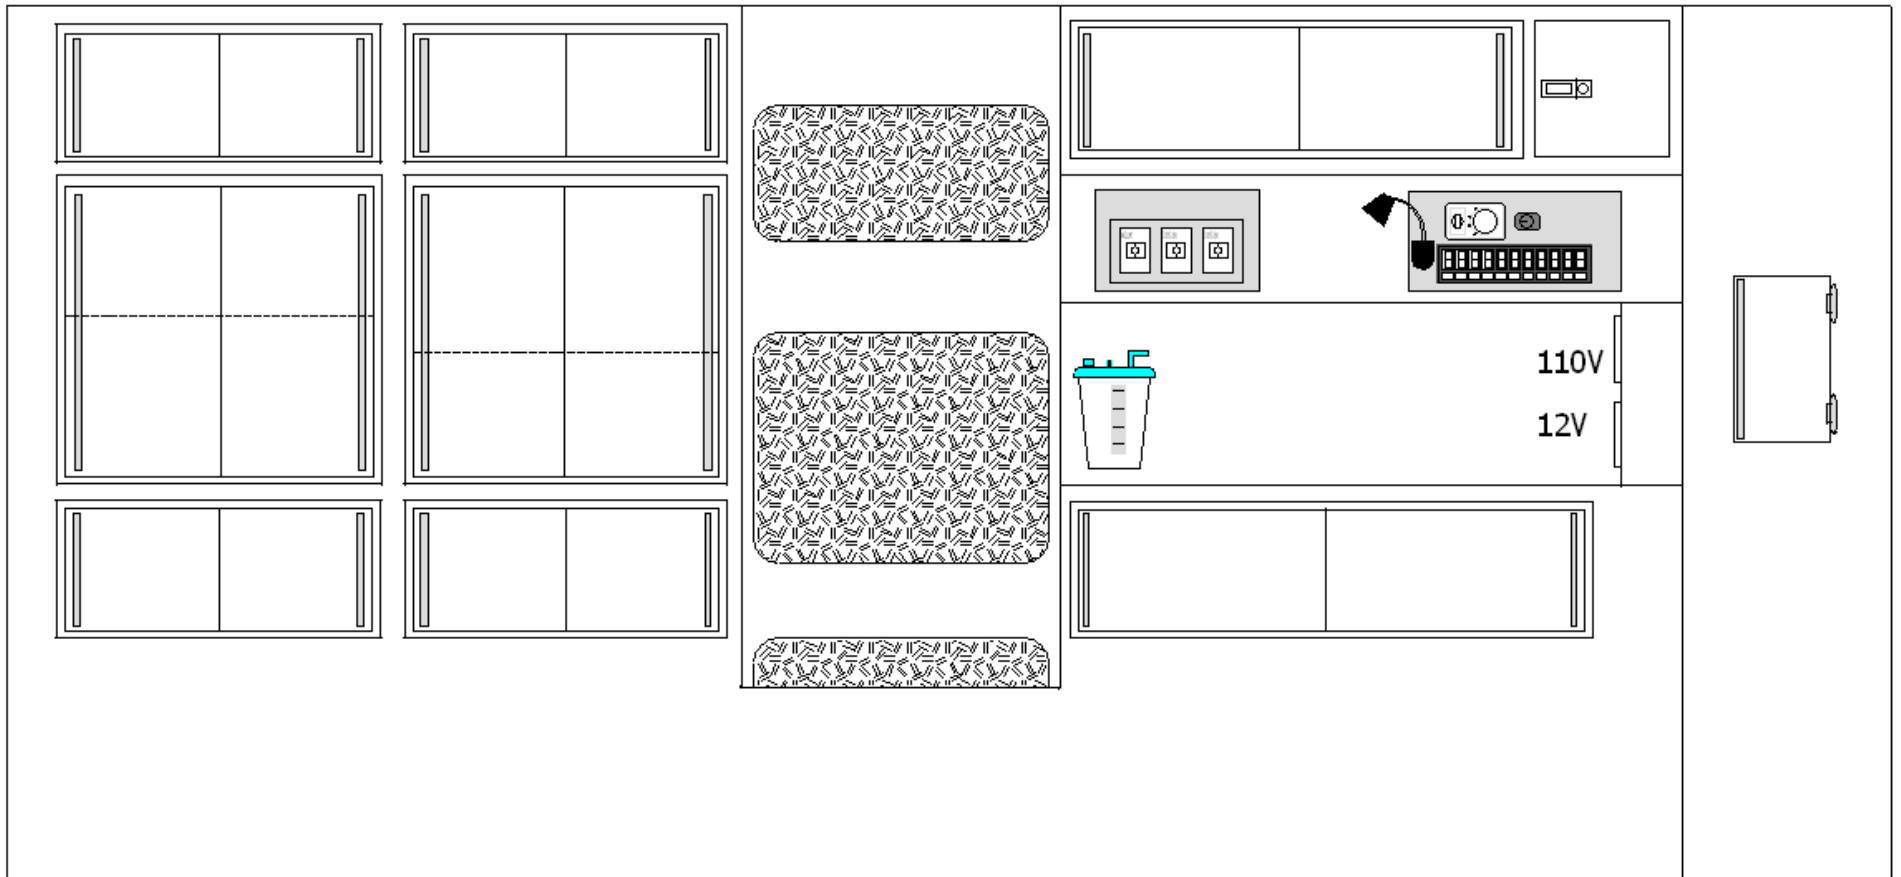

TAYLOR MADE AMBULANCE				NOTES
INSIDE FRAME DIMENSIONS				FORD TYPE III E-350 150" MODULE 68" HEADROOM STREETSIDE EXTERIOR 2009
#	HEIGHT	WIDTH	DEPTH	
1	70"	15.5"	16"	
2	36.5"	34.5"	5"	
3	31.5"	34.5"	16"	
4	31.5"	35"	16"	

TAYLOR MADE AMBULANCE				NOTES
INSIDE FRAME DIMENSIONS				FORD TYPE III E-350 150" MODULE 68" HEADROOM CURBSIDE EXTERIOR 2009
#	HEIGHT	WIDTH	DEPTH	
5	80"	15"	20"	
6	29"	25.75"	16"	
7	70"	30.75"	14" STEPWELL	
8	55"	18.25"	ALS	
9	13"	18.25"	BATTERIES	

FORD TYPE III E-350

150" MODULE 68" HEADROOM

LEFT WALL #1

2009

TAYLOR MADE AMBULANCE

FORD TYPE III E-350

150" MODULE 68" HEADROOM

LEFT WALL #2

2009

TAYLOR MADE AMBULANCE

FORD TYPE III E-350

150" MODULE 68" HEADROOM

LEFT WALL #3

2009

TAYLOR MADE AMBULANCE

FORD TYPE III E-350