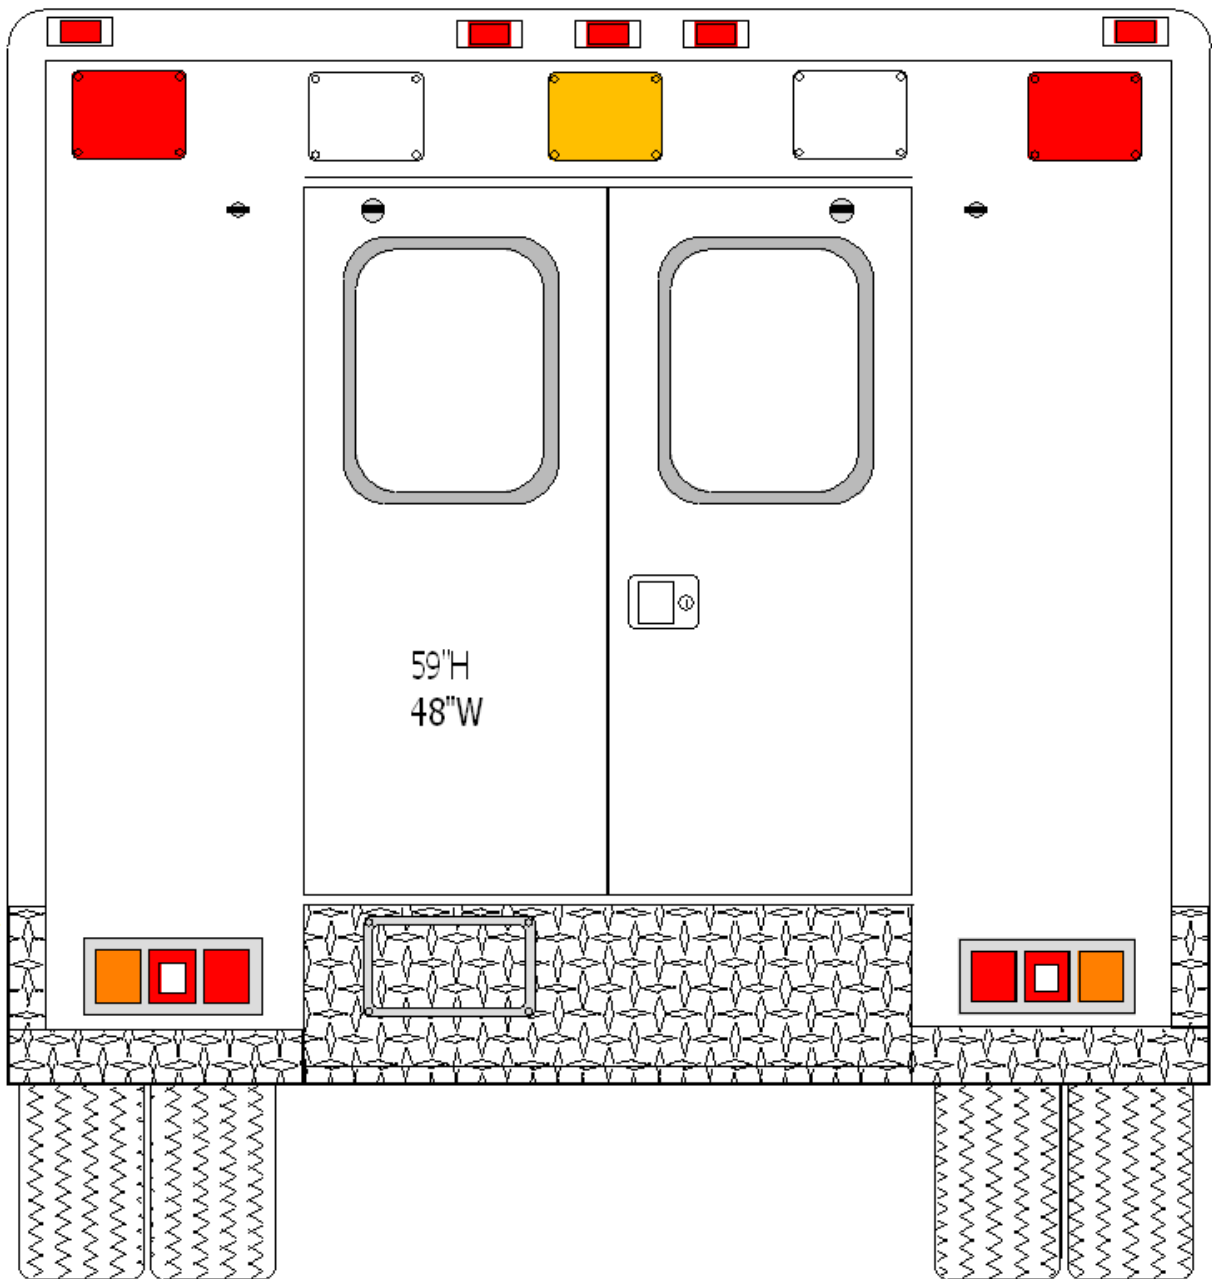

TAYLOR MADE AMBULANCE
FORD TYPE III E-350
150" MODULE 68" HEADROOM
REAR VIEW
2009