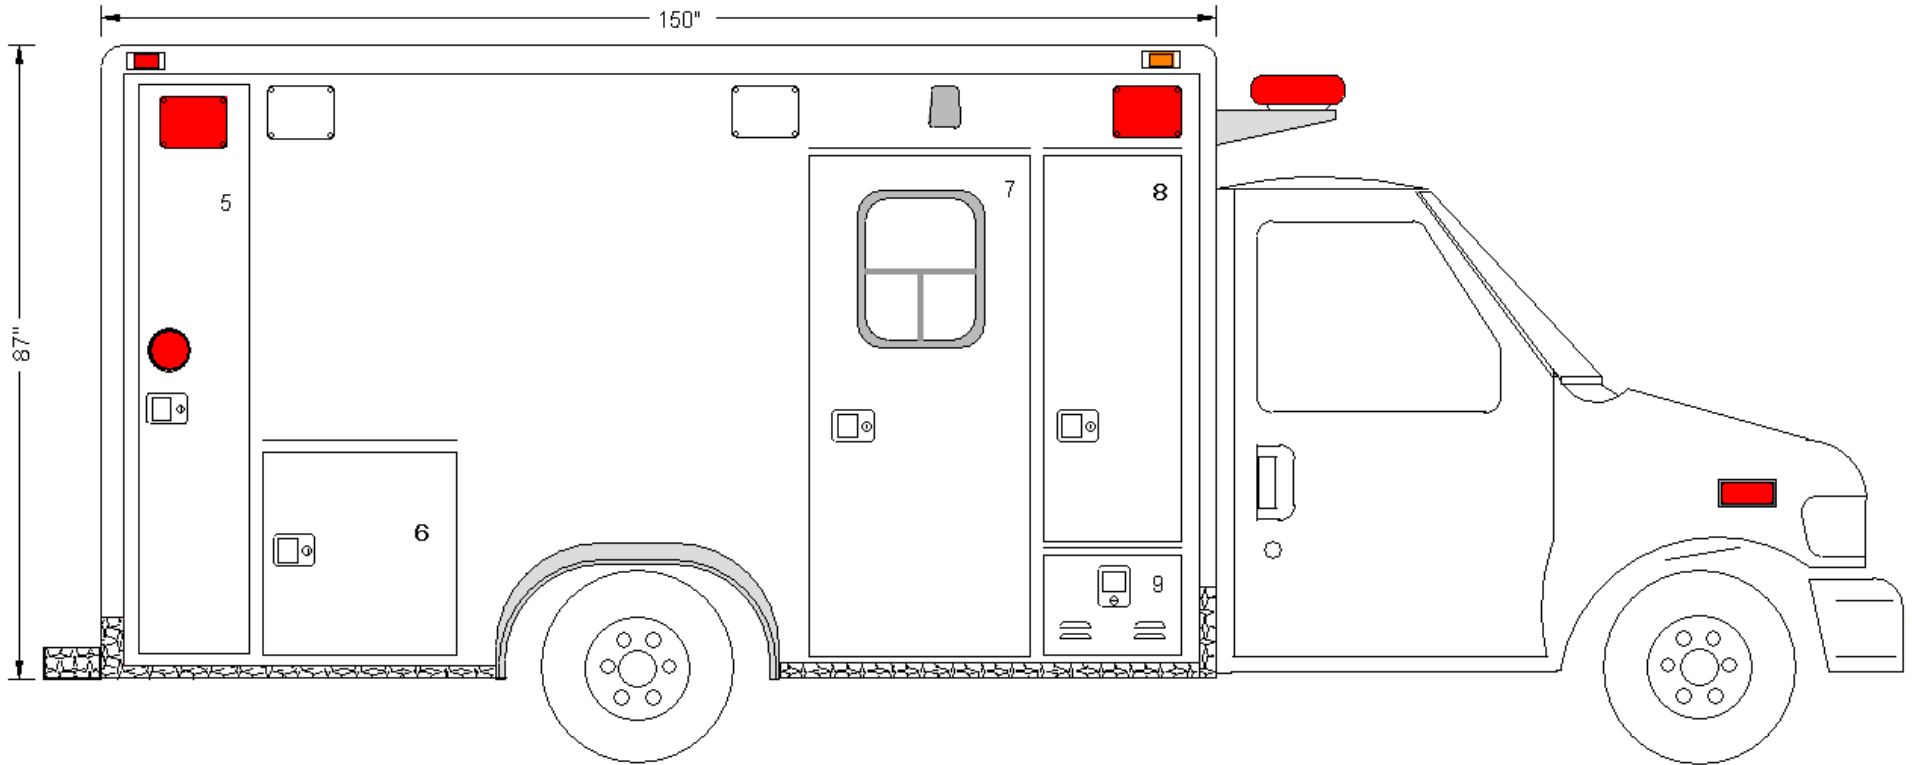

TAYLOR MADE AMBULANCE				NOTES
INSIDE FRAME DIMENSIONS				FORD TYPE III E-350 150" MODULE 68" HEADROOM STREETSIDE EXTERIOR 2009
#	HEIGHT	WIDTH	DEPTH	
1	70"	15.5"	16"	
2	36.5"	34.5"	5"	
3	31.5"	34.5"	16"	
4	31.5"	35"	16"	

TAYLOR MADE AMBULANCE				NOTES
INSIDE FRAME DIMENSIONS				FORD TYPE III E-350 150" MODULE 68" HEADROOM CURBSIDE EXTERIOR 2009
#	HEIGHT	WIDTH	DEPTH	
5	80"	15"	20"	
6	29"	25.75"	16"	
7	70"	30.75"	14" STEPWELL	
8	55"	18.25"	ALS	
9	13"	18.25"	BATTERIES	

UNDER BUMPER SPEAKERS

TAYLOR MADE AMBULANCE
FORD TYPE III E-350
150" MODULE 66" HEADROOM
FRONT VIEW
2009

TAYLOR MADE AMBULANCE
FORD TYPE III E-350
150" MODULE 68" HEADROOM
REAR VIEW
2009

TAYLOR MADE AMBULANCE

2009

TAYLOR MADE AMBULANCE

FORD TYPE III E-350

150" MODULE 68" HEADROOM

LEFT WALL #3

2009

TAYLOR MADE AMBULANCE

FORD TYPE III E-350