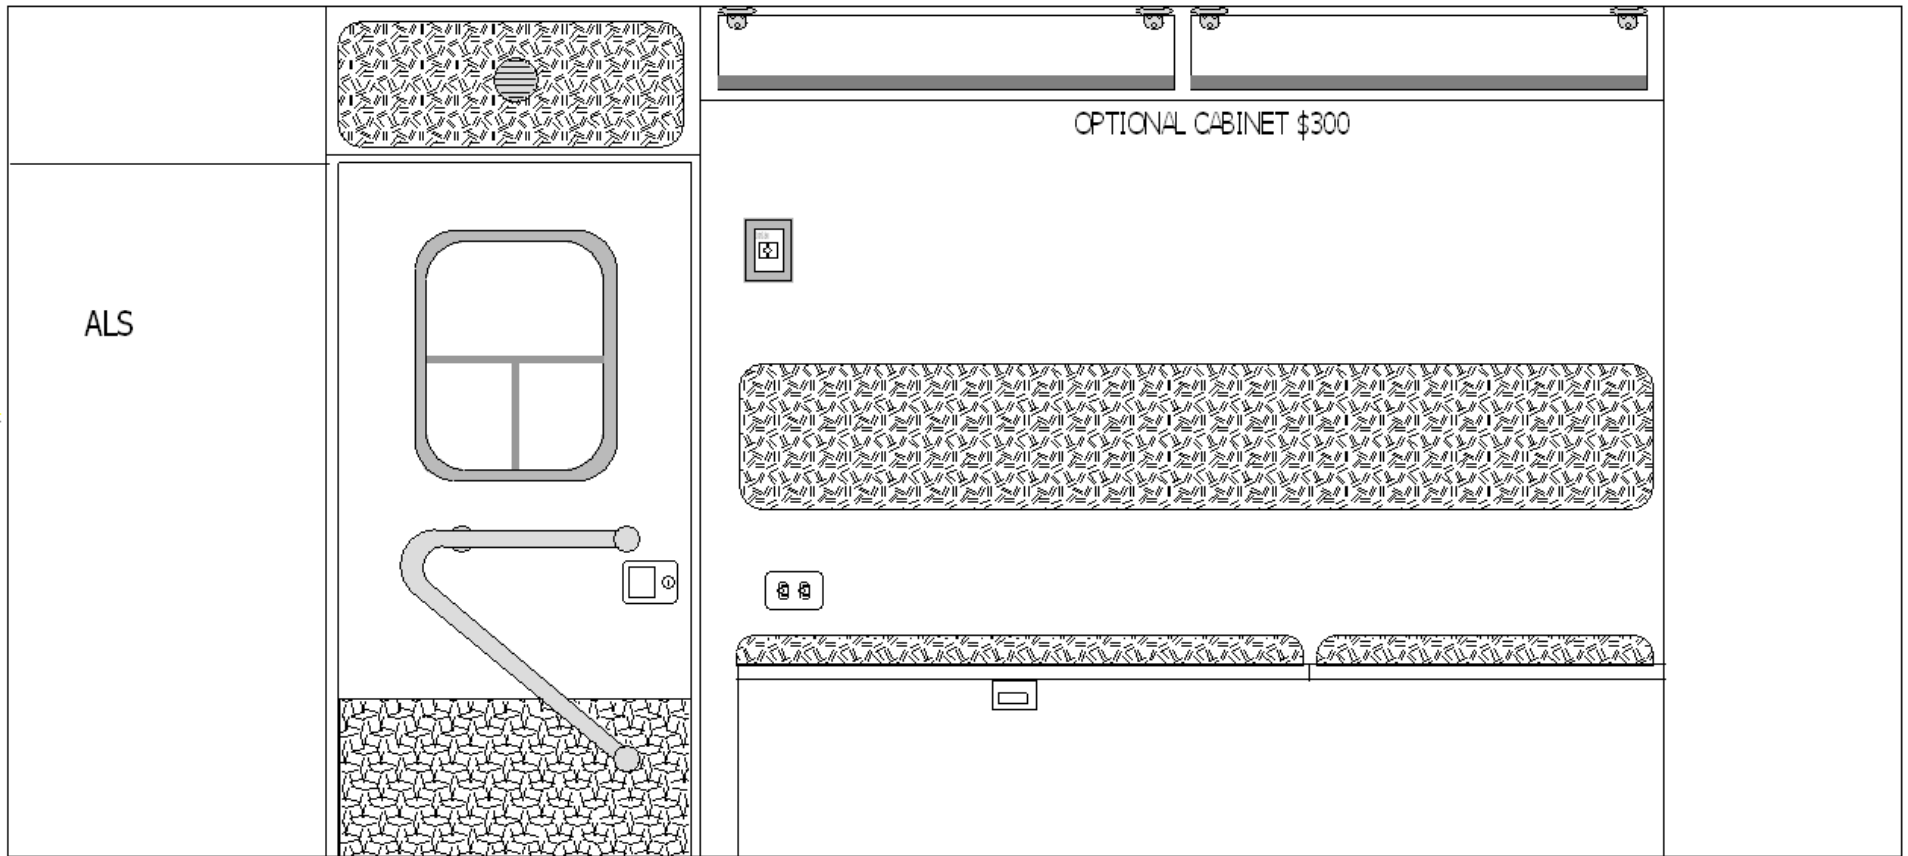

TAYLOR MADE AMBULANCE
FORD TYPE III E-450
164" MODULE 72" HEADROOM
RIGHT WALL #2
2009