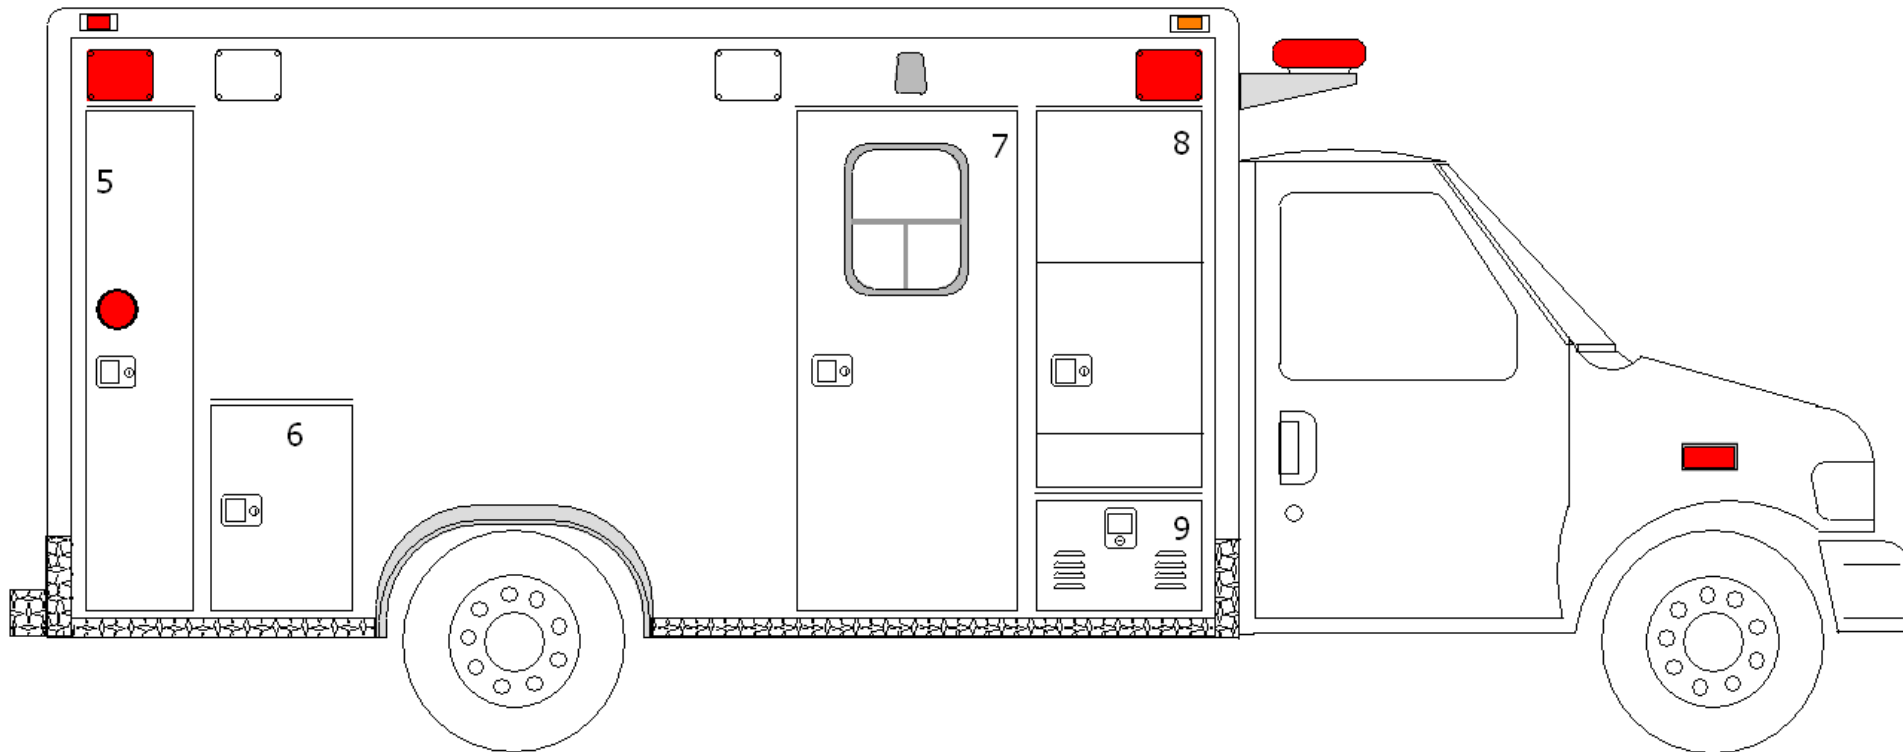

TAYLOR MADE AMBULANCE				NOTES
INSIDE FRAME DIMENSIONS				FORD TYPE III E-450
#	HEIGHT	WIDTH	DEPTH	164" MODULE 72" HEADROOM
1	74"	23"	16"	STREETSIDE EXTERIOR
2	40.5"	35.5"	5"	
3	31.5"	47"	16"	
4	31.5"	29.25"	16"	
				2009

TAYLOR MADE AMBULANCE				NOTES
INSIDE FRAME DIMENSIONS				FORD TYPE III E-450
#	HEIGHT	WIDTH	DEPTH	164" MODULE 72" HEADROOM CURBSIDE EXTERIOR 2009
5	74"	15.5"	20"	
6	29"	19.25"	16"	
7	74"	30.75"	14" STEPWELL	
8	59"	23"	ALS	
9	13"	23"	BATTERIES	

UNDER BUMPER SPEAKERS

TAYLOR MADE AMBULANCE

FORD TYPE III E-450

164" MODULE 72" HEADROOM

FRONT VIEW

2009

TAYLOR MADE AMBULANCE

FORD TYPE III E-450

2009

TAYLOR MADE AMBULANCE

FORD TYPE III E-450

164" MODULE 72" HEADROOM

CEILING

2009