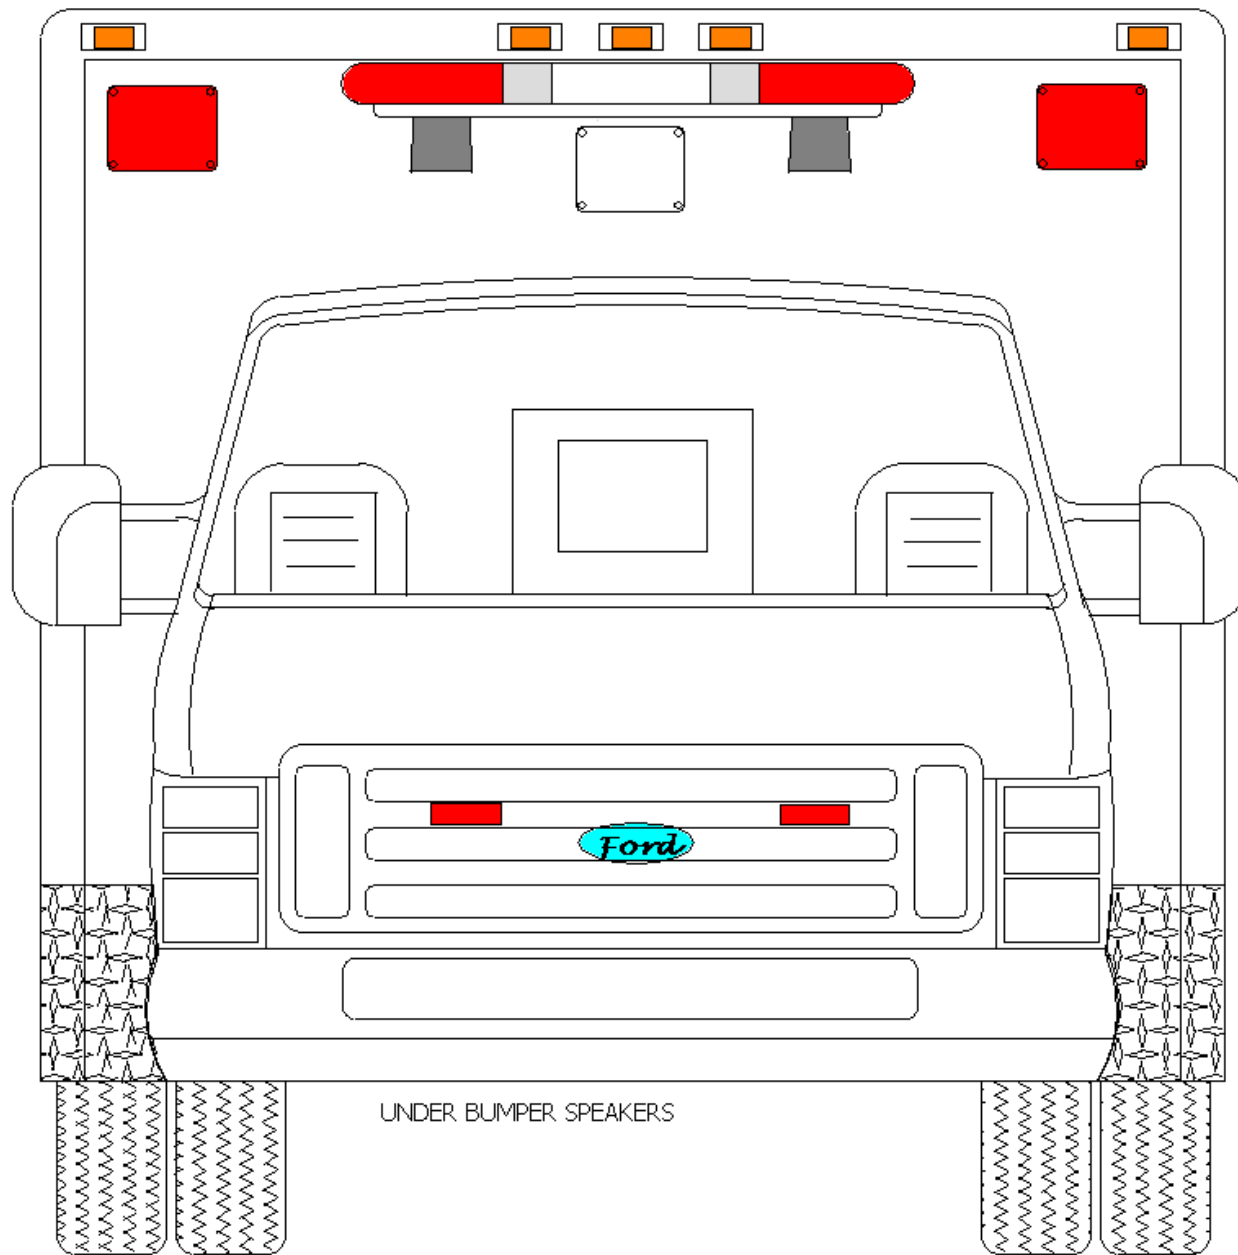

TAYLOR MADE AMBULANCE				NOTES
INSIDE FRAME DIMENSIONS				FORD TYPE III E-450
#	HEIGHT	WIDTH	DEPTH	164" MODULE 72" HEADROOM
1	74"	23"	16"	STREETSIDE EXTERIOR
2	40.5"	35.5"	5"	
3	31.5"	47"	16"	
4	31.5"	29.25"	16"	
				2009

TAYLOR MADE AMBULANCE				NOTES
INSIDE FRAME DIMENSIONS				FORD TYPE III E-450
#	HEIGHT	WIDTH	DEPTH	164" MODULE 72" HEADROOM CURBSIDE EXTERIOR 2009
5	74"	15.5"	20"	
6	29"	19.25"	16"	
7	74"	30.75"	14" STEPWELL	
8	59"	23"	ALS	
9	13"	23"	BATTERIES	

UNDER BUMPER SPEAKERS

TAYLOR MADE AMBULANCE

FORD TYPE III E-450

164" MODULE 72" HEADROOM

FRONT VIEW

2009

TAYLOR MADE AMBULANCE

FORD TYPE III E-450

164" MODULE 72" HEADROOM

REAR VIEW

2009

TAYLOR MADE AMBULANCE
 FORD TYPE III E-450
 164" MODULE 72" HEADROOM
 LEFT WALL #1
 2009

TAYLOR MADE AMBULANCE
 FORD TYPE III E-450
 164" MODULE 72" HEADROOM
 LEFT WALL #2
 2009