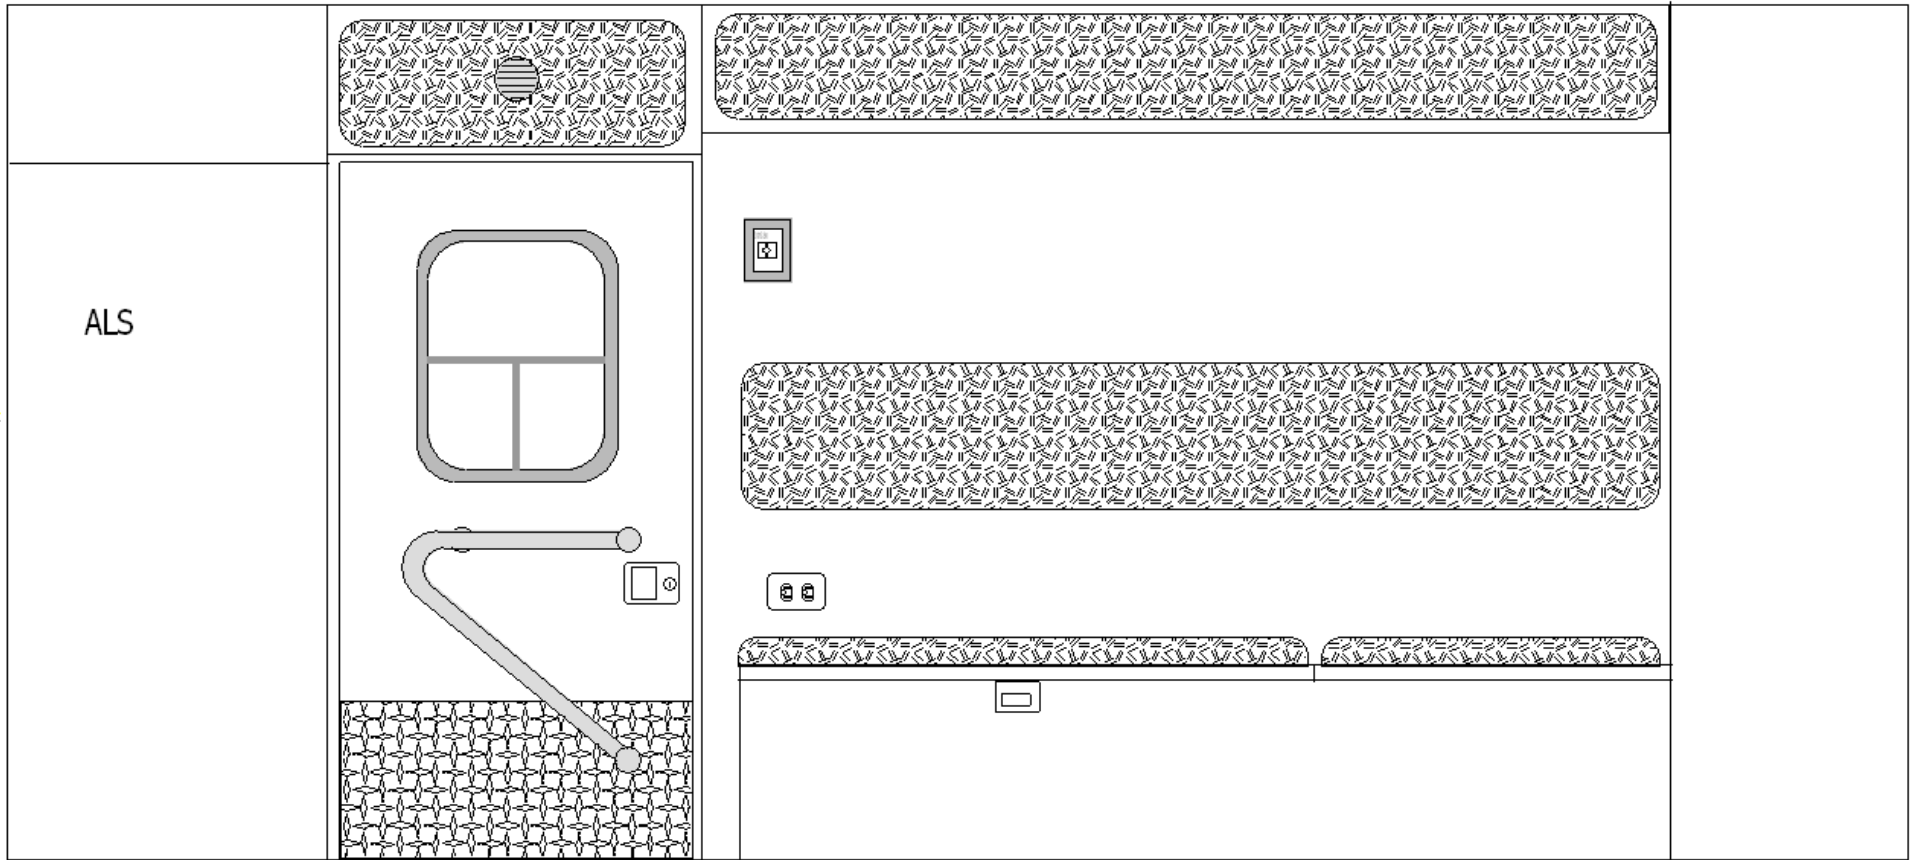

TAYLOR MADE AMBULANCE
FORD TYPE III E-450
164" MODULE 72" HEADROOM
LEFT WALL #3
2009

TAYLOR MADE AMBULANCE

FORD TYPE III E-450

164" MODULE 72" HEADROOM

FRONT WALL

2009

TAYLOR MADE AMBULANCE

FORD TYPE III E-450