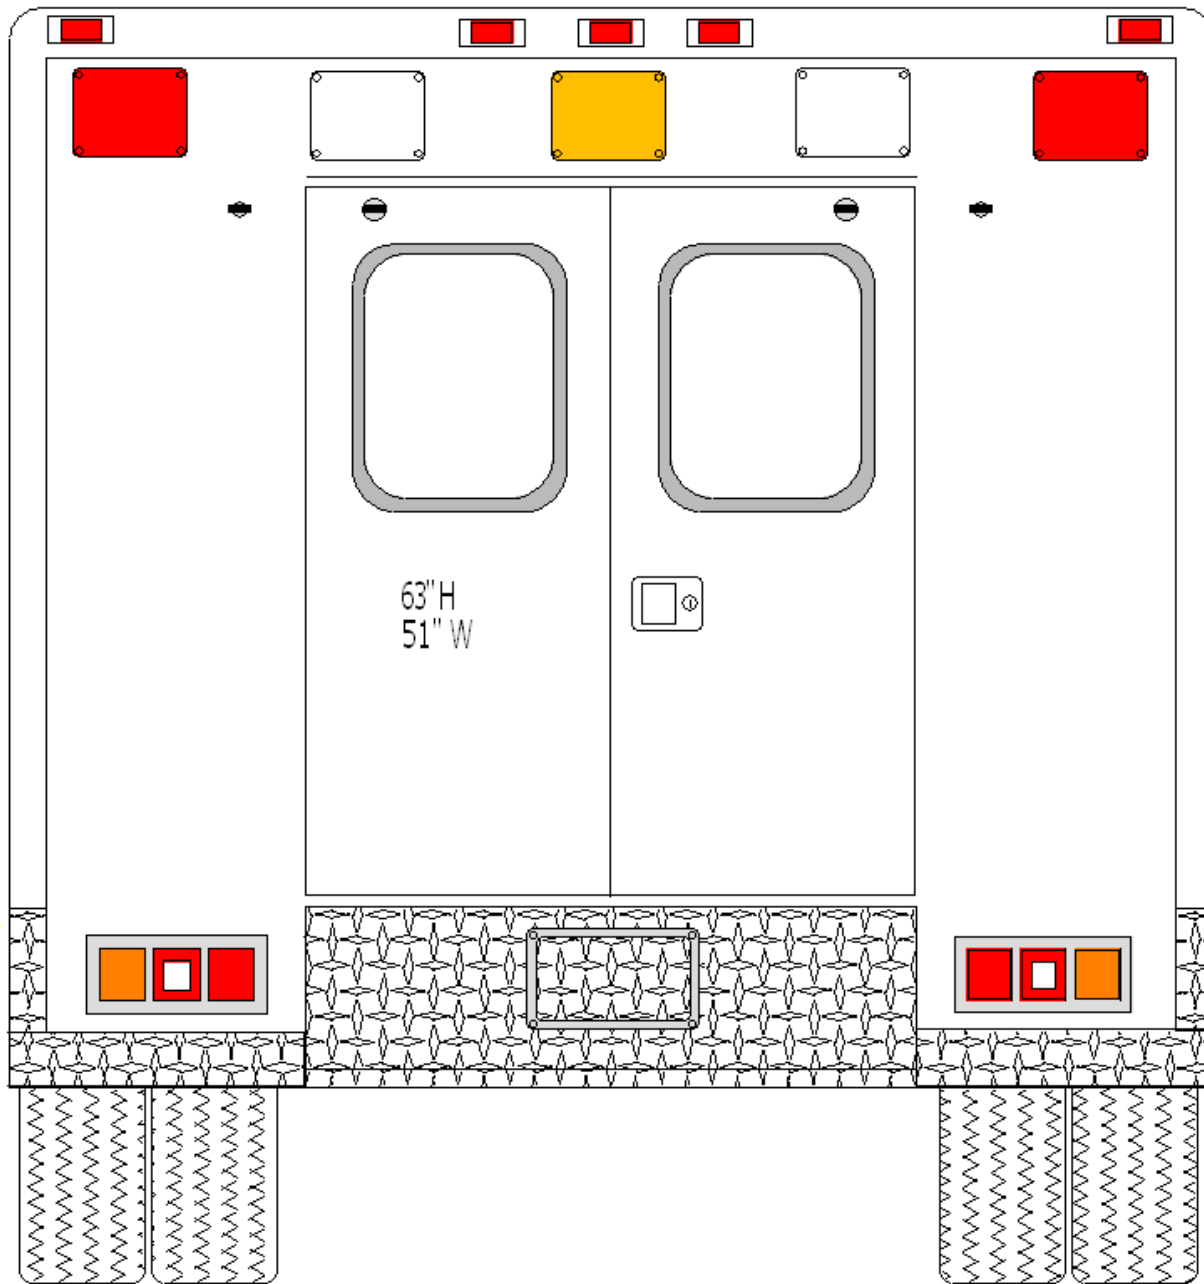

TAYLOR MADE AMBULANCE				NOTES
INSIDE FRAME DIMENSIONS				FORD TYPE III E-450
#	HEIGHT	WIDTH	DEPTH	164" MODULE 72" HEADROOM
1	74"	23"	16"	STREETSIDE EXTERIOR
2	40.5"	35.5"	5"	
3	31.5"	47"	16"	
4	31.5"	29.25"	16"	
				2009

TAYLOR MADE AMBULANCE				NOTES
INSIDE FRAME DIMENSIONS				FORD TYPE III E-450
#	HEIGHT	WIDTH	DEPTH	164" MODULE 72" HEADROOM CURBSIDE EXTERIOR 2009
5	74"	15.5"	20"	
6	29"	19.25"	16"	
7	74"	30.75"	14" STEPWELL	
8	59"	23"	ALS	
9	13"	23"	BATTERIES	

UNDER BUMPER SPEAKERS

TAYLOR MADE AMBULANCE

FORD TYPE III E-450

164" MODULE 72" HEADROOM

FRONT VIEW

2009

TAYLOR MADE AMBULANCE

FORD TYPE III E-450

164" MODULE 72" HEADROOM

REAR VIEW

2009

TAYLOR MADE AMBULANCE
 FORD TYPE III E-450
 164" MODULE 72" HEADROOM
 LEFT WALL #1
 2009

TAYLOR MADE AMBULANCE
 FORD TYPE III E-450
 164" MODULE 72" HEADROOM
 LEFT WALL #2
 2009