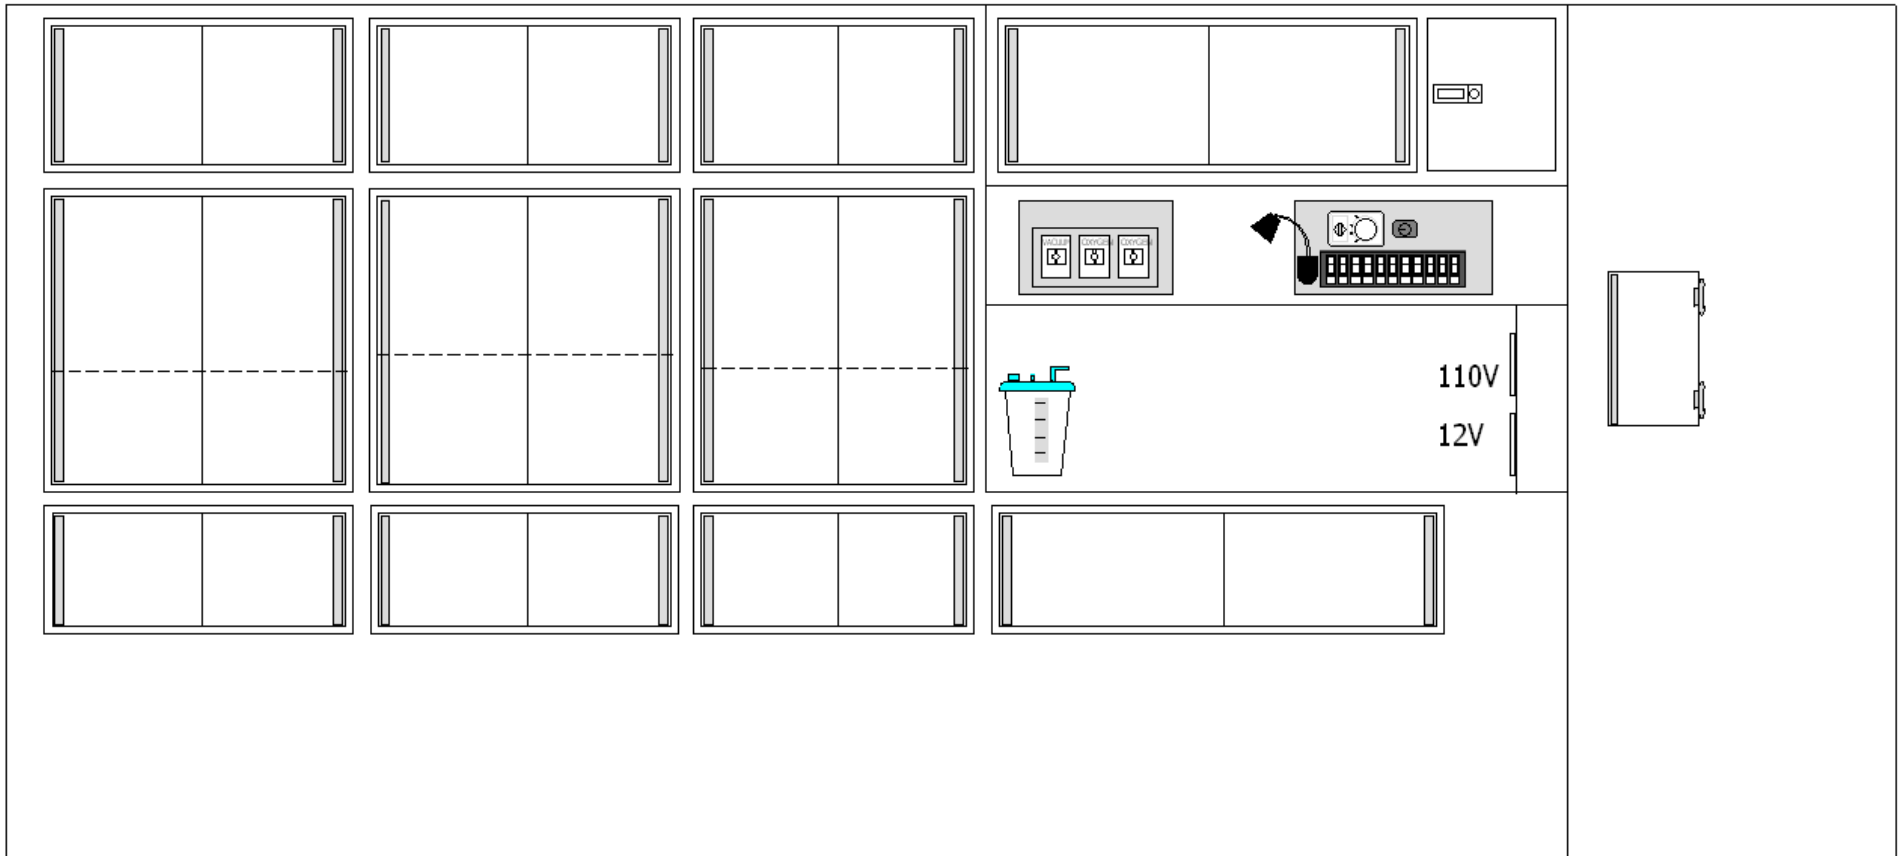

TAYLOR MADE AMBULANCE
FORD TYPE III E-450
164" MODULE 72" HEADROOM
LEFT WALL #1
2009