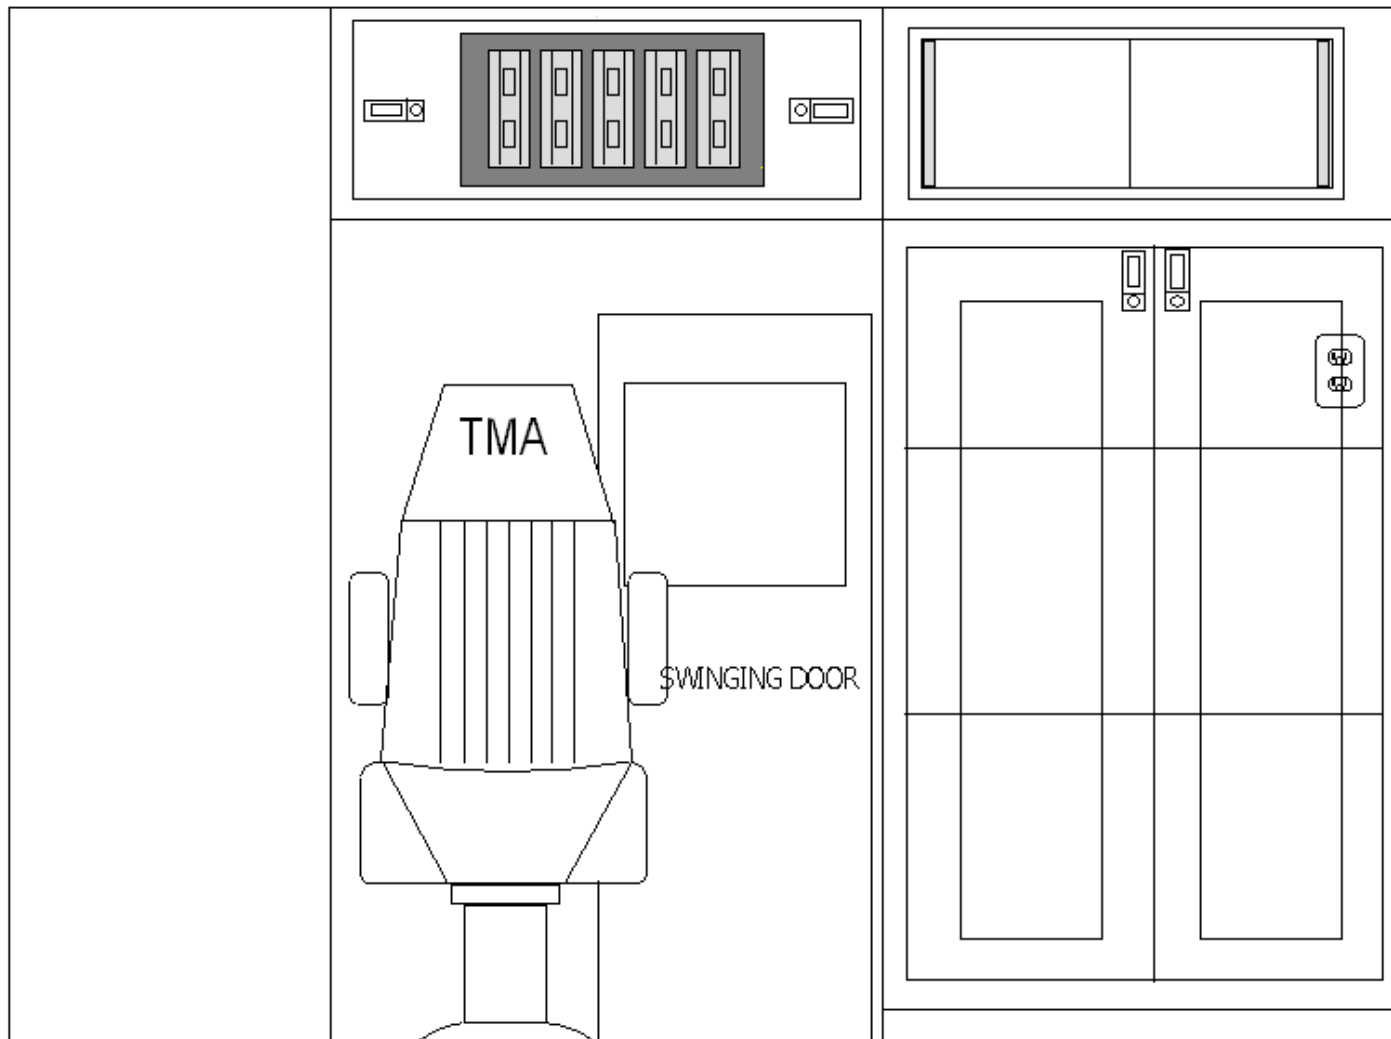

TAYLOR MADE AMBULANCE
FORD TYPE III E-450
164" MODULE 72" HEADROOM
LEFT WALL #3
2009

TAYLOR MADE AMBULANCE

FORD TYPE III E-450

164" MODULE 72" HEADROOM

FRONT WALL

2009