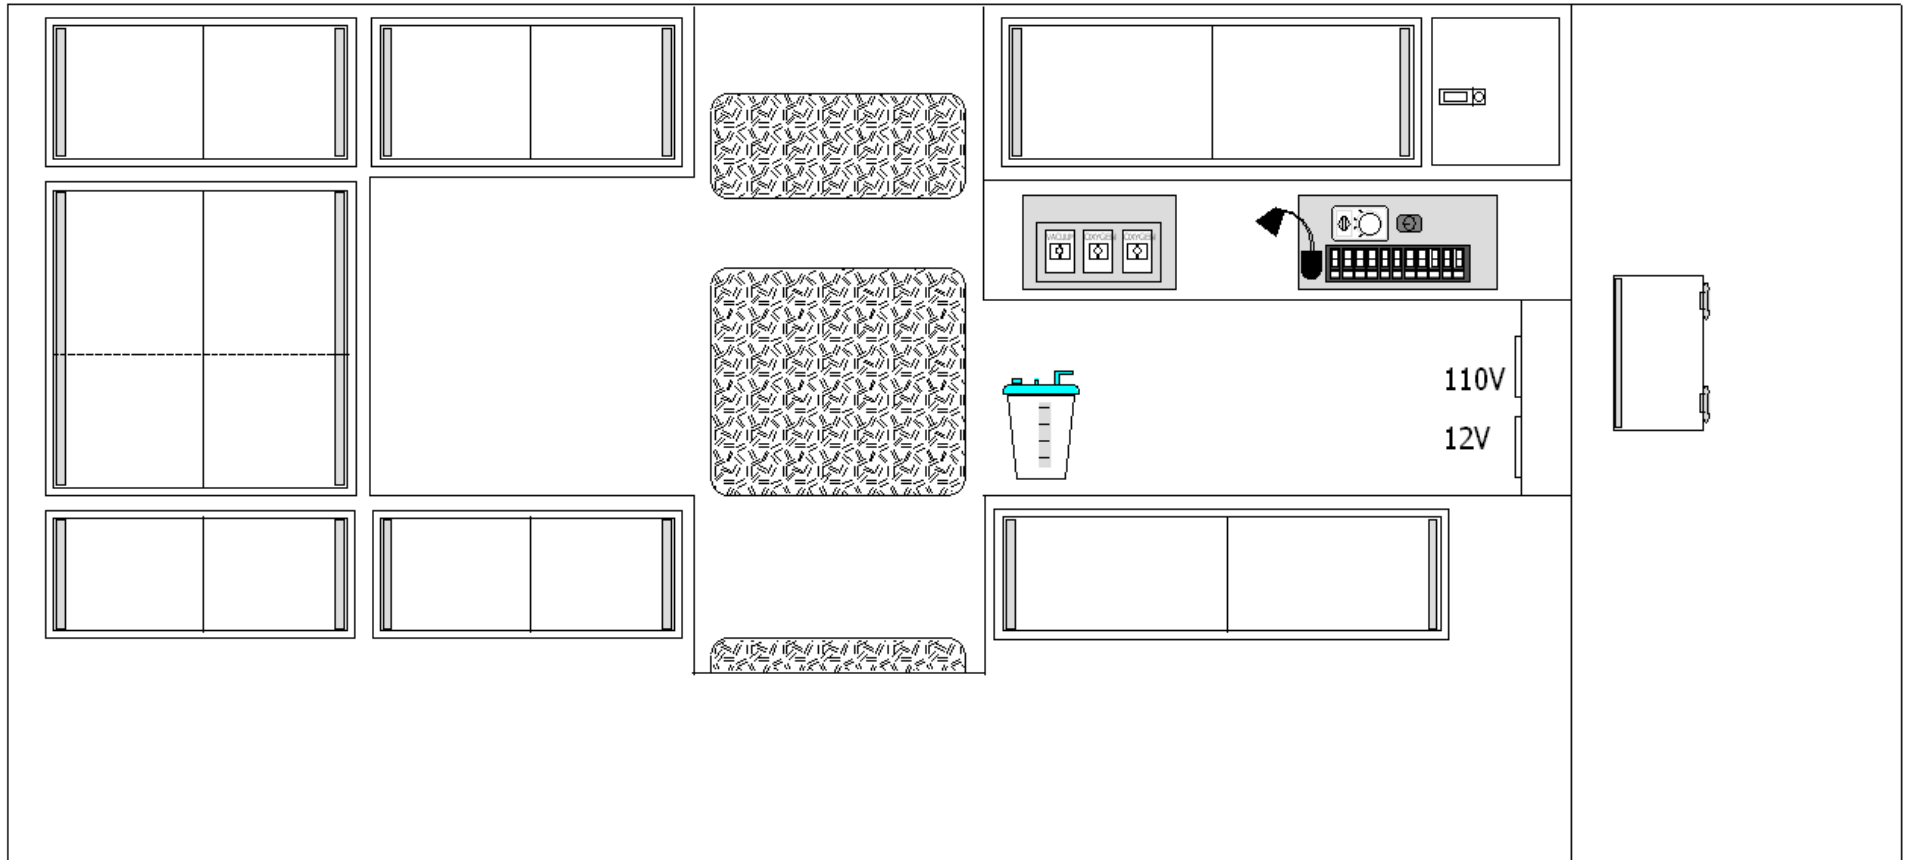

164" MODULE 72" HEADROOM

REAR VIEW

2009

TAYLOR MADE AMBULANCE
 FORD TYPE III E-450
 164" MODULE 72" HEADROOM
 LEFT WALL #1
 2009

TAYLOR MADE AMBULANCE
 FORD TYPE III E-450
 164" MODULE 72" HEADROOM
 LEFT WALL #2
 2009