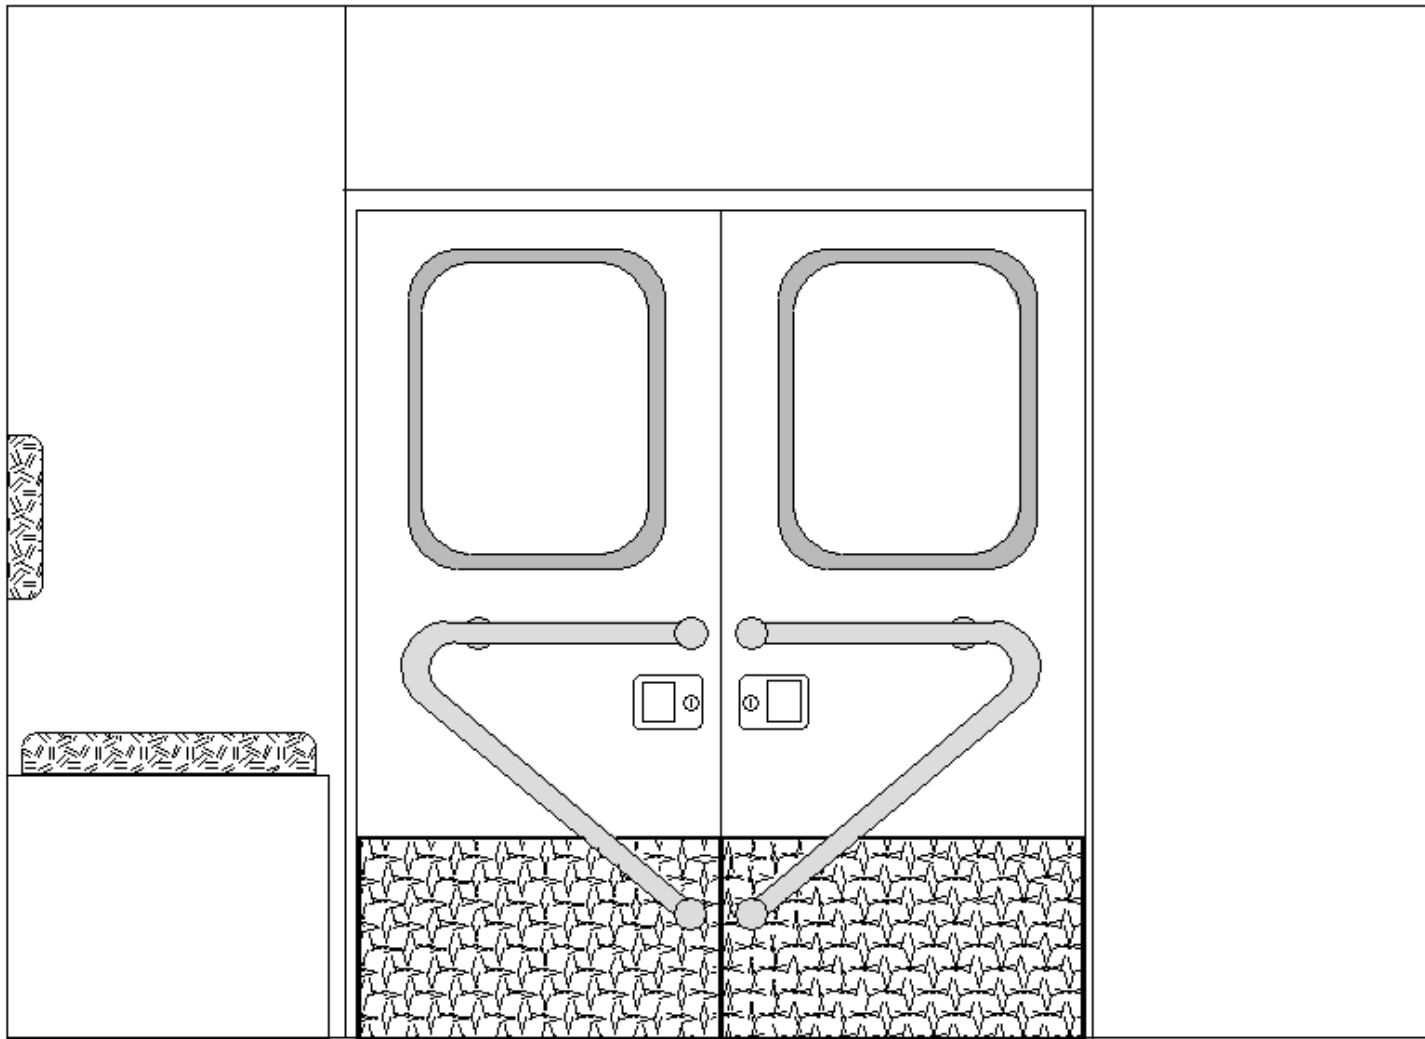

TAYLOR MADE AMBULANCE				NOTES
INSIDE FRAME DIMENSIONS				FORD TYPE III E-450
#	HEIGHT	WIDTH	DEPTH	164" MODULE 72" HEADROOM
1	74"	23"	16"	STREETSIDE EXTERIOR
2	40.5"	35.5"	5"	
3	31.5"	47"	16"	
4	31.5"	29.25"	16"	
				2009

TAYLOR MADE AMBULANCE
FORD TYPE III E-450
164" MODULE 72" HEADROOM
LEFT WALL #3
2009

TAYLOR MADE AMBULANCE

FORD TYPE III E-450

164" MODULE 72" HEADROOM

FRONT WALL

2009

TAYLOR MADE AMBULANCE

FORD TYPE III E-450

164" MODULE 72" HEADROOM

RIGHT WALL #1

2009

TAYLOR MADE AMBULANCE
 FORD TYPE III E-450
 164" MODULE 72" HEADROOM
 RIGHT WALL #2
 2009

TAYLOR MADE AMBULANCE

FORD TYPE III E-450

164" MODULE 72" HEADROOM

REAR WALL