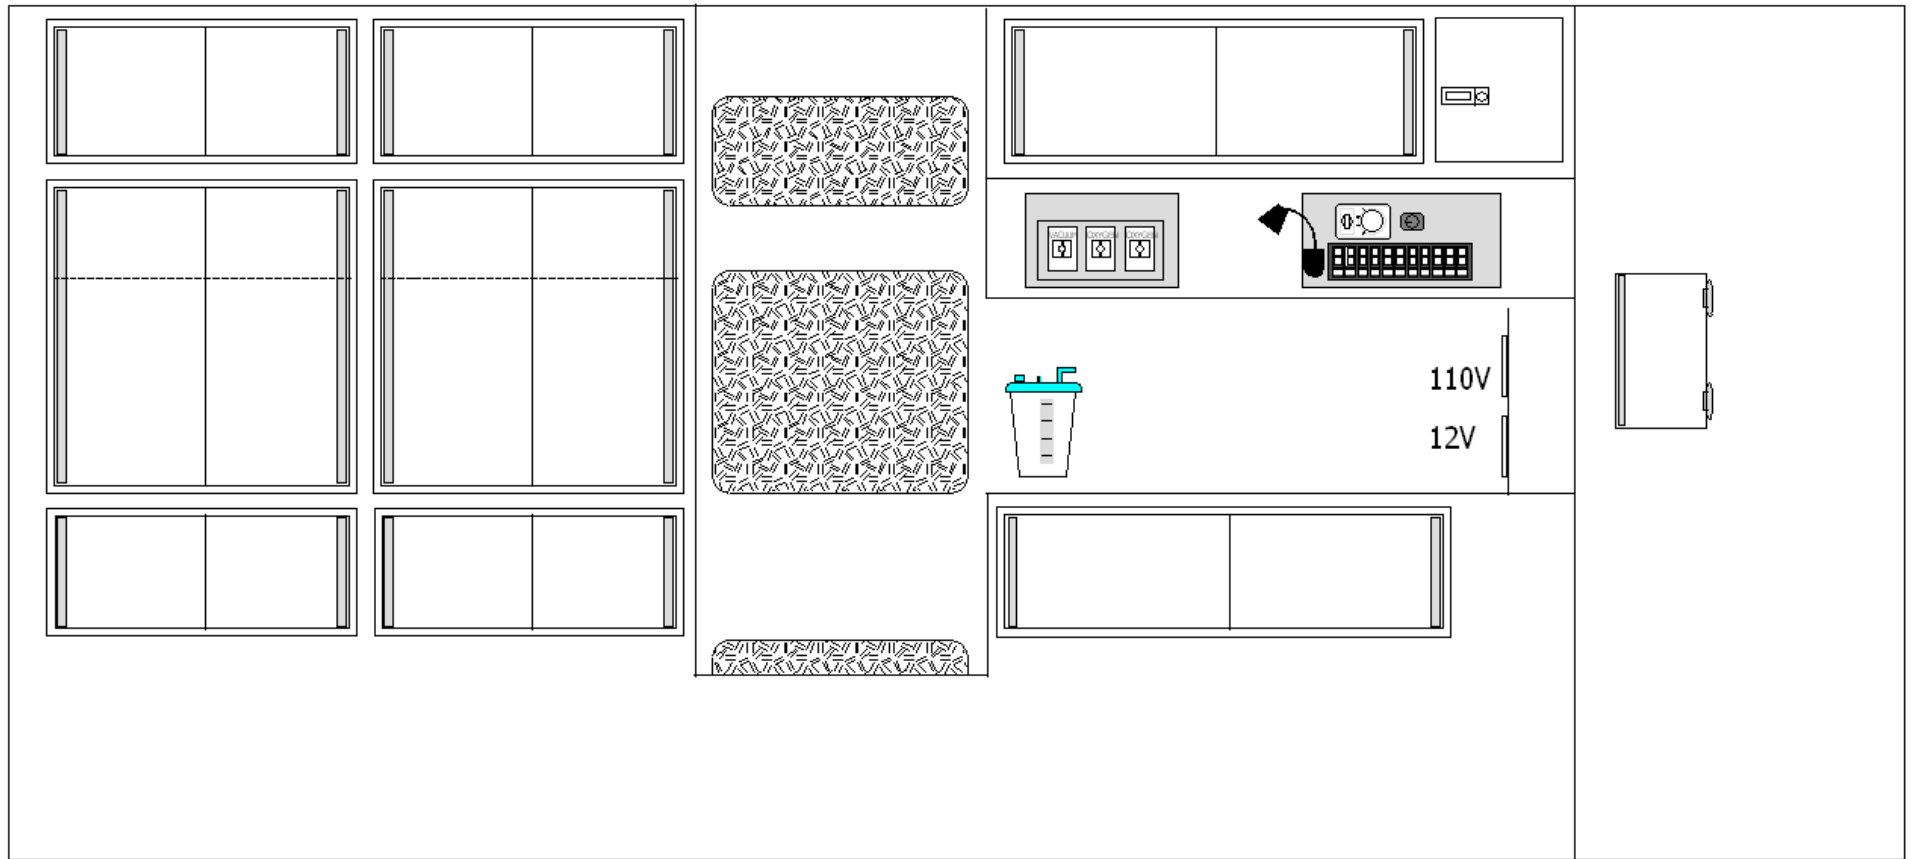

TAYLOR MADE AMBULANCE
FORD TYPE III E-450
164" MODULE 72" HEADROOM
LEFT WALL #1
2009

TAYLOR MADE AMBULANCE
FORD TYPE III E-450
164" MODULE 72" HEADROOM
LEFT WALL #2
2009