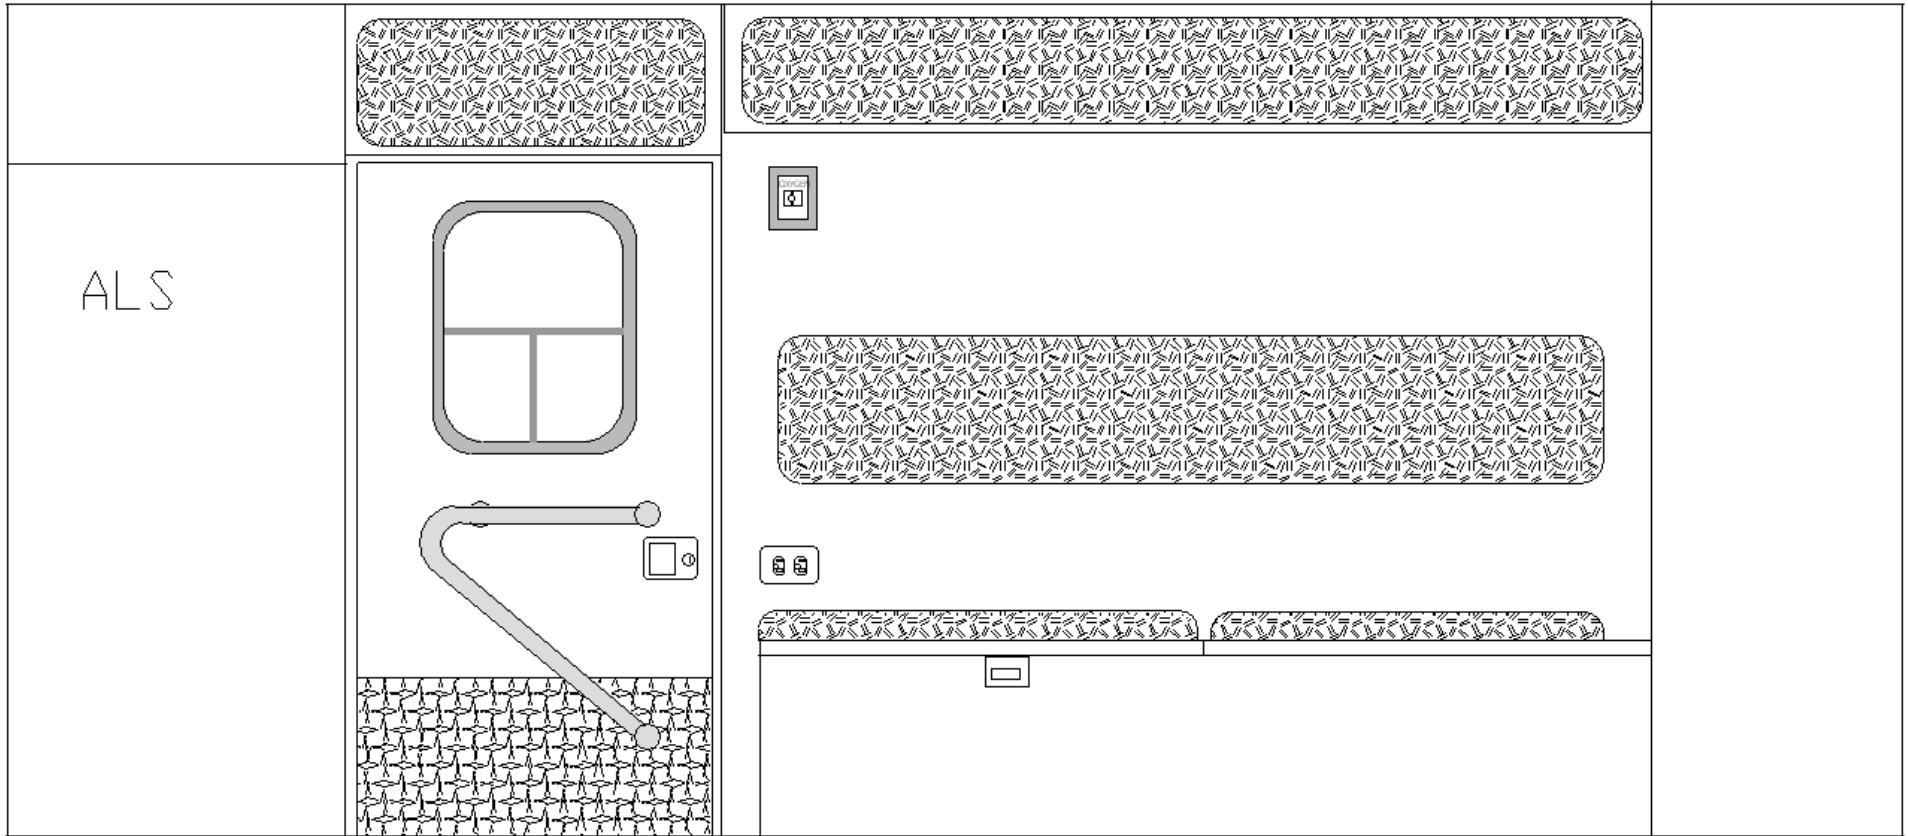

TAYLOR MADE AMBULANCE

FORD F-650 TYPE I

164" MODULE 72" HEADROOM

RIGHT WALL

2009