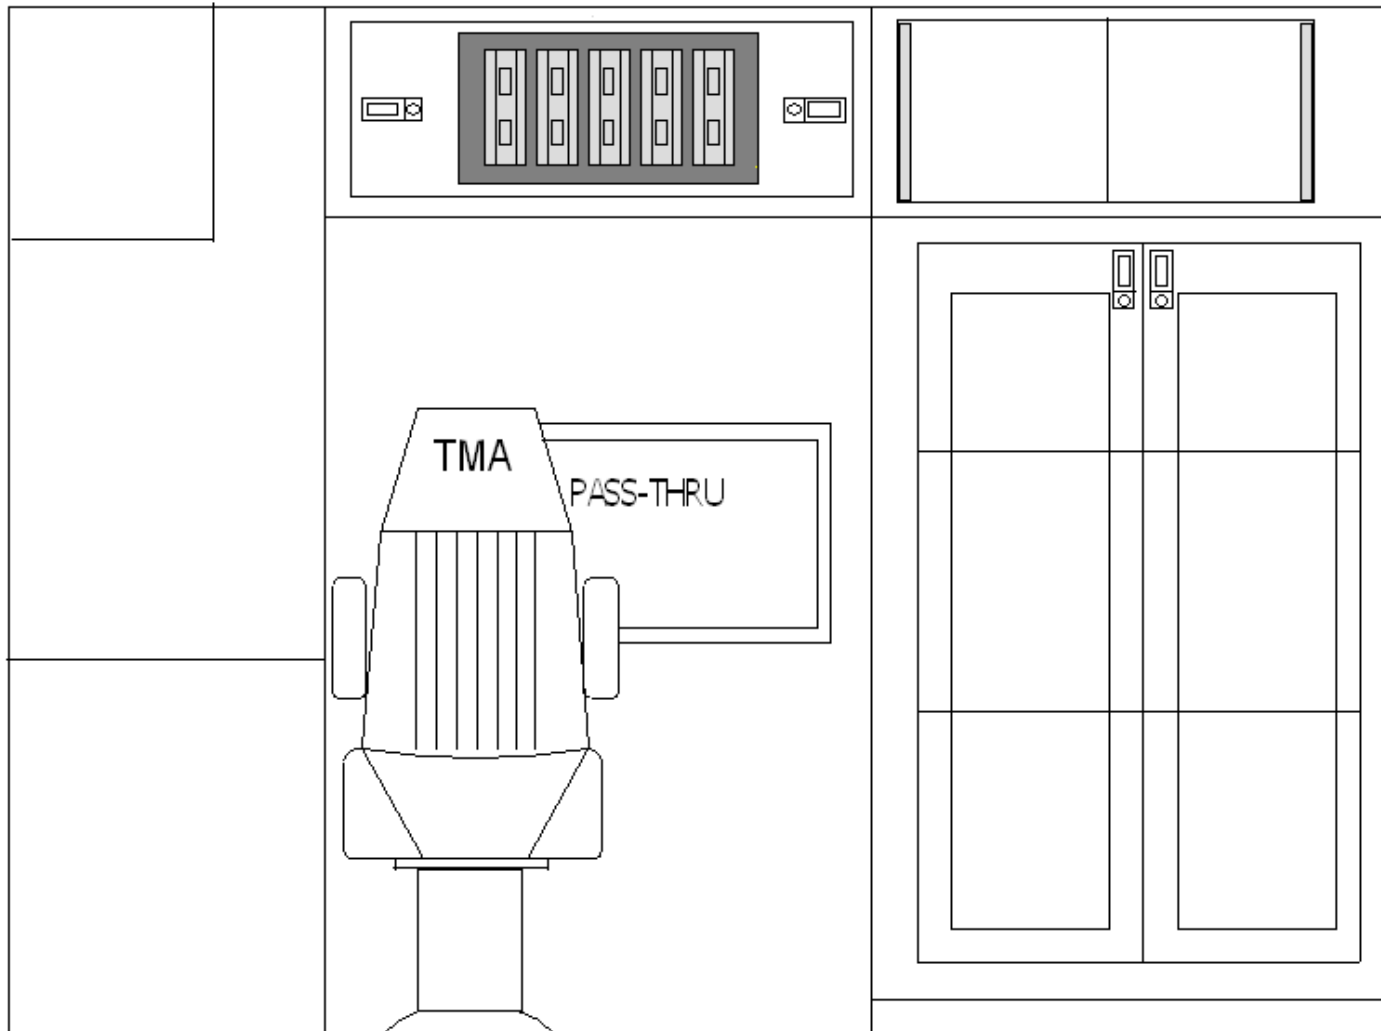

TAYLOR MADE AMBULANCE

FORD F-650 TYPE I

164" MODULE 72" HEADROOM

LEFT WALL #2

2009

TAYLOR MADE AMBULANCE
 FORD F-650 TYPE I
 164" MODULE 72" HEADROOM
 LEFT WALL #3
 2009

TAYLOR MADE AMBULANCE

FORD F-650 TYPE I