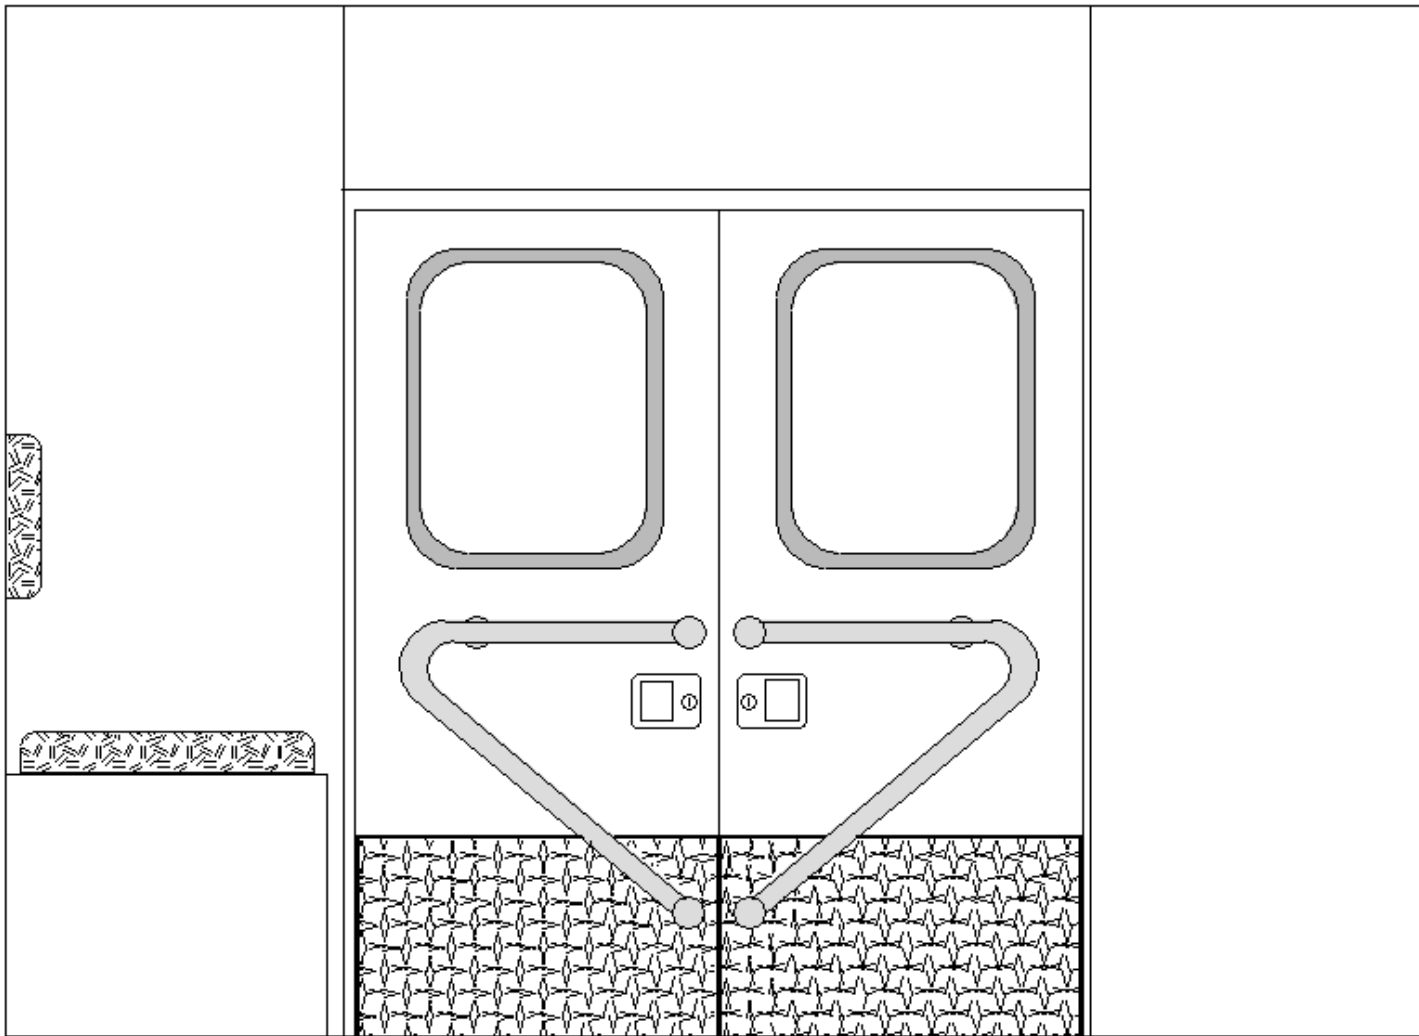

TAYLOR MADE AMBULANCE				NOTES
INSIDE FRAME DIMENSIONS				
#	HEIGHT	WIDTH	DEPTH	FORD F-650 TYPE I 164" MODULE 72" HEADROOM STREETSIDE EXTERIOR 2009
1	74"	21"	20"	
2	40.5"	36"	7"	
3	31.5"	55"	20"	
4	31.5"	33 13/16"	20"	

TAYLOR MADE AMBULANCE				NOTES
INSIDE FRAME DIMENSIONS				FORD F-650 TYPE I 164" MODULE 72" HEADROOM CURBSIDE EXTERIOR 2009
#	HEIGHT	WIDTH	DEPTH	
5	74"	15"	20"	
6	29"	16.75"	20"	
7	74"	30.75"	14" STEPWELL	
8	74"	21"	ALS	

164" MODULE 72" HEADROOM

FRONT WALL

2009

TAYLOR MADE AMBULANCE

FORD F-650 TYPE I

164" MODULE 72" HEADROOM

RIGHT WALL

2009

TAYLOR MADE AMBULANCE

FORD F-650 TYPE I

164" MODULE 72" HEADROOM

RIGHT WALL

2009

TAYLOR MADE AMBULANCE

FORD F-650 TYPE I

164" MODULE 72" HEADROOM