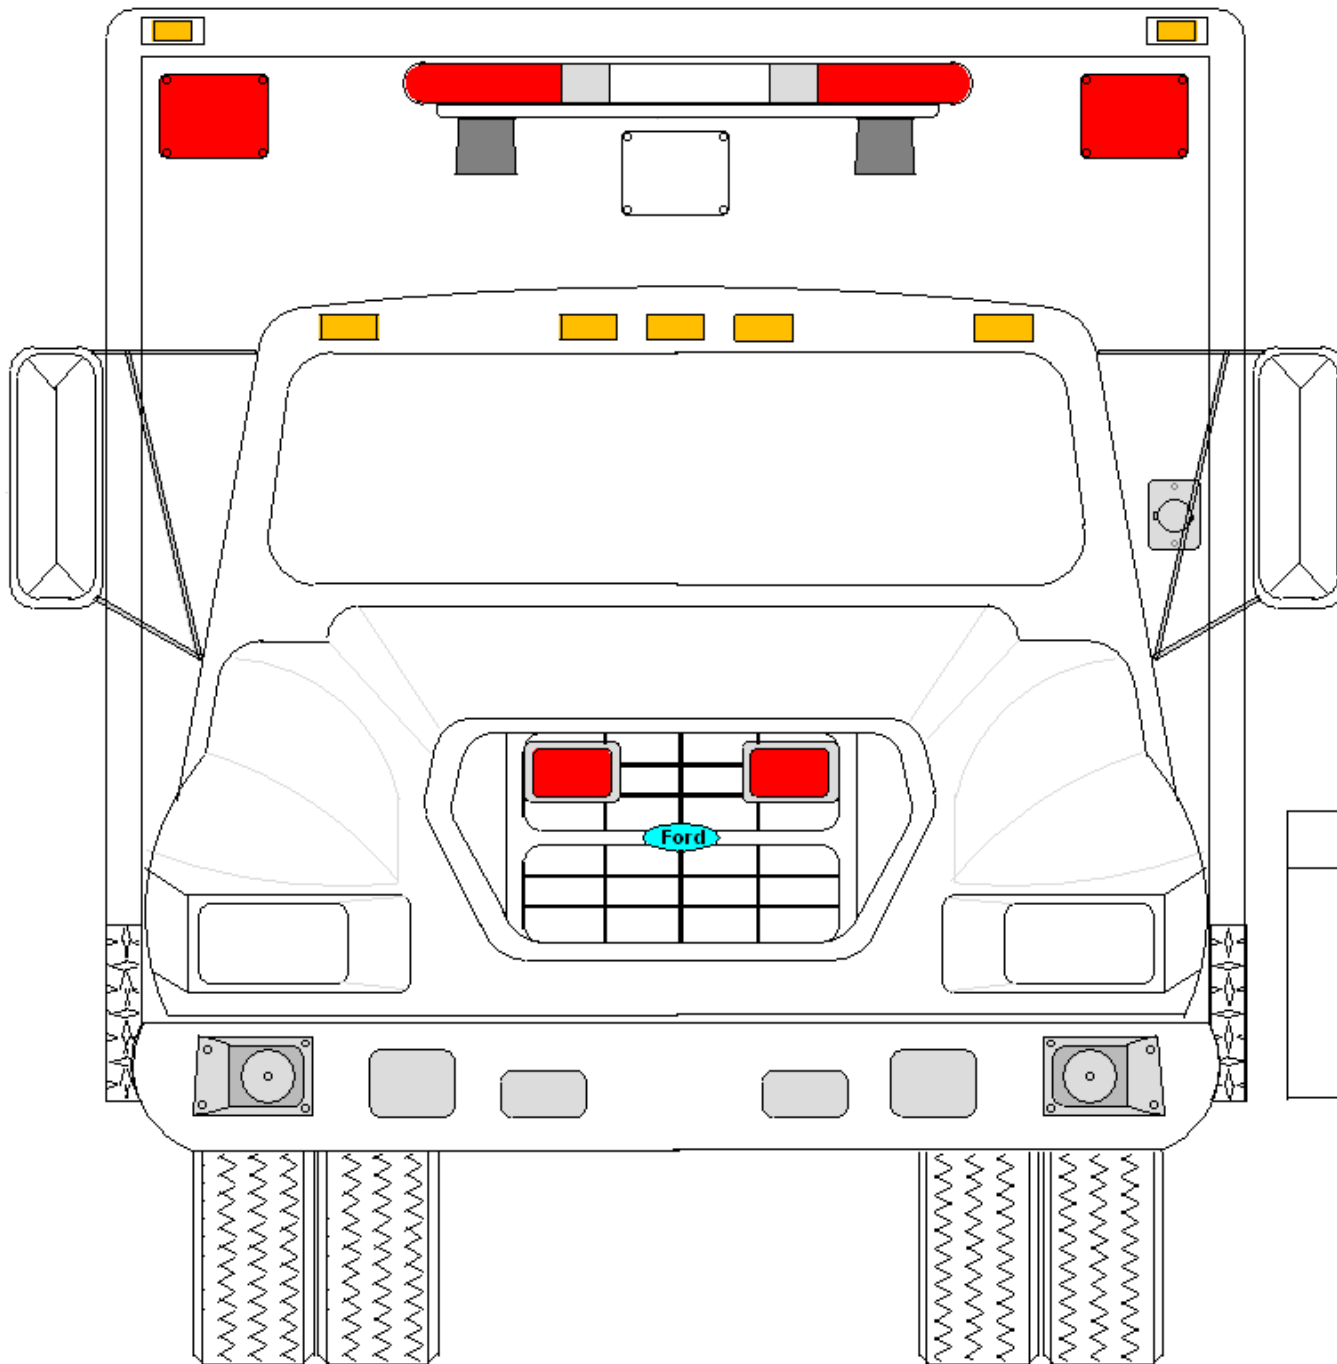

TAYLOR MADE AMBULANCE				NOTES
INSIDE FRAME DIMENSIONS				
#	HEIGHT	WIDTH	DEPTH	FORD F-650 TYPE I 164" MODULE 72" HEADROOM STREETSIDE EXTERIOR 2009
1	74"	21"	20"	
2	40.5"	36"	7"	
3	31.5"	55"	20"	
4	31.5"	33 13/16"	20"	

TAYLOR MADE AMBULANCE				NOTES
INSIDE FRAME DIMENSIONS				FORD F-650 TYPE I 164" MODULE 72" HEADROOM CURBSIDE EXTERIOR 2009
#	HEIGHT	WIDTH	DEPTH	
5	74"	15"	20"	
6	29"	16.75"	20"	
7	74"	30.75"	14" STEPWELL	
8	74"	21"	ALS	

TAYLOR MADE AMBULANCE
FORD F-650 TYPE I
164" MODULE 72" HEADROOM
FRONT VIEW
2009

TAYLOR MADE AMBULANCE

FORD F-650 TYPE I

164" MODULE 72" HEADROOM

REAR VIEW

2009

TAYLOR MADE AMBULANCE
FORD F-650 TYPE I
 164" MODULE 72" HEADROOM
LEFT WALL #1
 2009

TAYLOR MADE AMBULANCE

FORD F-650 TYPE I

164" MODULE 72" HEADROOM

LEFT WALL #2

2009

TAYLOR MADE AMBULANCE
 FORD F-650 TYPE I
 164" MODULE 72" HEADROOM
 LEFT WALL #3
 2009

TAYLOR MADE AMBULANCE

FORD F-650 TYPE I