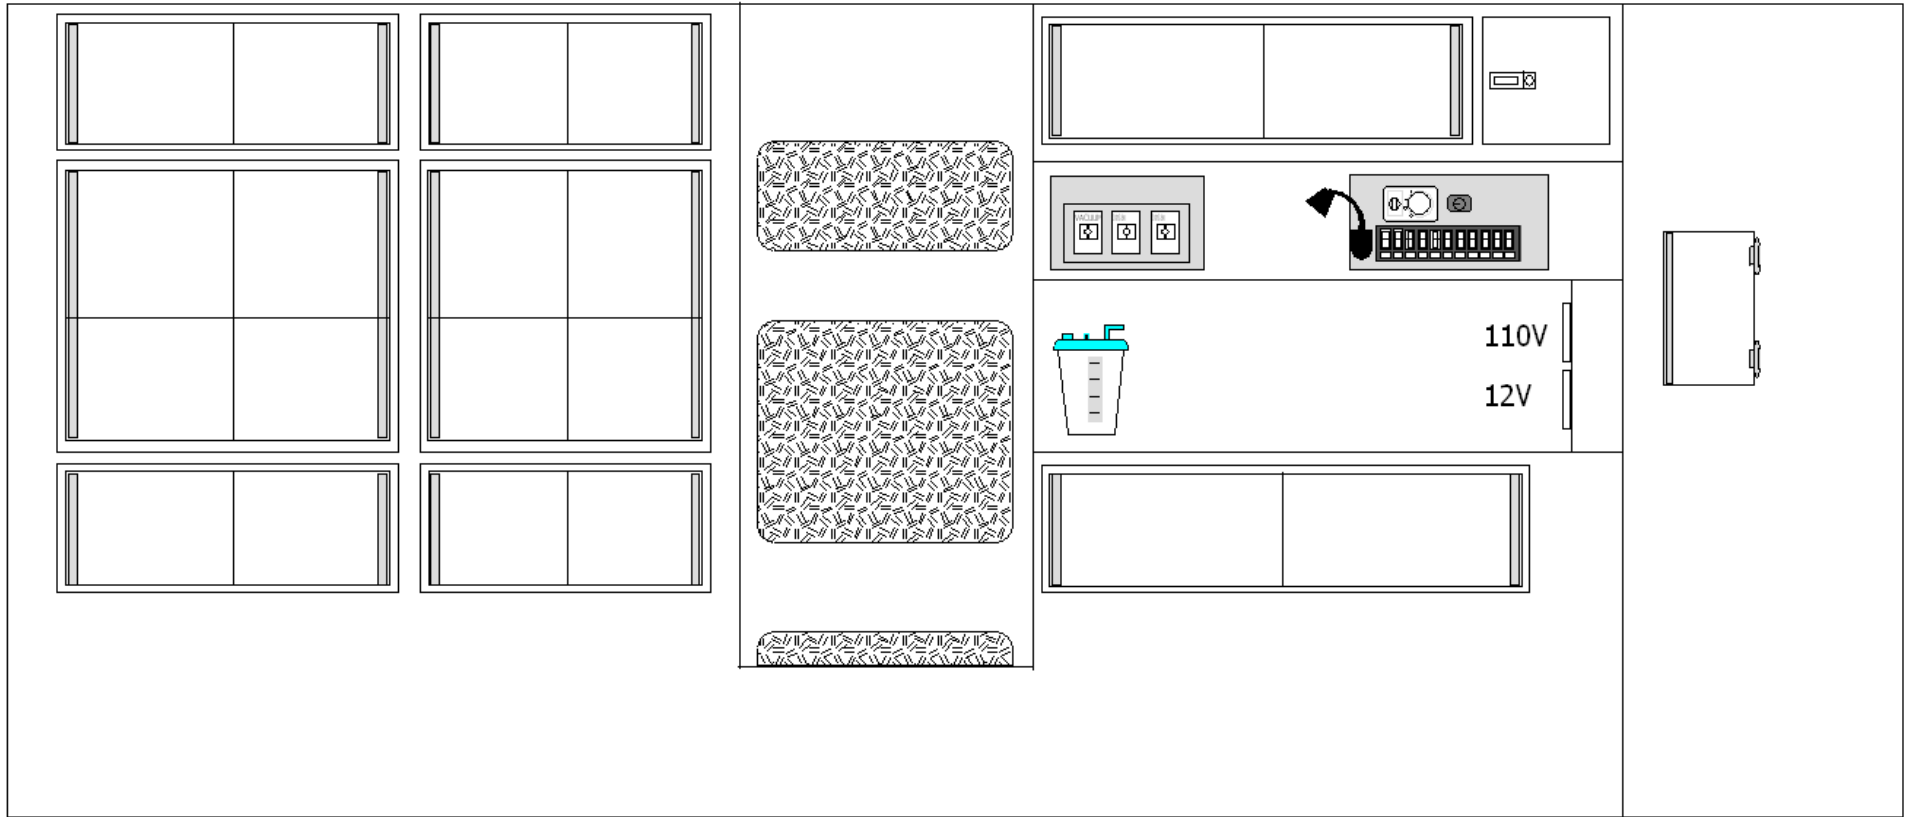

TAYLOR MADE AMBULANCE				NOTES
INSIDE FRAME DIMENSIONS				
#	HEIGHT	WIDTH	DEPTH	FORD F-650 TYPE I 164" MODULE 72" HEADROOM STREETSIDE EXTERIOR 2009
1	74"	21"	20"	
2	40.5"	36"	7"	
3	31.5"	55"	20"	
4	31.5"	33 13/16"	20"	

TAYLOR MADE AMBULANCE
FORD F-650 TYPE I
164" MODULE 72" HEADROOM
FRONT VIEW
2009

TAYLOR MADE AMBULANCE

FORD F-650 TYPE I

164" MODULE 72" HEADROOM

REAR VIEW

2009

TAYLOR MADE AMBULANCE
FORD F-650 TYPE I
 164" MODULE 72" HEADROOM
LEFT WALL #1
 2009