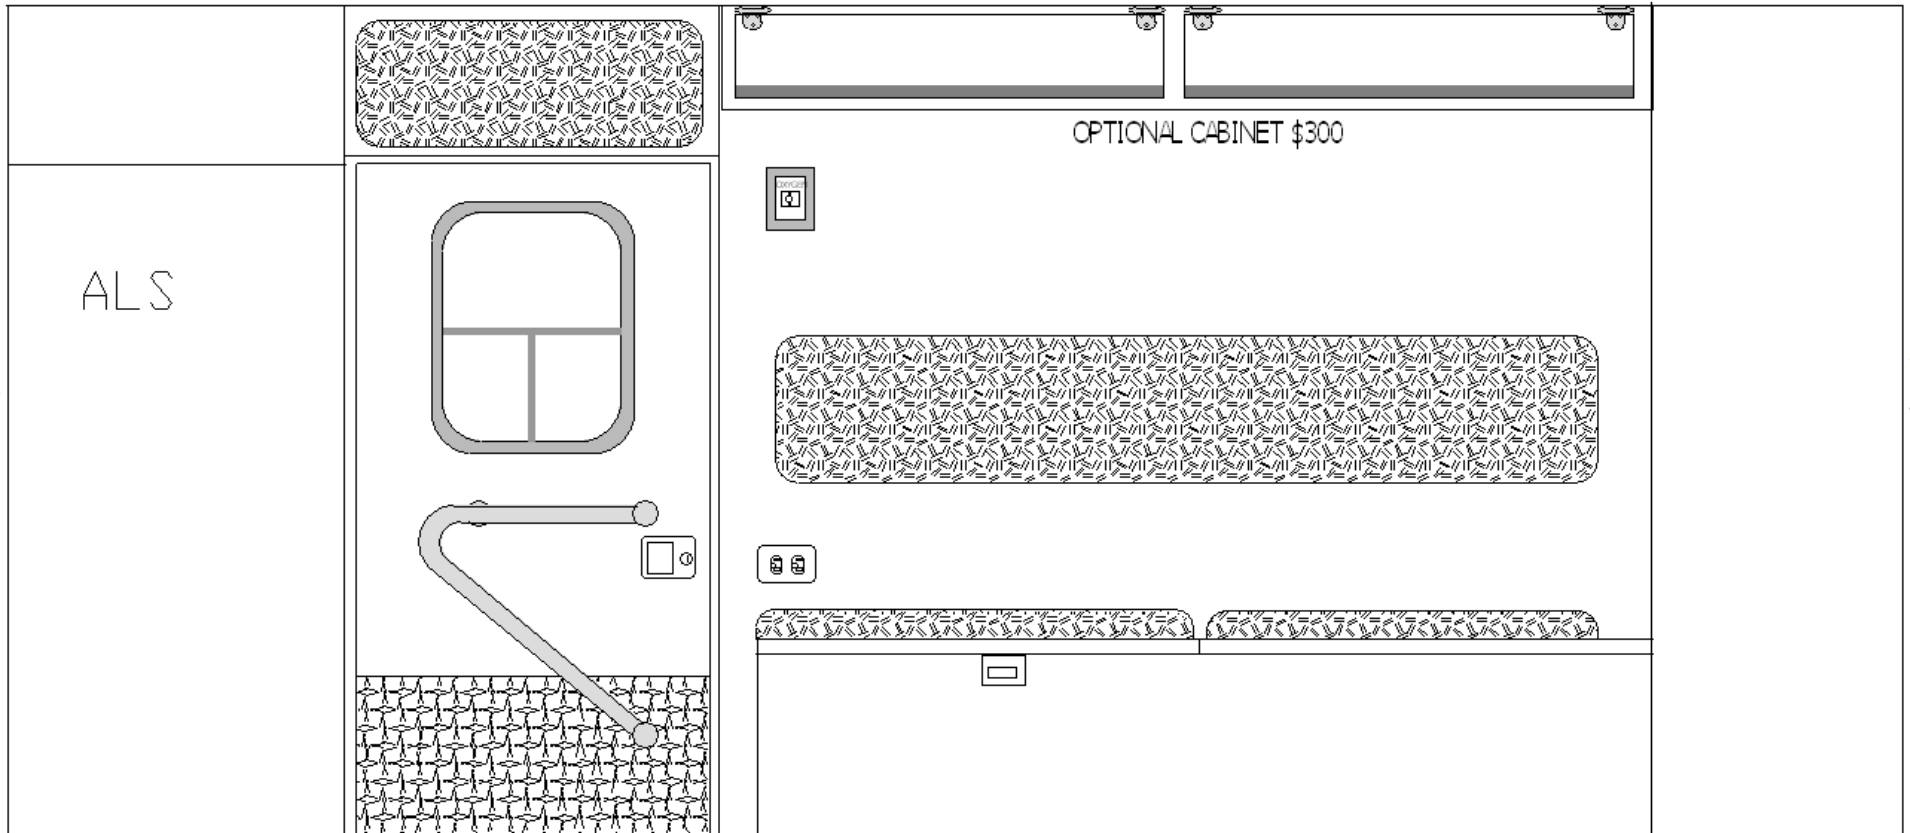

164" MODULE 72" HEADROOM

FRONT WALL

2009

TAYLOR MADE AMBULANCE

FORD F-650 TYPE I

164" MODULE 72" HEADROOM

RIGHT WALL

2009