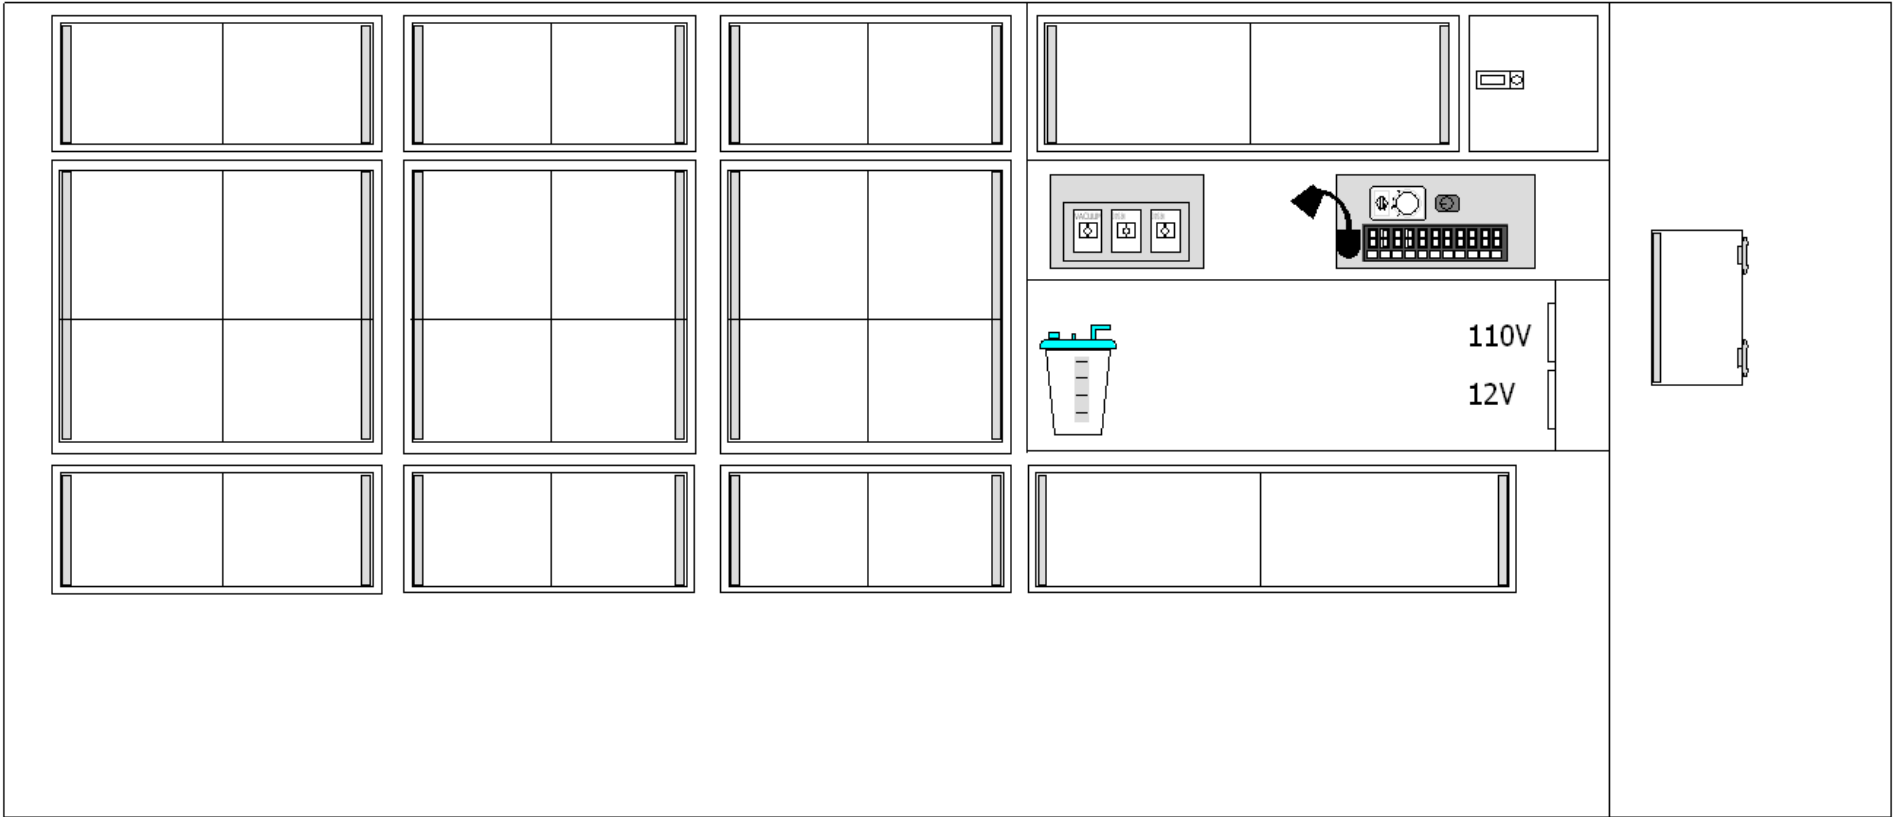

TAYLOR MADE AMBULANCE
FORD F-650 TYPE I
164" MODULE 72" HEADROOM
LEFT WALL #1
2009