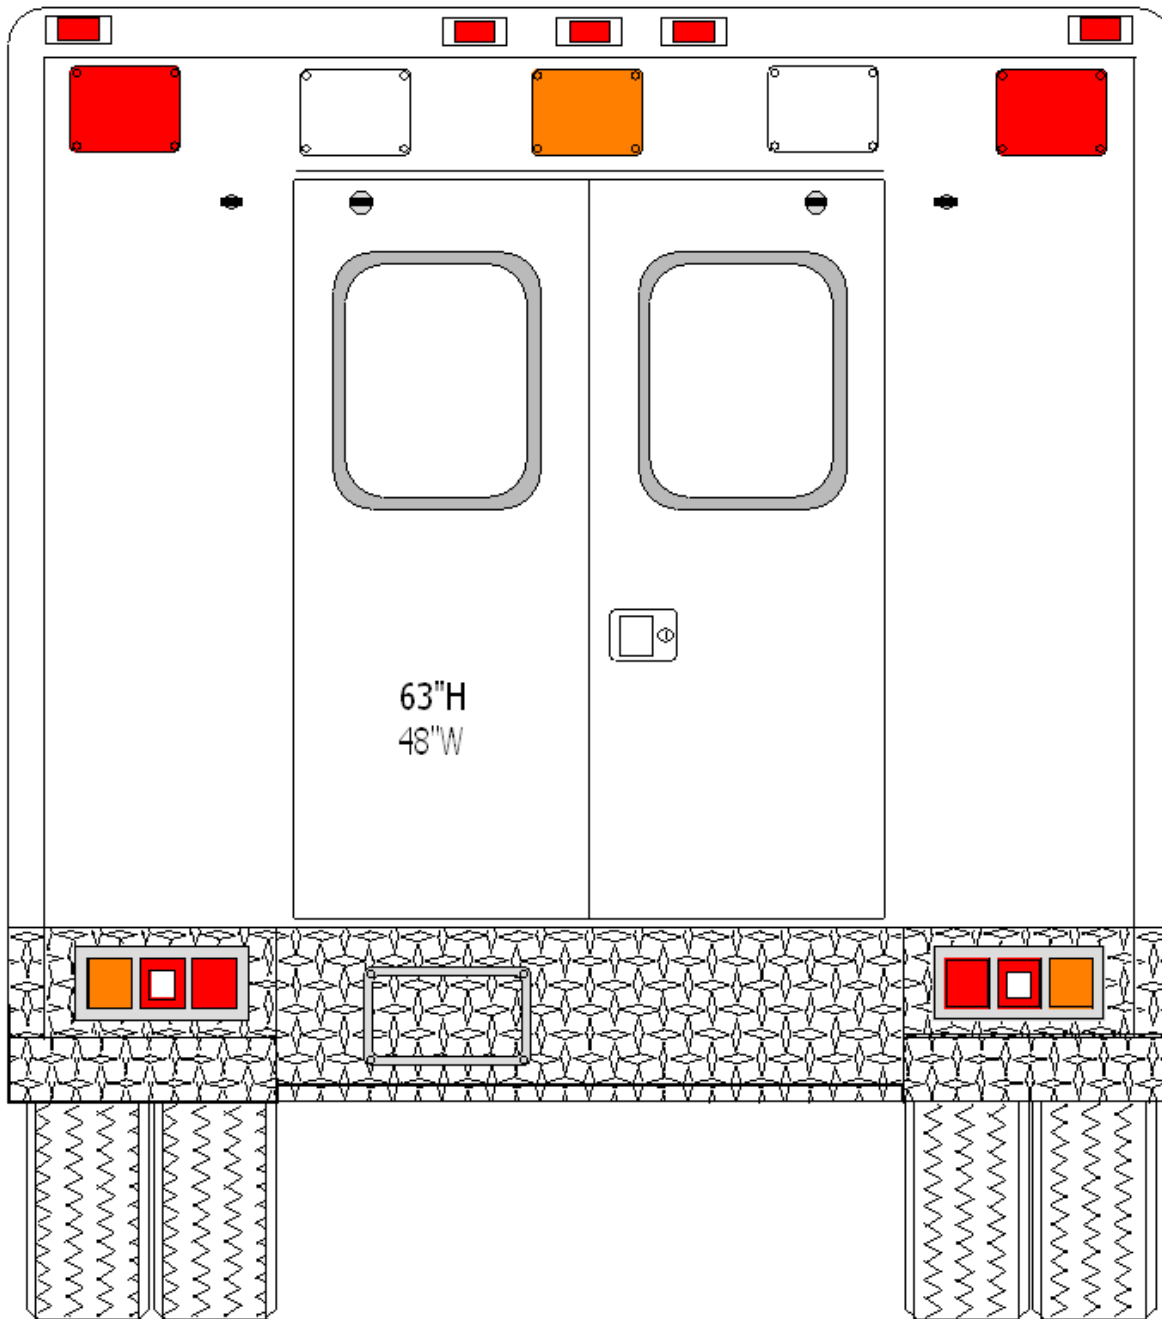

TAYLOR MADE AMBULANCE				NOTES
INSIDE FRAME DIMENSIONS				
#	HEIGHT	WIDTH	DEPTH	FORD F-650 TYPE I 164" MODULE 72" HEADROOM STREETSIDE EXTERIOR 2009
1	74"	21"	20"	
2	40.5"	36"	7"	
3	31.5"	55"	20"	
4	31.5"	33 13/16"	20"	

TAYLOR MADE AMBULANCE				NOTES
INSIDE FRAME DIMENSIONS				FORD F-650 TYPE I 164" MODULE 72" HEADROOM CURBSIDE EXTERIOR 2009
#	HEIGHT	WIDTH	DEPTH	
5	74"	15"	20"	
6	29"	16.75"	20"	
7	74"	30.75"	14" STEPWELL	
8	74"	21"	ALS	

TAYLOR MADE AMBULANCE
FORD F-650 TYPE I
164" MODULE 72" HEADROOM
FRONT VIEW
2009

TAYLOR MADE AMBULANCE

FORD F-650 TYPE I

164" MODULE 72" HEADROOM

REAR VIEW

2009

TAYLOR MADE AMBULANCE
FORD F-650 TYPE I
 164" MODULE 72" HEADROOM
LEFT WALL #1
 2009

TAYLOR MADE AMBULANCE

FORD F-650 TYPE I

164" MODULE 72" HEADROOM

LEFT WALL #2

2009

TAYLOR MADE AMBULANCE
 FORD F-650 TYPE I
 164" MODULE 72" HEADROOM
 LEFT WALL #3
 2009

TAYLOR MADE AMBULANCE

FORD F-650 TYPE I