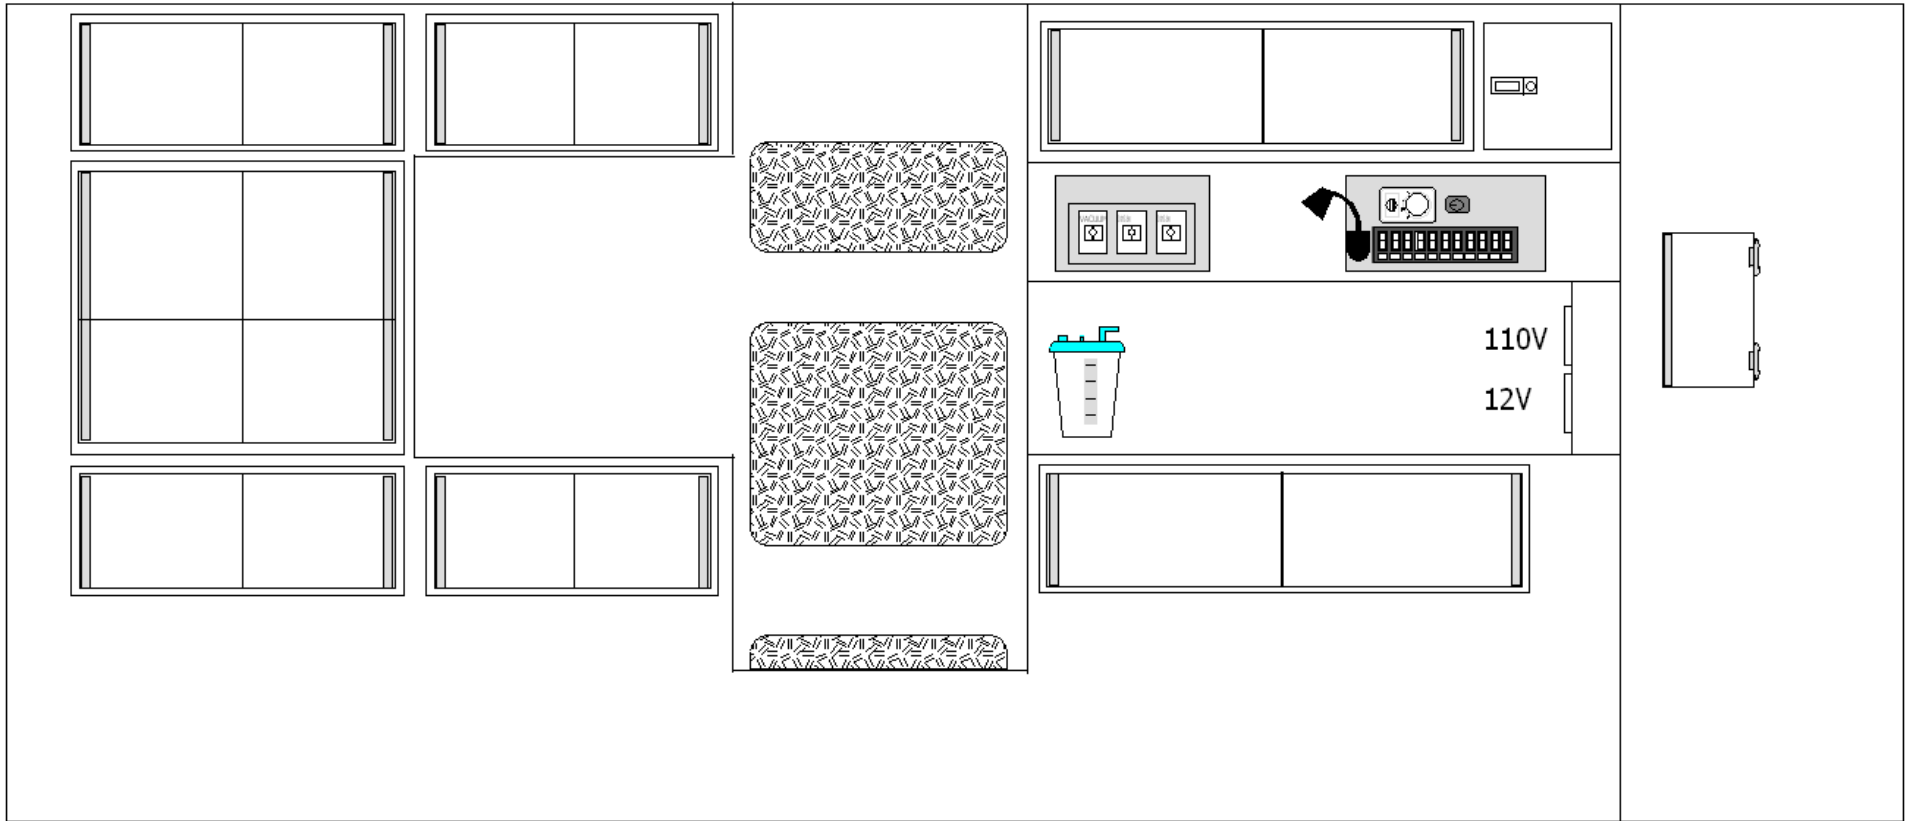

TAYLOR MADE AMBULANCE
FORD F-650 TYPE I
164" MODULE 72" HEADROOM
LEFT WALL #3
2009