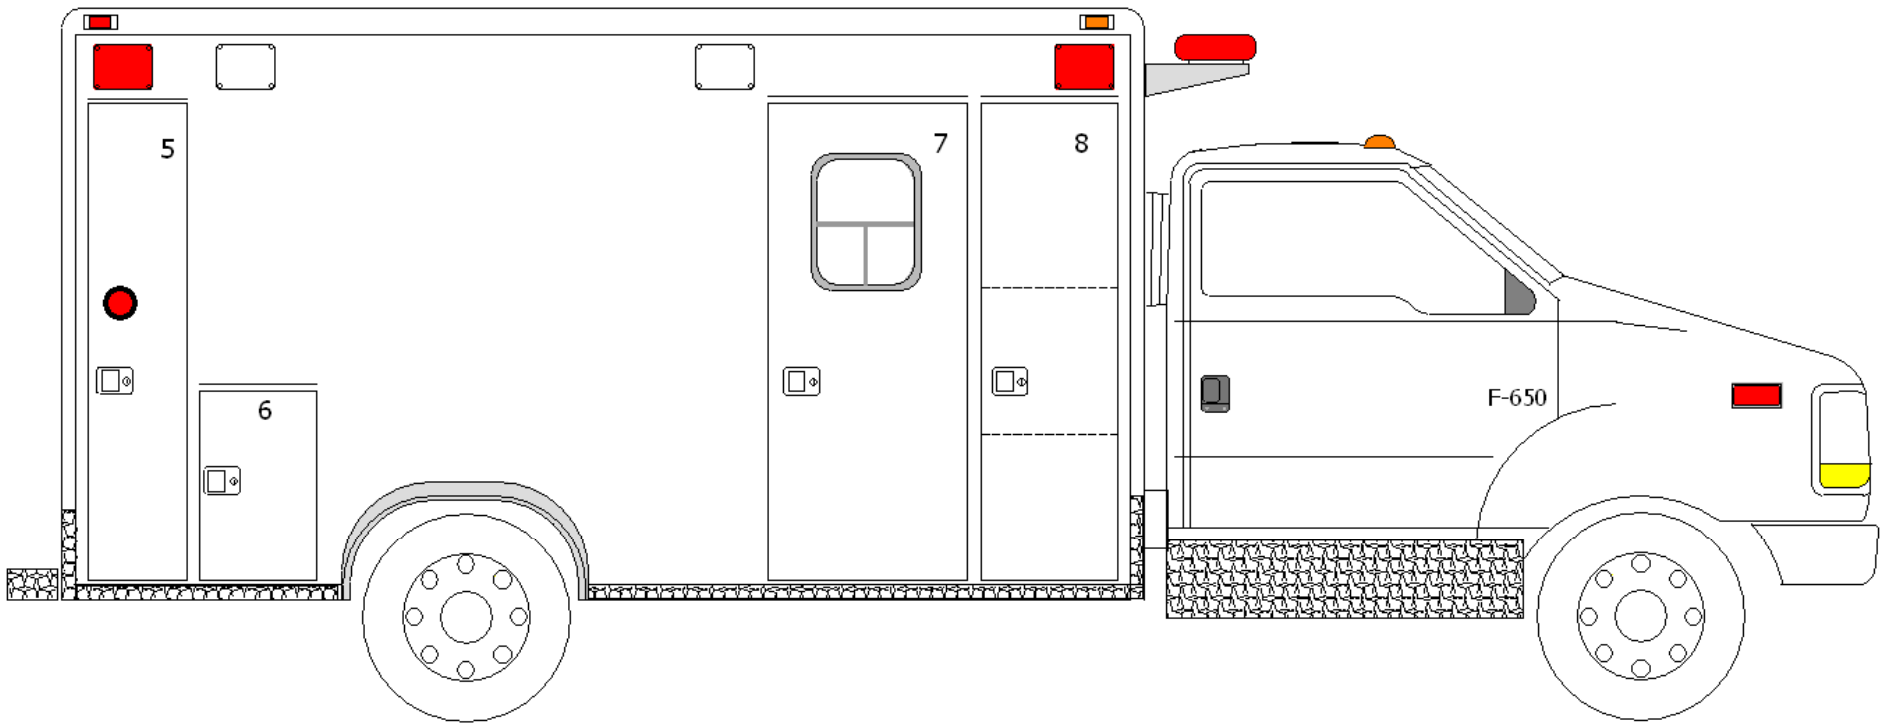

TAYLOR MADE AMBULANCE				NOTES
INSIDE FRAME DIMENSIONS				
#	HEIGHT	WIDTH	DEPTH	FORD F-650 TYPE I 164" MODULE 72" HEADROOM STREETSIDE EXTERIOR 2009
1	74"	21"	20"	
2	40.5"	36"	7"	
3	31.5"	55"	20"	
4	31.5"	33 13/16"	20"	

TAYLOR MADE AMBULANCE				NOTES
INSIDE FRAME DIMENSIONS				FORD F-650 TYPE I 164" MODULE 72" HEADROOM CURBSIDE EXTERIOR 2009
#	HEIGHT	WIDTH	DEPTH	
5	74"	15"	20"	
6	29"	16.75"	20"	
7	74"	30.75"	14" STEPWELL	
8	74"	21"	ALS	

TAYLOR MADE AMBULANCE
FORD F-650 TYPE I
164" MODULE 72" HEADROOM
FRONT VIEW
2009

TAYLOR MADE AMBULANCE

FORD F-650 TYPE I

164" MODULE 72" HEADROOM

REAR VIEW

2009

TAYLOR MADE AMBULANCE
FORD F-650 TYPE I
 164" MODULE 72" HEADROOM
LEFT WALL #1
 2009

164" MODULE 72" HEADROOM

FRONT WALL

2009

TAYLOR MADE AMBULANCE

FORD F-650 TYPE I

164" MODULE 72" HEADROOM

RIGHT WALL

2009