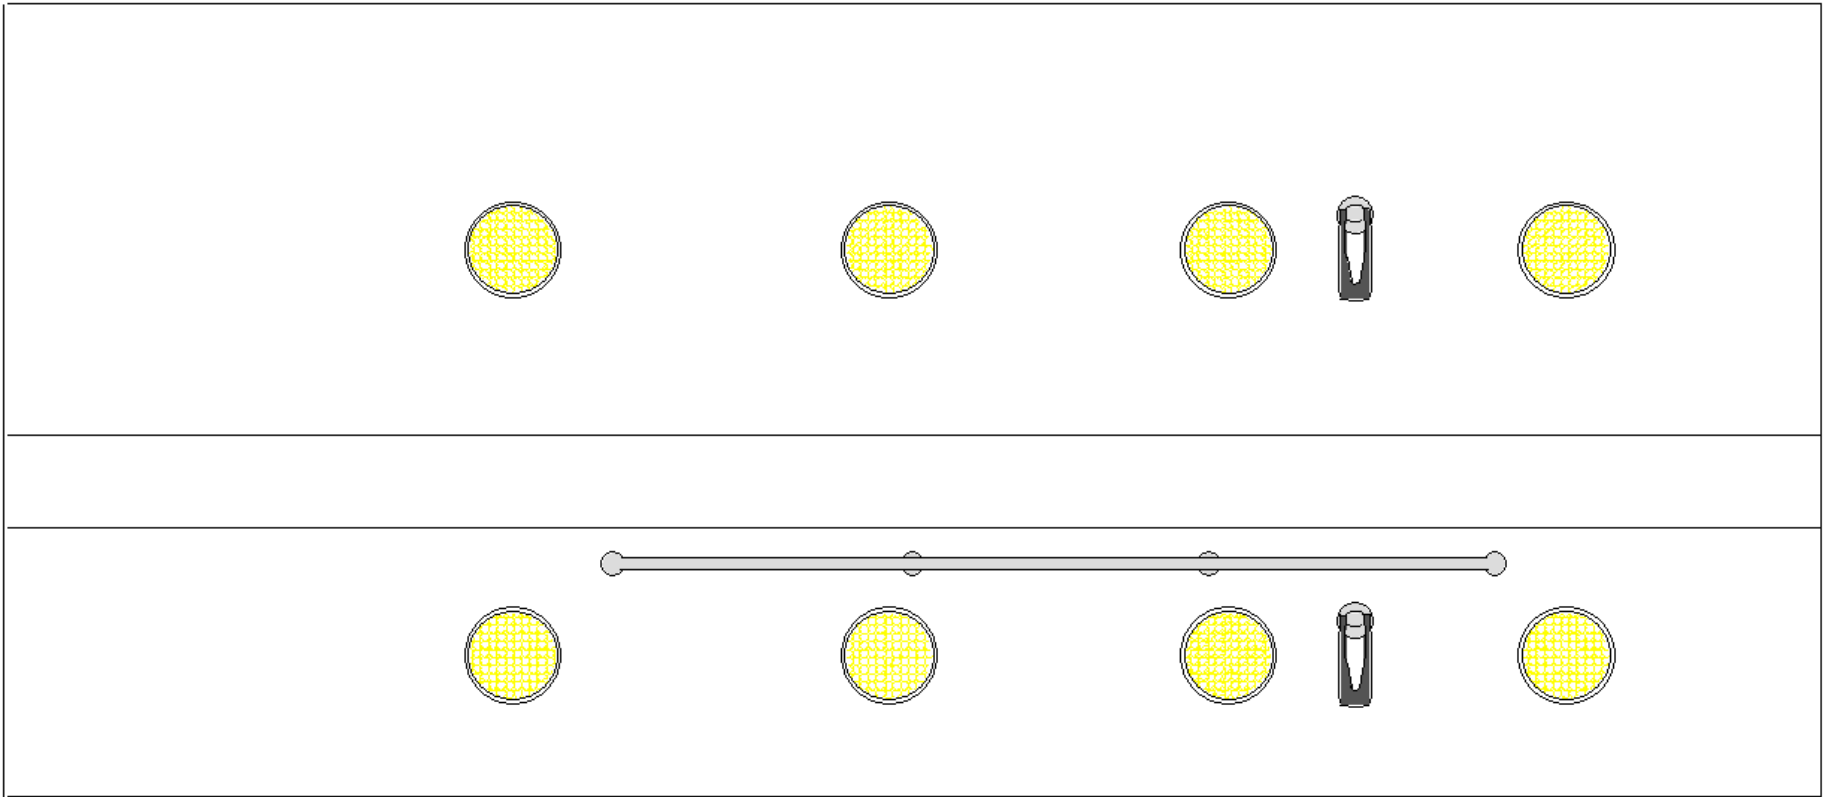

REAR

TAYLOR MADE AMBULANCE
FORD F-650 TYPE I
164" MODULE 72" HEADROOM
CEILING
2009