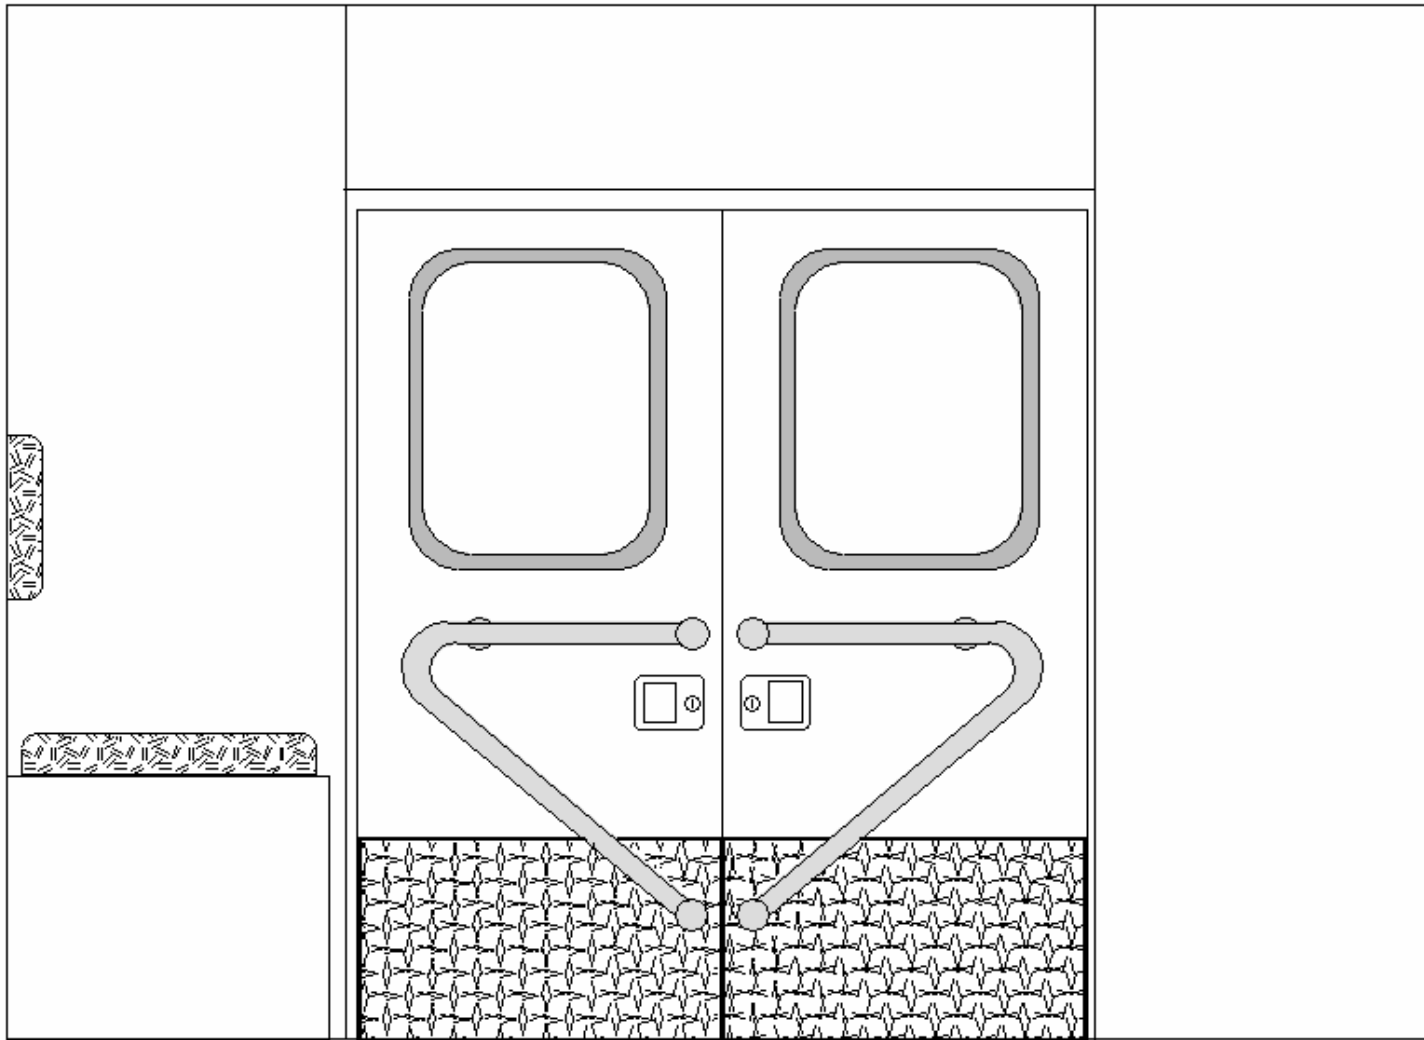

TAYLOR MADE AMBULANCE				NOTES
INSIDE FRAME DIMENSIONS				
#	HEIGHT	WIDTH	DEPTH	FORD F-650 TYPE I 170" MODULE 72" HEADROOM STREETSIDE EXTERIOR 2009
1	74"	21"	20"	
2	40.5"	36"	7"	
3	31.5"	55"	20"	
4	31.5"	39 13/16"	20"	

TAYLOR MADE AMBULANCE				NOTES
INSIDE FRAME DIMENSIONS				FORD F-650 TYPE I
#	HEIGHT	WIDTH	DEPTH	170" MODULE 72" HEADROOM
5	74"	18"	20"	
6	29"	19.75"	20"	
7	74"	30.75"	14" STEPWELL	
8	74"	21"	ALS	CURBSIDE EXTERIOR
				2009

170" MODULE 72" HEADROOM

RIGHT WALL

2009

TAYLOR MADE AMBULANCE

FORD F-650 TYPE I

170" MODULE 72" HEADROOM

RIGHT WALL

2009