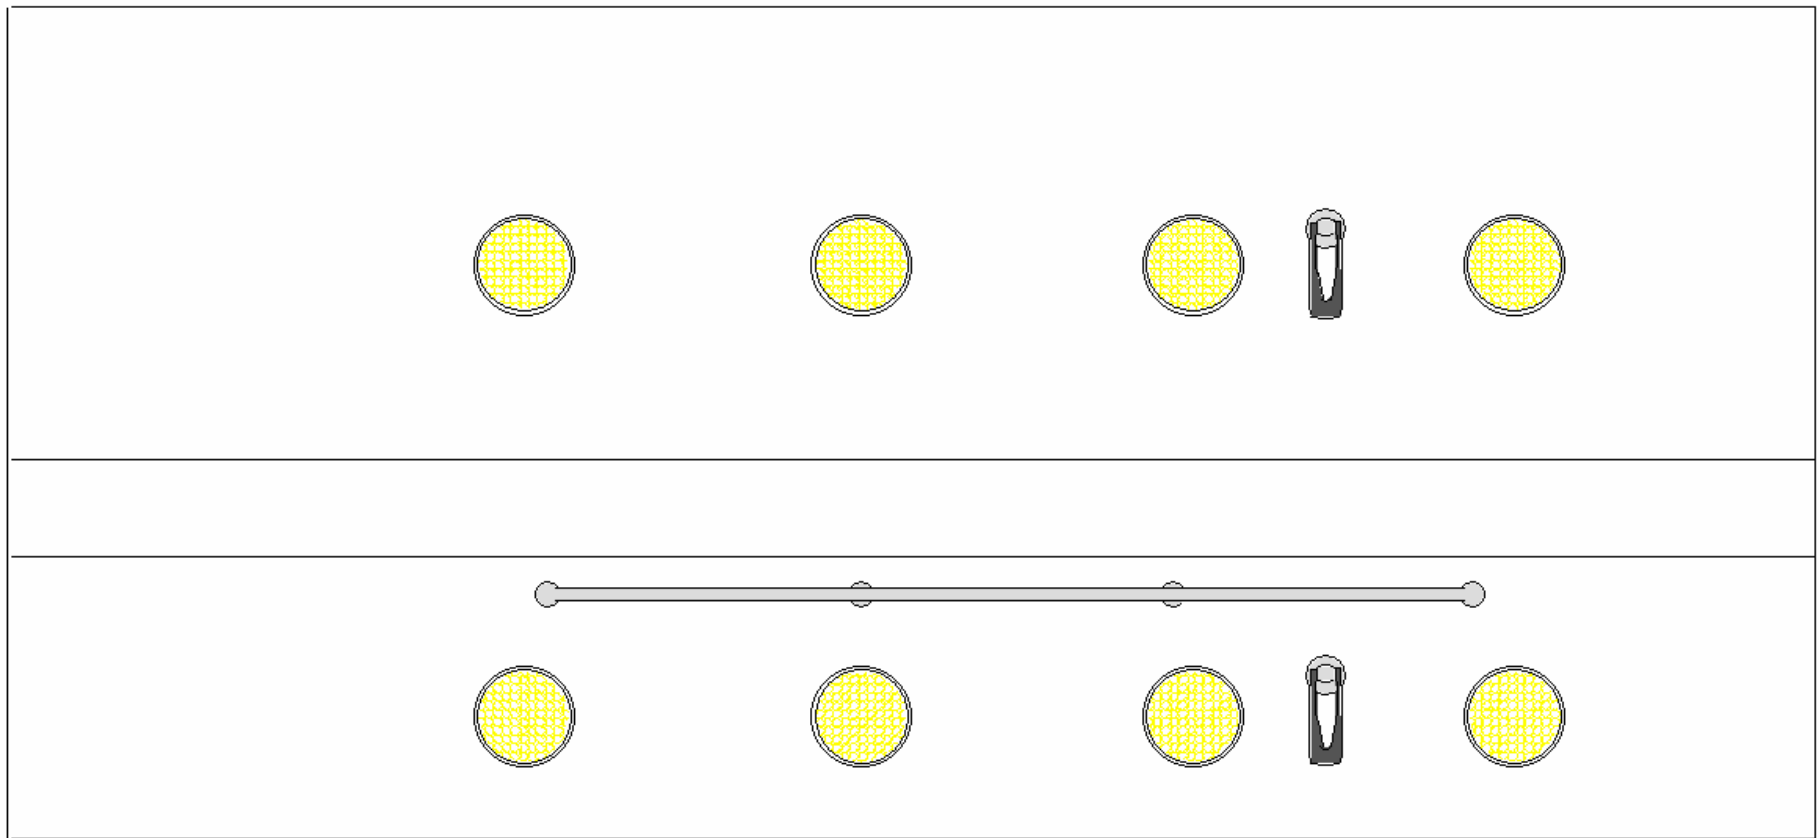

REAR

TAYLOR MADE AMBULANCE
FORD F-650 TYPE I
170" MODULE 72" HEADROOM
CEILING
2009