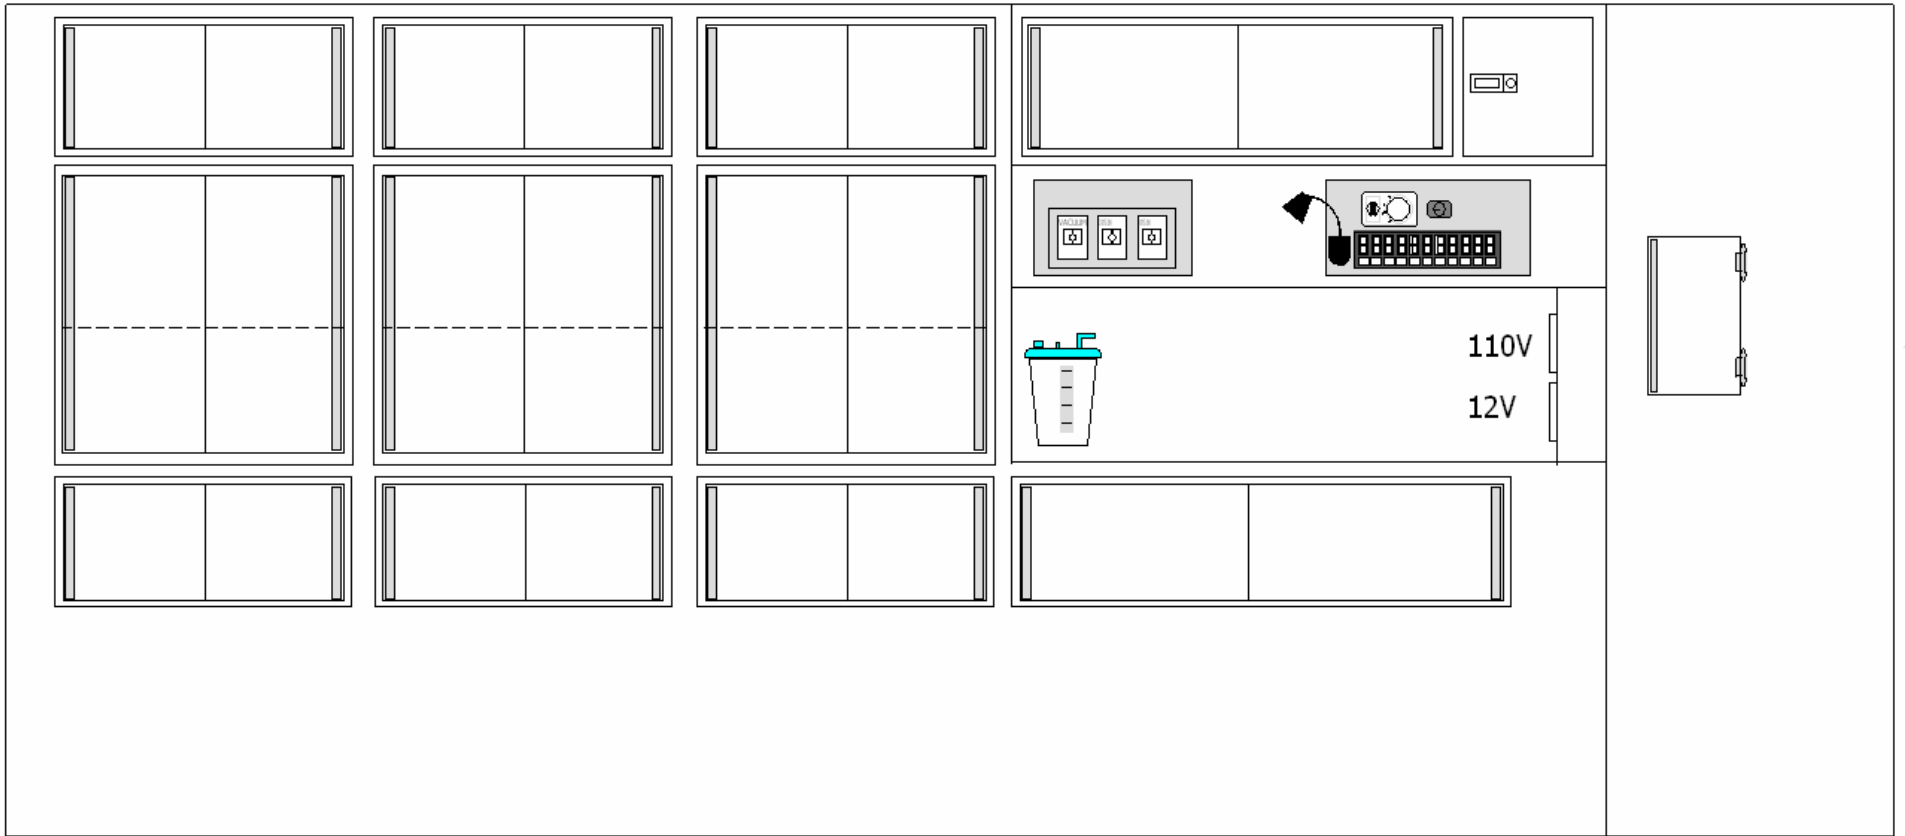

TAYLOR MADE AMBULANCE

FORD F-650 TYPE I

170" MODULE 72" HEADROOM

LEFT WALL #1

2009