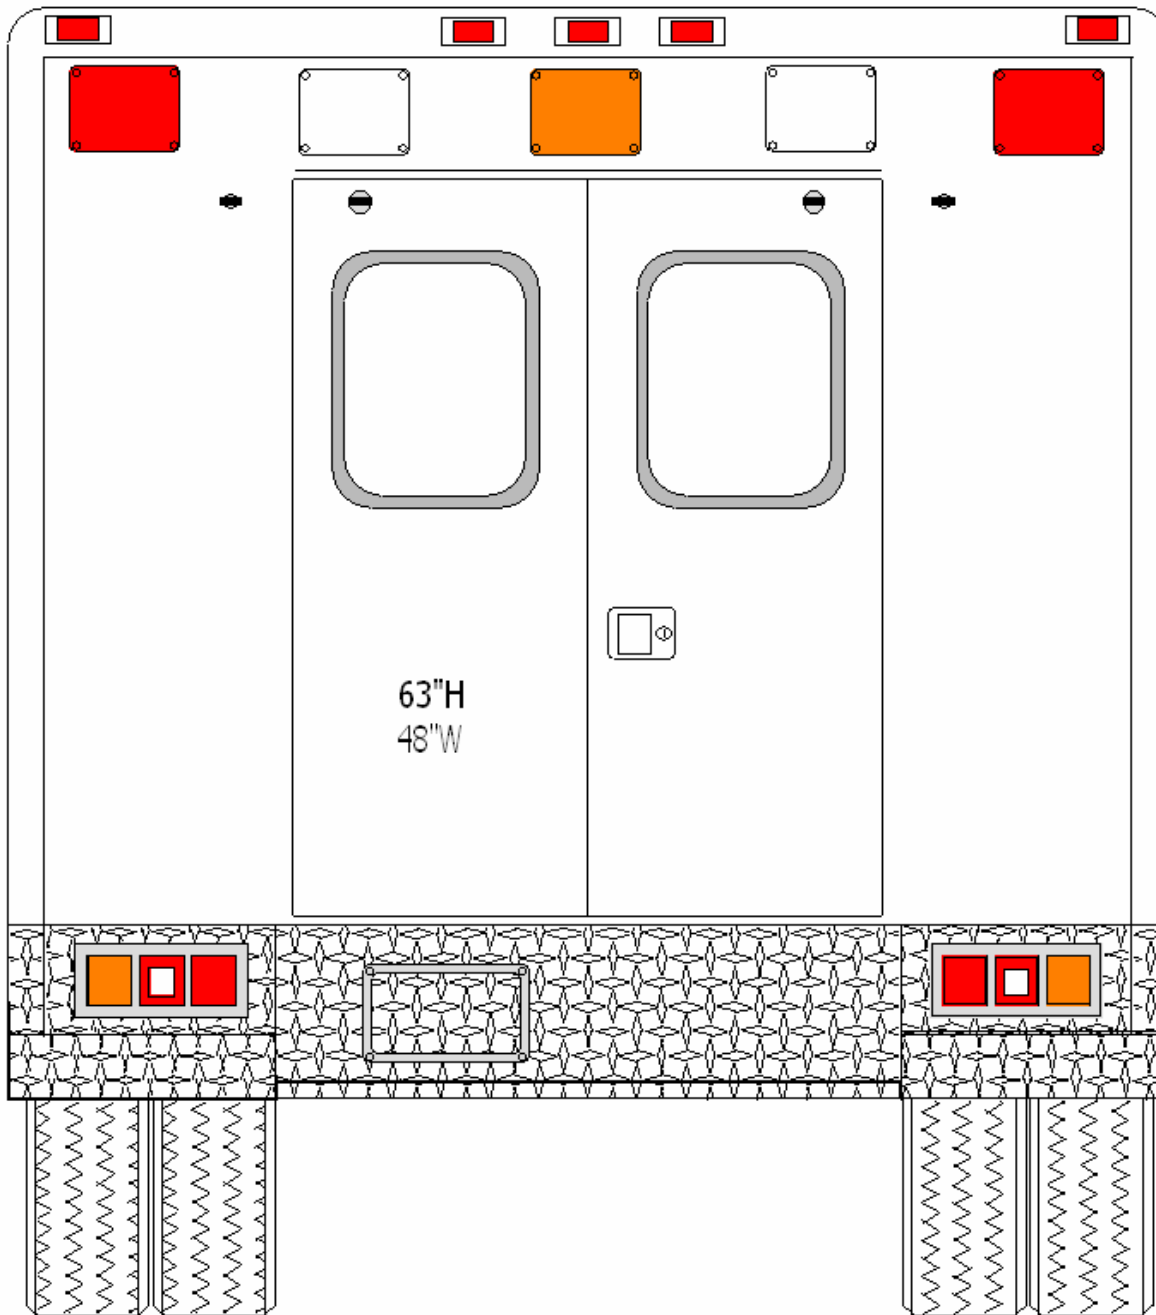

TAYLOR MADE AMBULANCE				NOTES
INSIDE FRAME DIMENSIONS				
#	HEIGHT	WIDTH	DEPTH	FORD F-650 TYPE I 170" MODULE 72" HEADROOM STREETSIDE EXTERIOR 2009
1	74"	21"	20"	
2	40.5"	36"	7"	
3	31.5"	55"	20"	
4	31.5"	39 13/16"	20"	

TAYLOR MADE AMBULANCE				NOTES
INSIDE FRAME DIMENSIONS				FORD F-650 TYPE I
#	HEIGHT	WIDTH	DEPTH	170" MODULE 72" HEADROOM
5	74"	18"	20"	
6	29"	19.75"	20"	
7	74"	30.75"	14" STEPWELL	
8	74"	21"	ALS	CURBSIDE EXTERIOR
				2009

TAYLOR MADE AMBULANCE

FORD F-650 TYPE I

170" MODULE 72" HEADROOM

FRONT VIEW

2009

TAYLOR MADE AMBULANCE

FORD F-650 TYPE I

170" MODULE 72" HEADROOM

REAR VIEW

2009

TAYLOR MADE AMBULANCE

FORD F-650 TYPE I

170" MODULE 72" HEADROOM

LEFT WALL #1

2009

TAYLOR MADE AMBULANCE