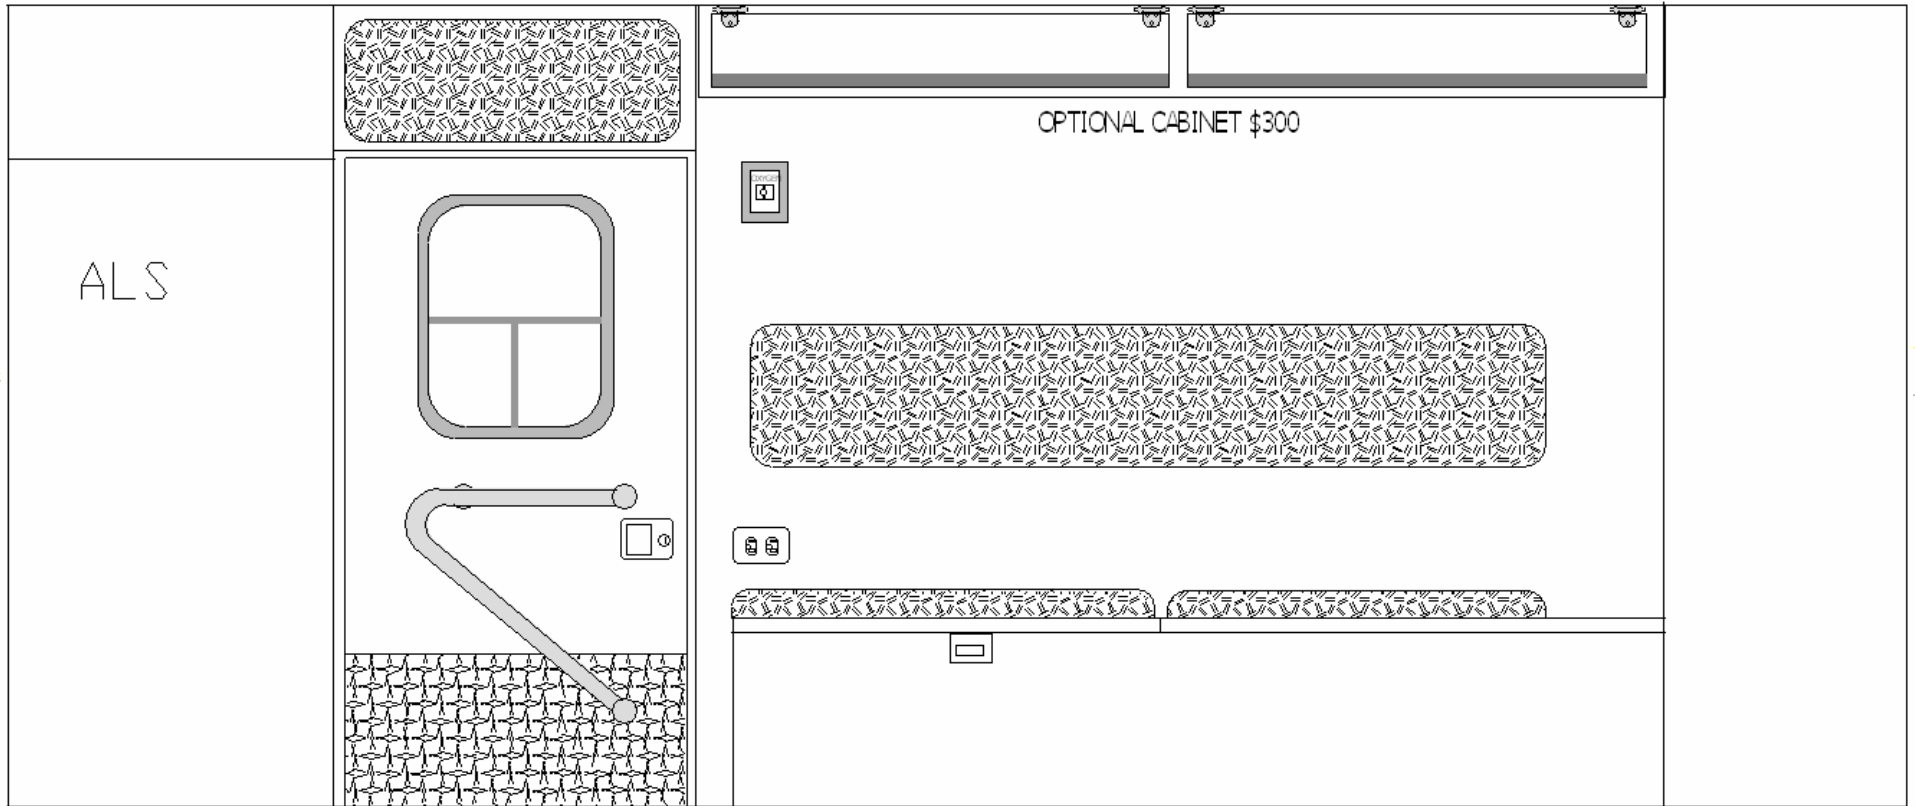

TAYLOR MADE AMBULANCE

FORD F-650 TYPE I

170" MODULE 72" HEADROOM

RIGHT WALL

2009