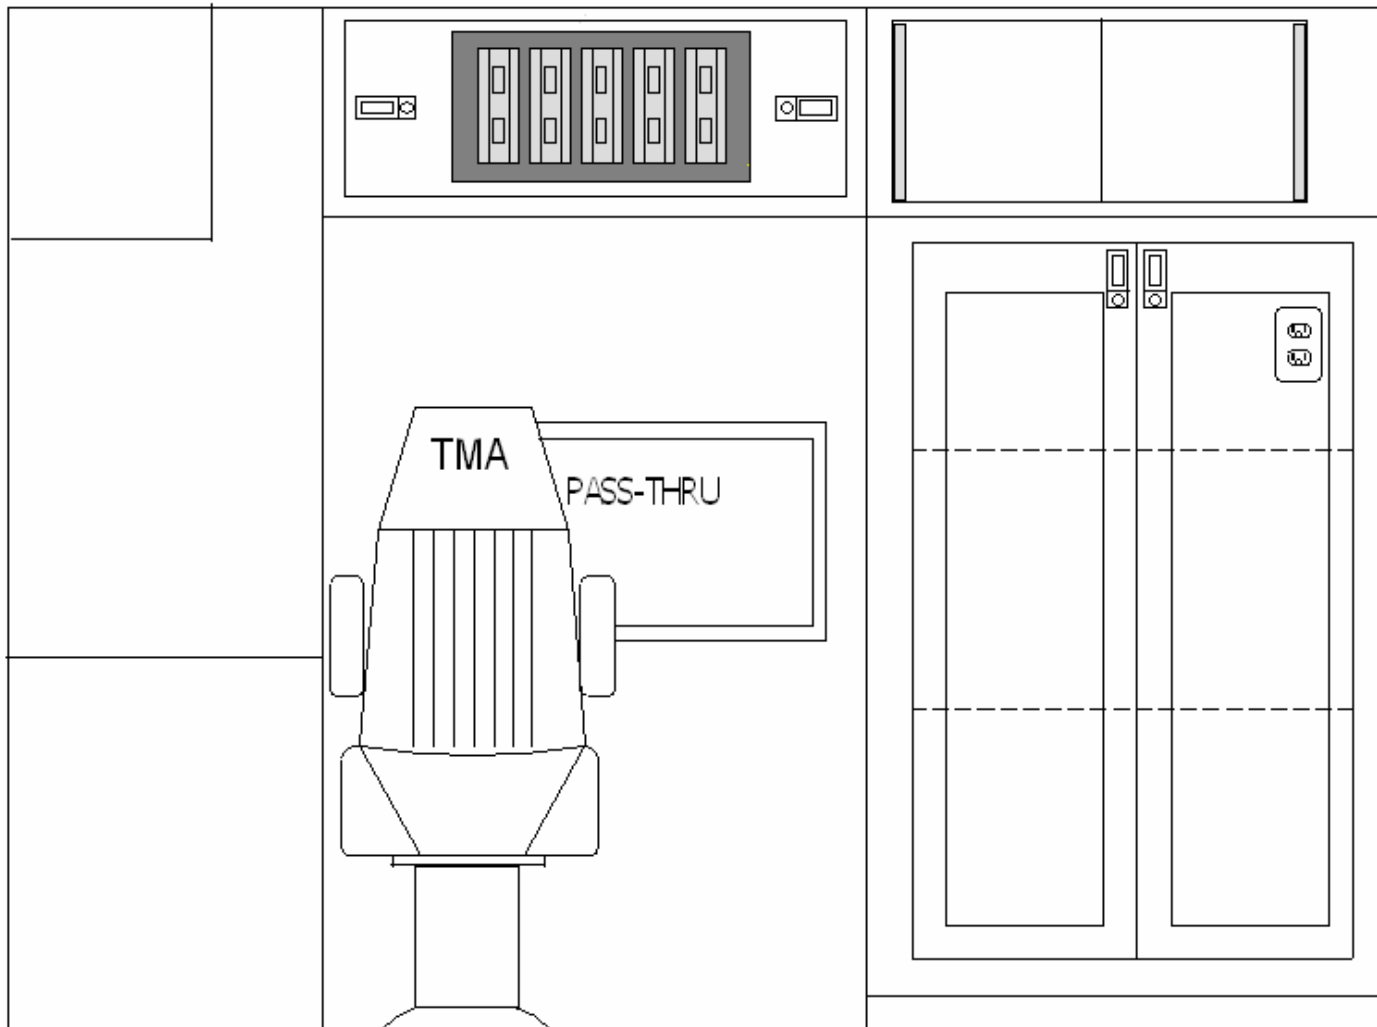

TAYLOR MADE AMBULANCE

FORD F-650 TYPE I

170" MODULE 72" HEADROOM

FRONT WALL

2009