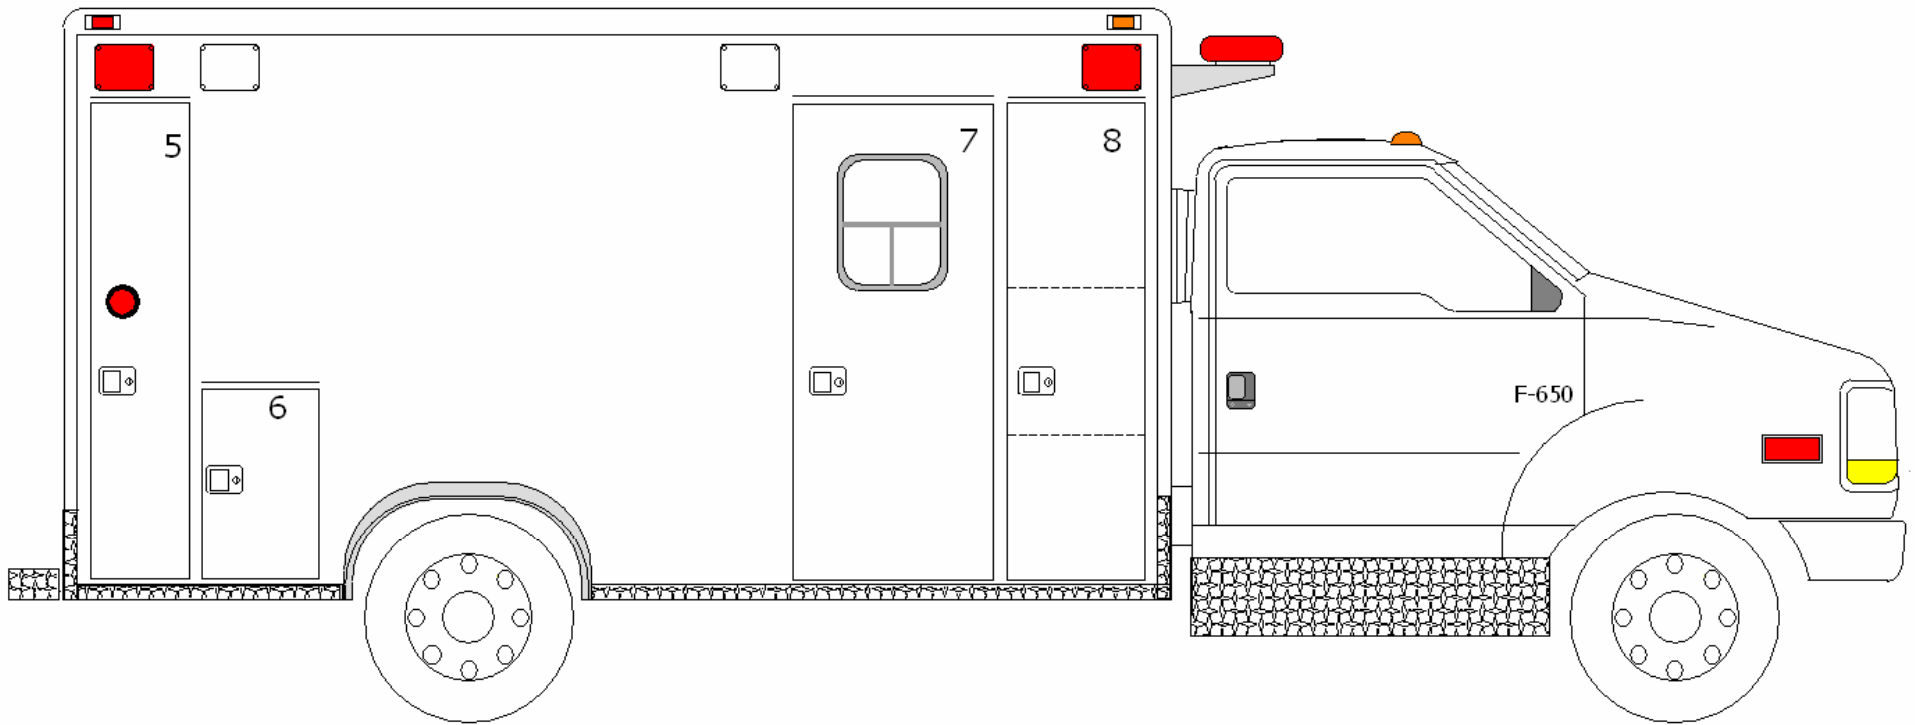

TAYLOR MADE AMBULANCE				NOTES
INSIDE FRAME DIMENSIONS				
#	HEIGHT	WIDTH	DEPTH	FORD F-650 TYPE I 170" MODULE 72" HEADROOM STREETSIDE EXTERIOR 2009
1	74"	21"	20"	
2	40.5"	36"	7"	
3	31.5"	55"	20"	
4	31.5"	39 13/16"	20"	

TAYLOR MADE AMBULANCE				NOTES
INSIDE FRAME DIMENSIONS				FORD F-650 TYPE I
#	HEIGHT	WIDTH	DEPTH	170" MODULE 72" HEADROOM
5	74"	18"	20"	
6	29"	19.75"	20"	
7	74"	30.75"	14" STEPWELL	
8	74"	21"	ALS	CURBSIDE EXTERIOR
				2009

TAYLOR MADE AMBULANCE

FORD F-650 TYPE I

170" MODULE 72" HEADROOM

FRONT VIEW

2009

TAYLOR MADE AMBULANCE

FORD F-650 TYPE I

170" MODULE 72" HEADROOM

REAR VIEW

2009

TAYLOR MADE AMBULANCE

FORD F-650 TYPE I

170" MODULE 72" HEADROOM

LEFT WALL #1

2009

TAYLOR MADE AMBULANCE