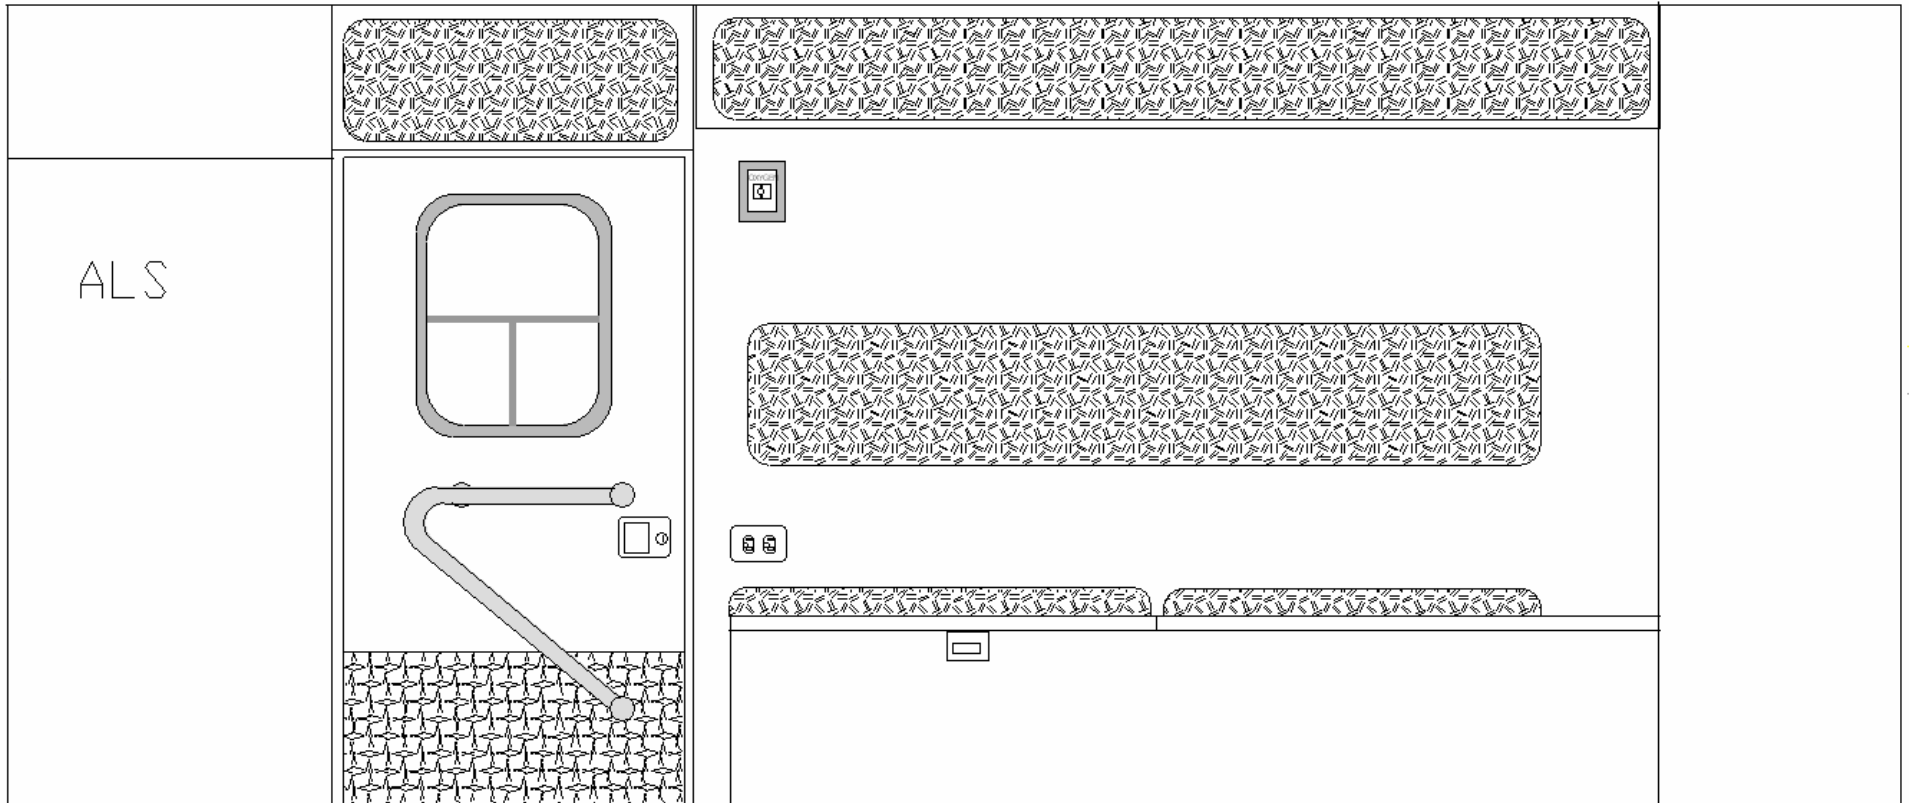

TAYLOR MADE AMBULANCE				NOTES
INSIDE FRAME DIMENSIONS				
#	HEIGHT	WIDTH	DEPTH	FORD F-650 TYPE I 170" MODULE 72" HEADROOM STREETSIDE EXTERIOR 2009
1	74"	21"	20"	
2	40.5"	36"	7"	
3	31.5"	55"	20"	
4	31.5"	39 13/16"	20"	

2009

TAYLOR MADE AMBULANCE

FORD F-650 TYPE I

170" MODULE 72" HEADROOM

FRONT WALL

2009

TAYLOR MADE AMBULANCE

FORD F-650 TYPE I