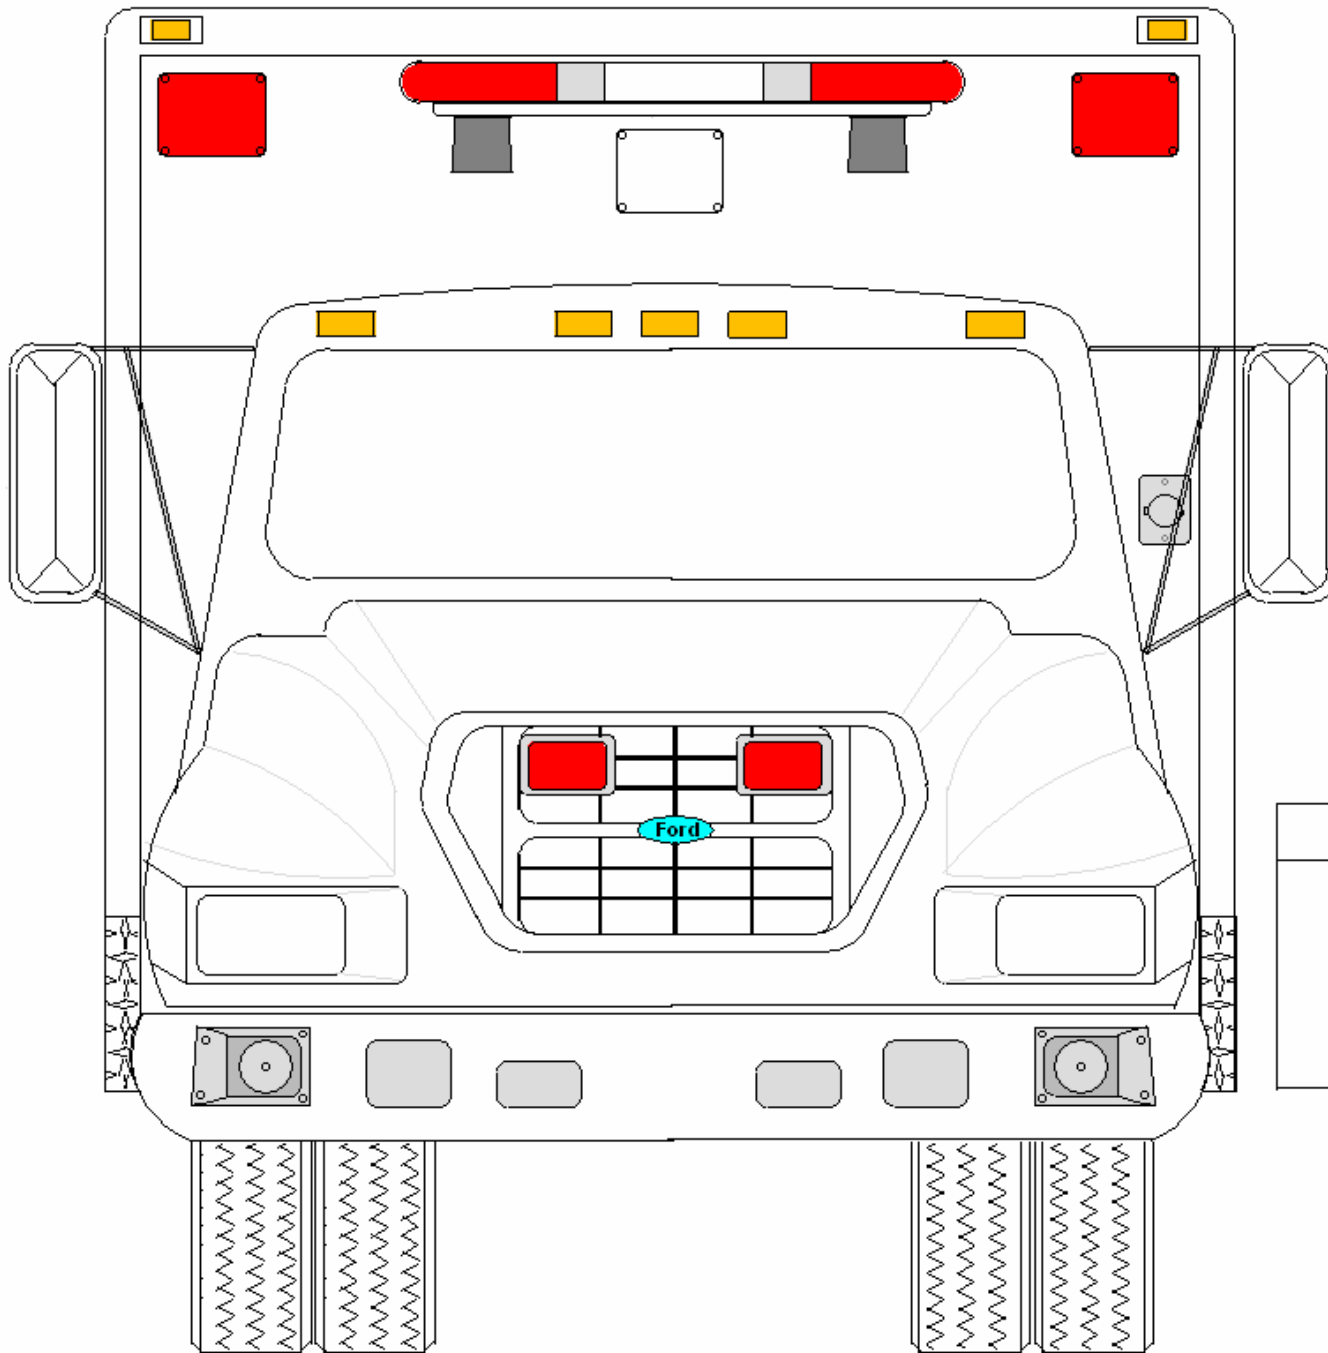

TAYLOR MADE AMBULANCE				NOTES
INSIDE FRAME DIMENSIONS				
#	HEIGHT	WIDTH	DEPTH	FORD F-650 TYPE I 170" MODULE 72" HEADROOM STREETSIDE EXTERIOR 2009
1	74"	21"	20"	
2	40.5"	36"	7"	
3	31.5"	55"	20"	
4	31.5"	39 13/16"	20"	

TAYLOR MADE AMBULANCE				NOTES
INSIDE FRAME DIMENSIONS				FORD F-650 TYPE I
#	HEIGHT	WIDTH	DEPTH	170" MODULE 72" HEADROOM
5	74"	18"	20"	
6	29"	19.75"	20"	
7	74"	30.75"	14" STEPWELL	
8	74"	21"	ALS	CURBSIDE EXTERIOR
				2009

TAYLOR MADE AMBULANCE

FORD F-650 TYPE I

170" MODULE 72" HEADROOM

FRONT VIEW

2009

TAYLOR MADE AMBULANCE

FORD F-650 TYPE I

170" MODULE 72" HEADROOM

REAR VIEW

2009

TAYLOR MADE AMBULANCE

FORD F-650 TYPE I

170" MODULE 72" HEADROOM

LEFT WALL #1

2009

TAYLOR MADE AMBULANCE