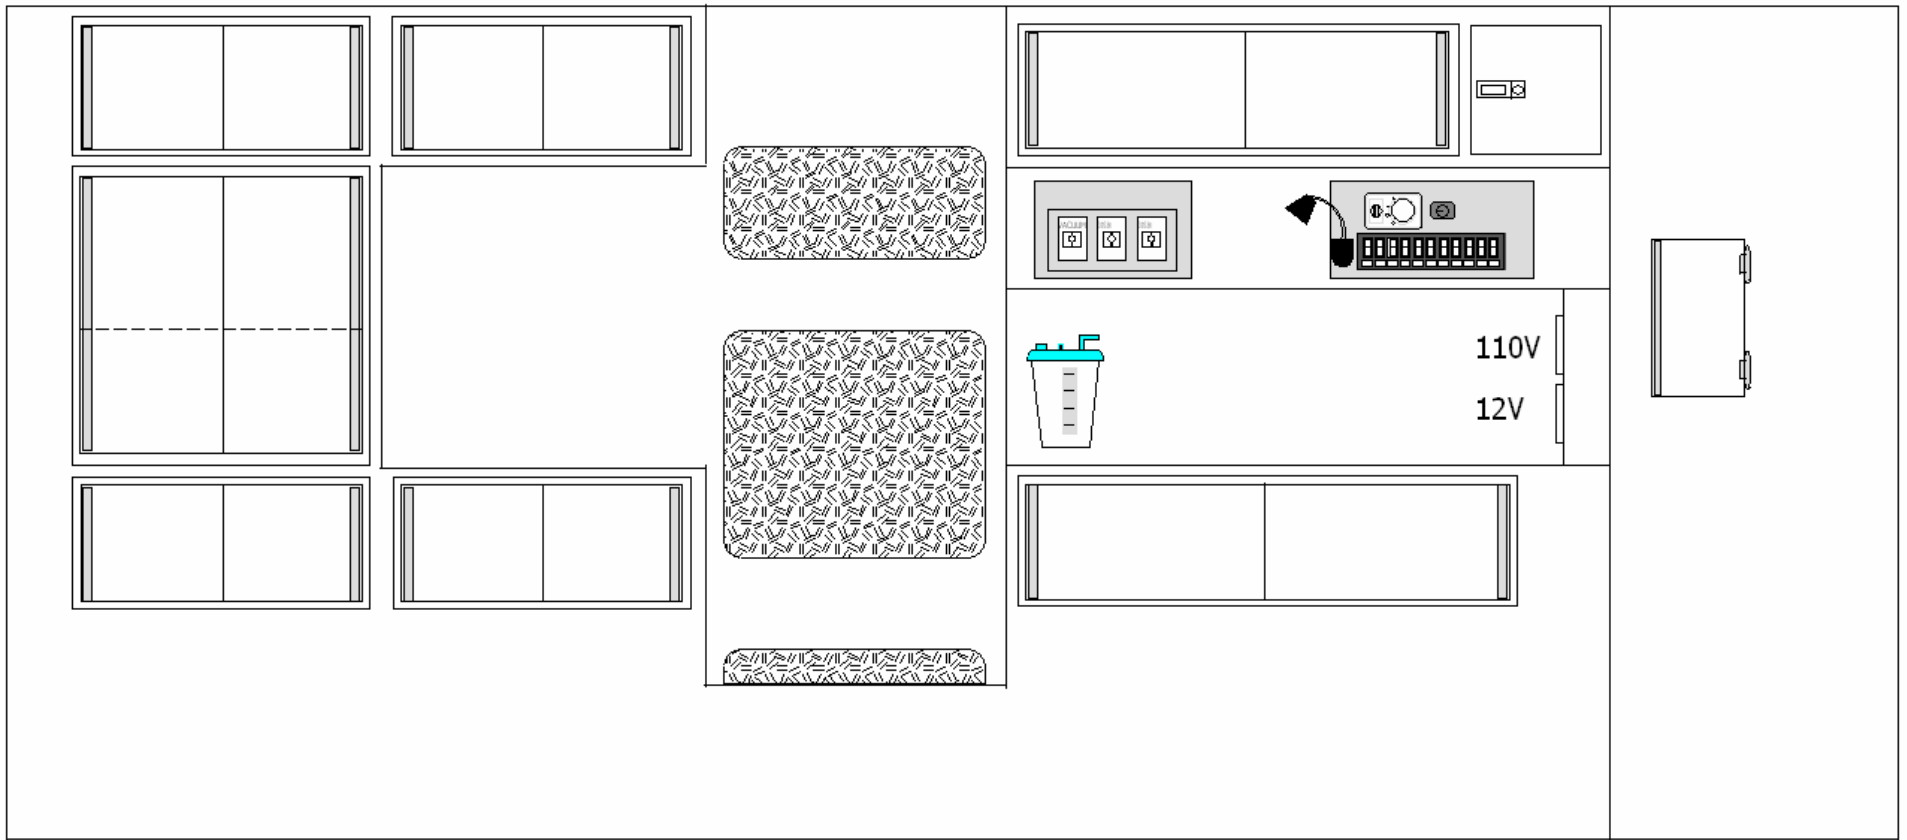

TAYLOR MADE AMBULANCE

FORD F-650 TYPE I

170" MODULE 72" HEADROOM

LEFT WALL #3

2009