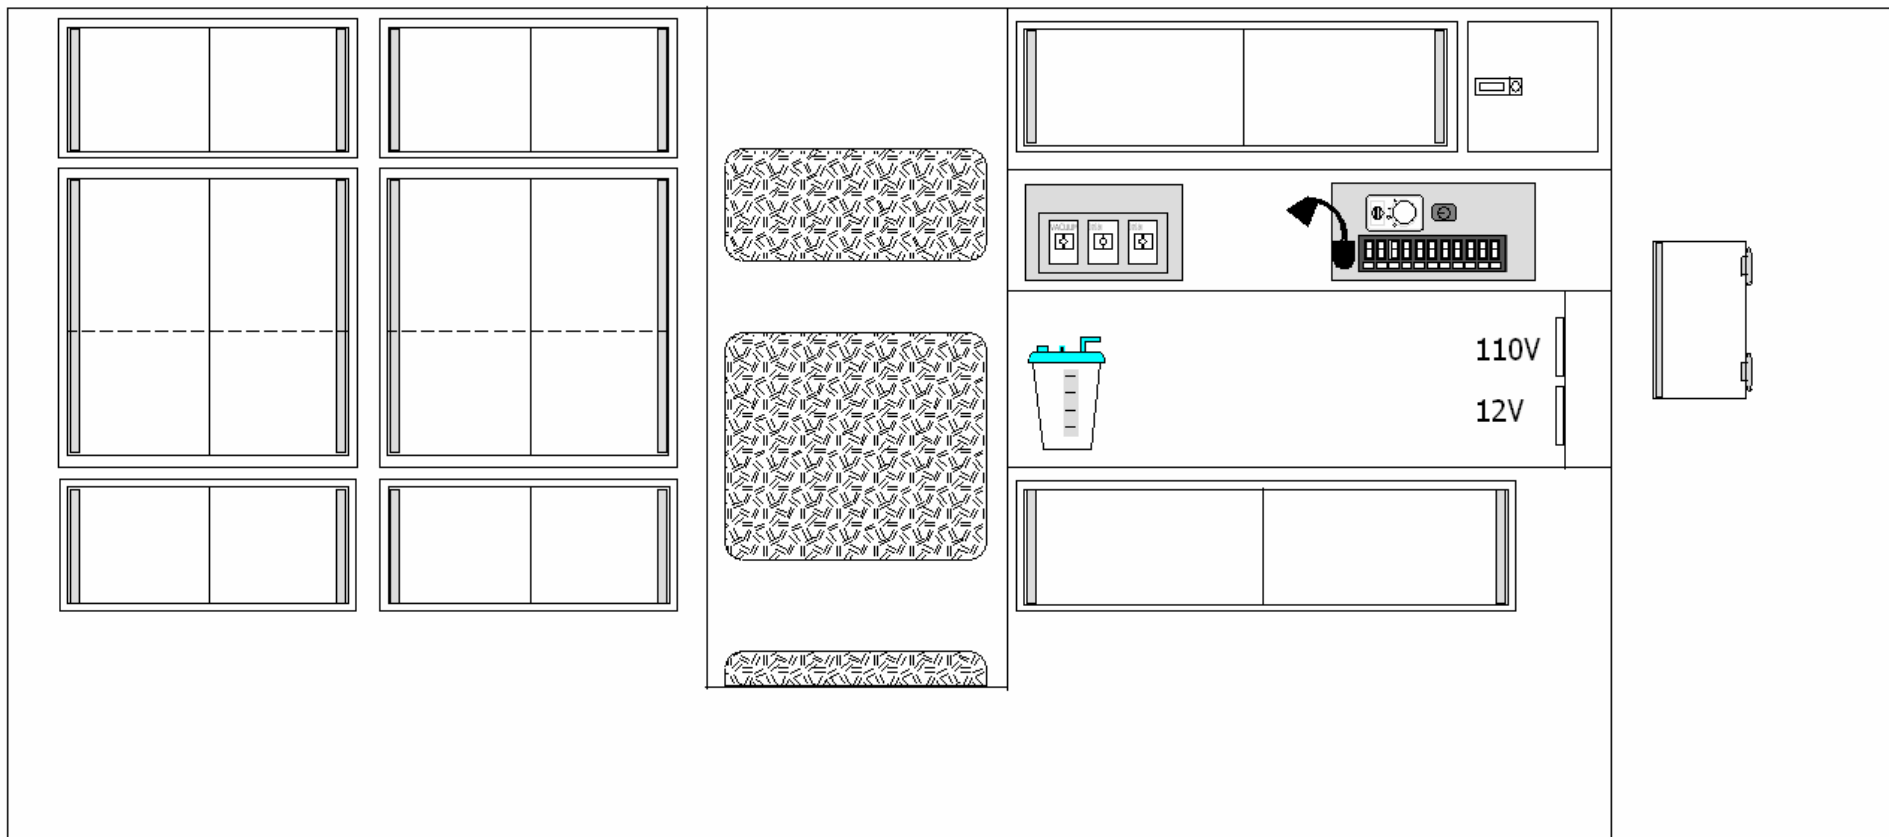

TAYLOR MADE AMBULANCE

FORD F-650 TYPE I

170" MODULE 72" HEADROOM

LEFT WALL #2

2009