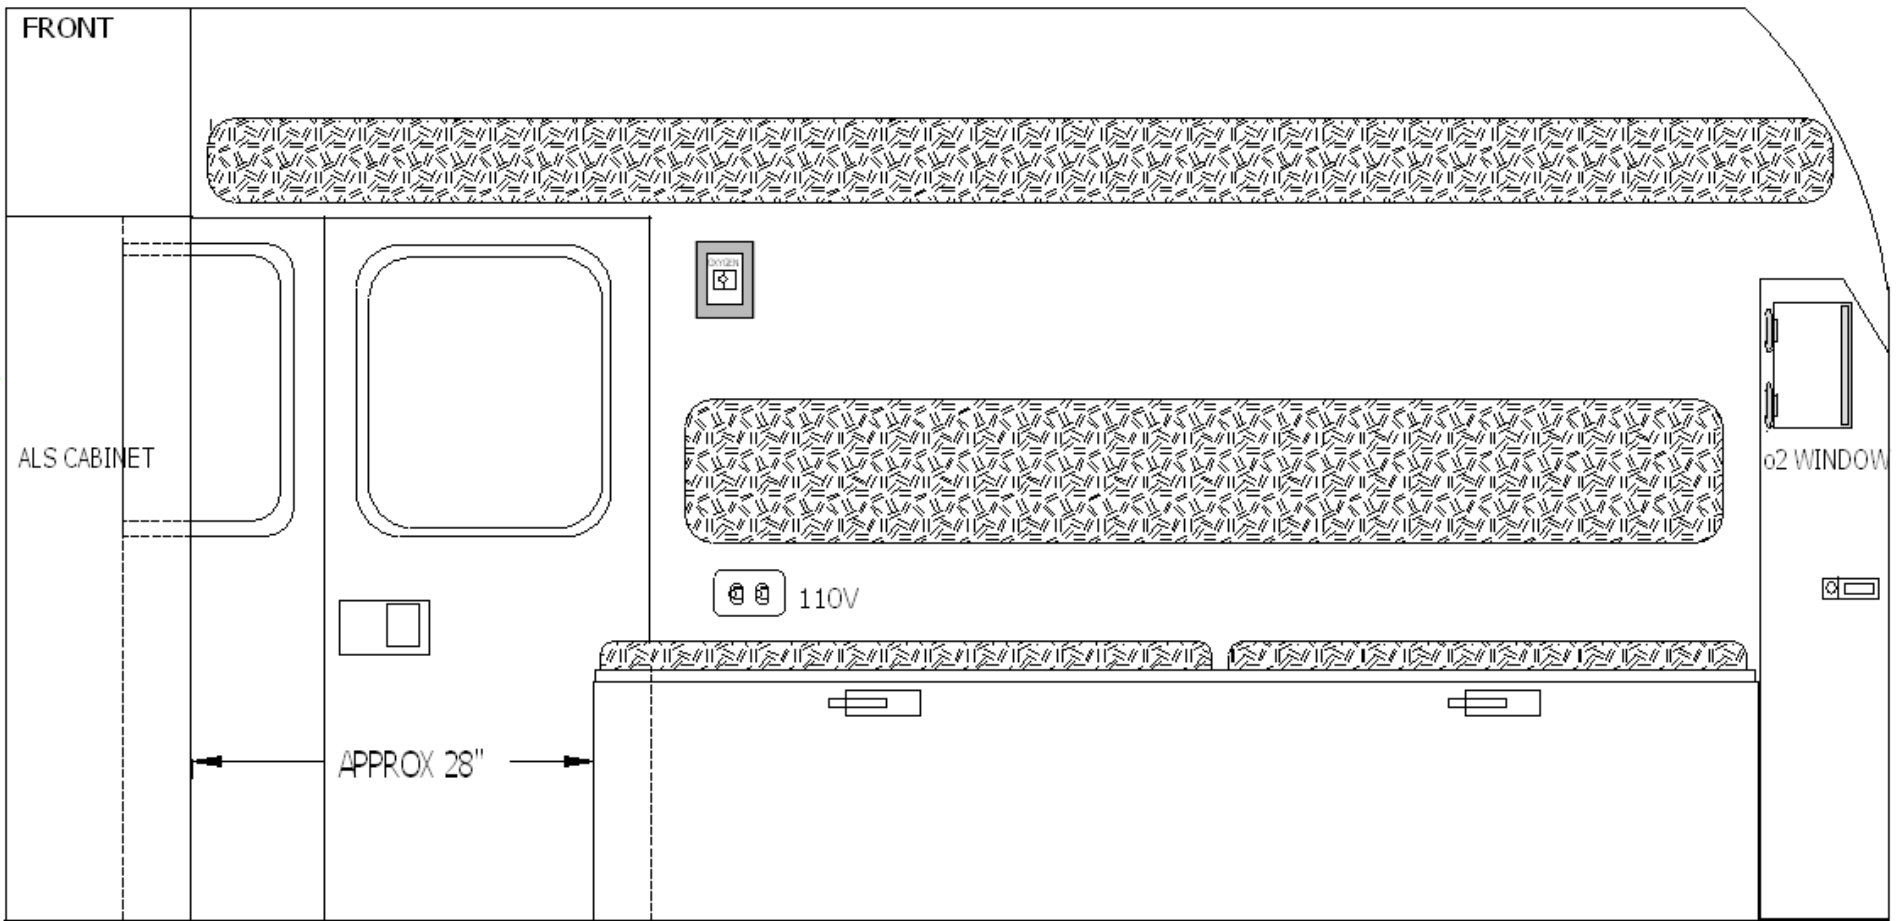

TAYLOR MADE AMBULANCE

GM TYPE II 155"

66" HEADROOM

CURBSIDE EXTERIOR

2009

TAYLOR MADE AMBULANCE
GM TYPE II 155"
66" HEADROOM
STREETSIDE EXTERIOR
2009

TAYLOR MADE AMBULANCE

GM TYPE II 155"

TAYLOR MADE AMBULANCE
GM TYPE II 155"
66" HEADROOM
LEFT WALL
2009

TAYLOR MADE AMBULANCE

GM TYPE II 155"

66" HEADROOM

FRONT VIEW

2009

TAYLOR MADE AMBULANCE
 GM TYPE II 155"
 66" HEADROOM
 FRONT VIEW
 2009

REAR OF TRUCK

TAYLOR MADE AMBULANCE
GM TYPE II 155"
66" HEADROOM
CEILING
2009