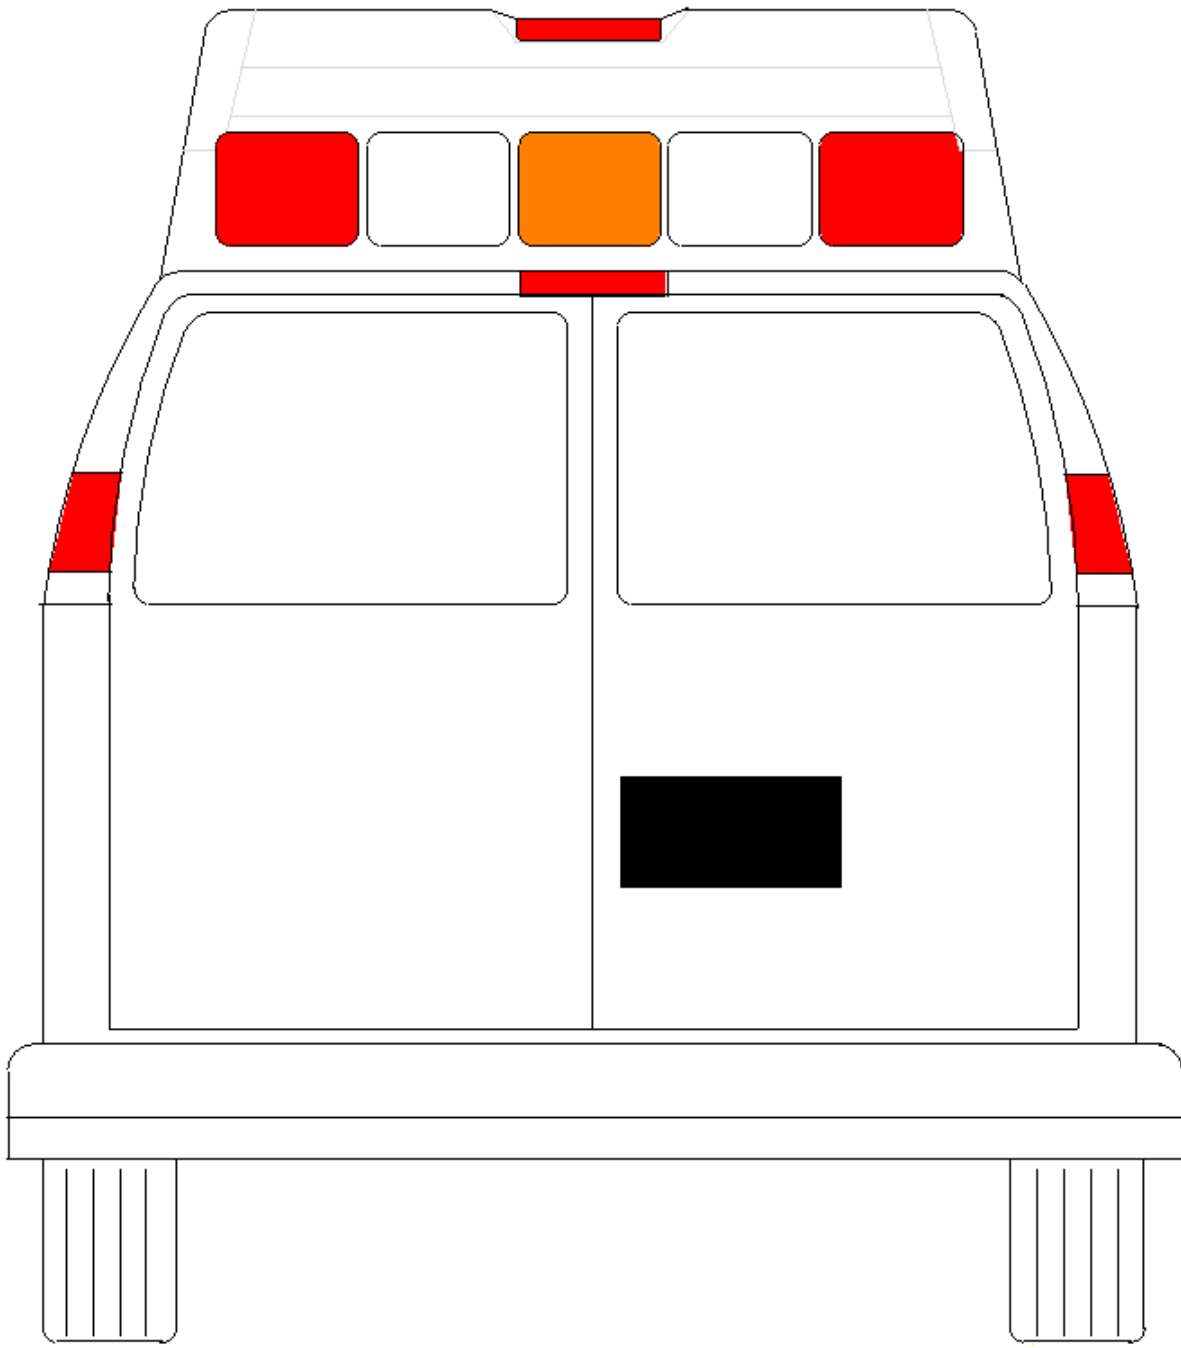

TAYLOR MADE AMBULANCE

GM TYPE II 155"

66" HEADROOM

CURBSIDE EXTERIOR

2009

TAYLOR MADE AMBULANCE
GM TYPE II 155"
66" HEADROOM
STREETSIDE EXTERIOR
2009

TAYLOR MADE AMBULANCE

GM TYPE II 155"

66" HEADROOM

FRONT VIEW

2009

TAYLOR MADE AMBULANCE

GM TYPE II 155"

66" HEADROOM

REAR VIEW

2009

TAYLOR MADE AMBULANCE
GM TYPE II 155"
66" HEADROOM
LEFT WALL
2009

TAYLOR MADE AMBULANCE

GM TYPE II 155"

66" HEADROOM

FRONT VIEW

2009

TAYLOR MADE AMBULANCE
 GM TYPE II 155"
 66" HEADROOM
 FRONT VIEW
 2009

REAR OF TRUCK

TAYLOR MADE AMBULANCE
GM TYPE II 155"
66" HEADROOM
CEILING
2009