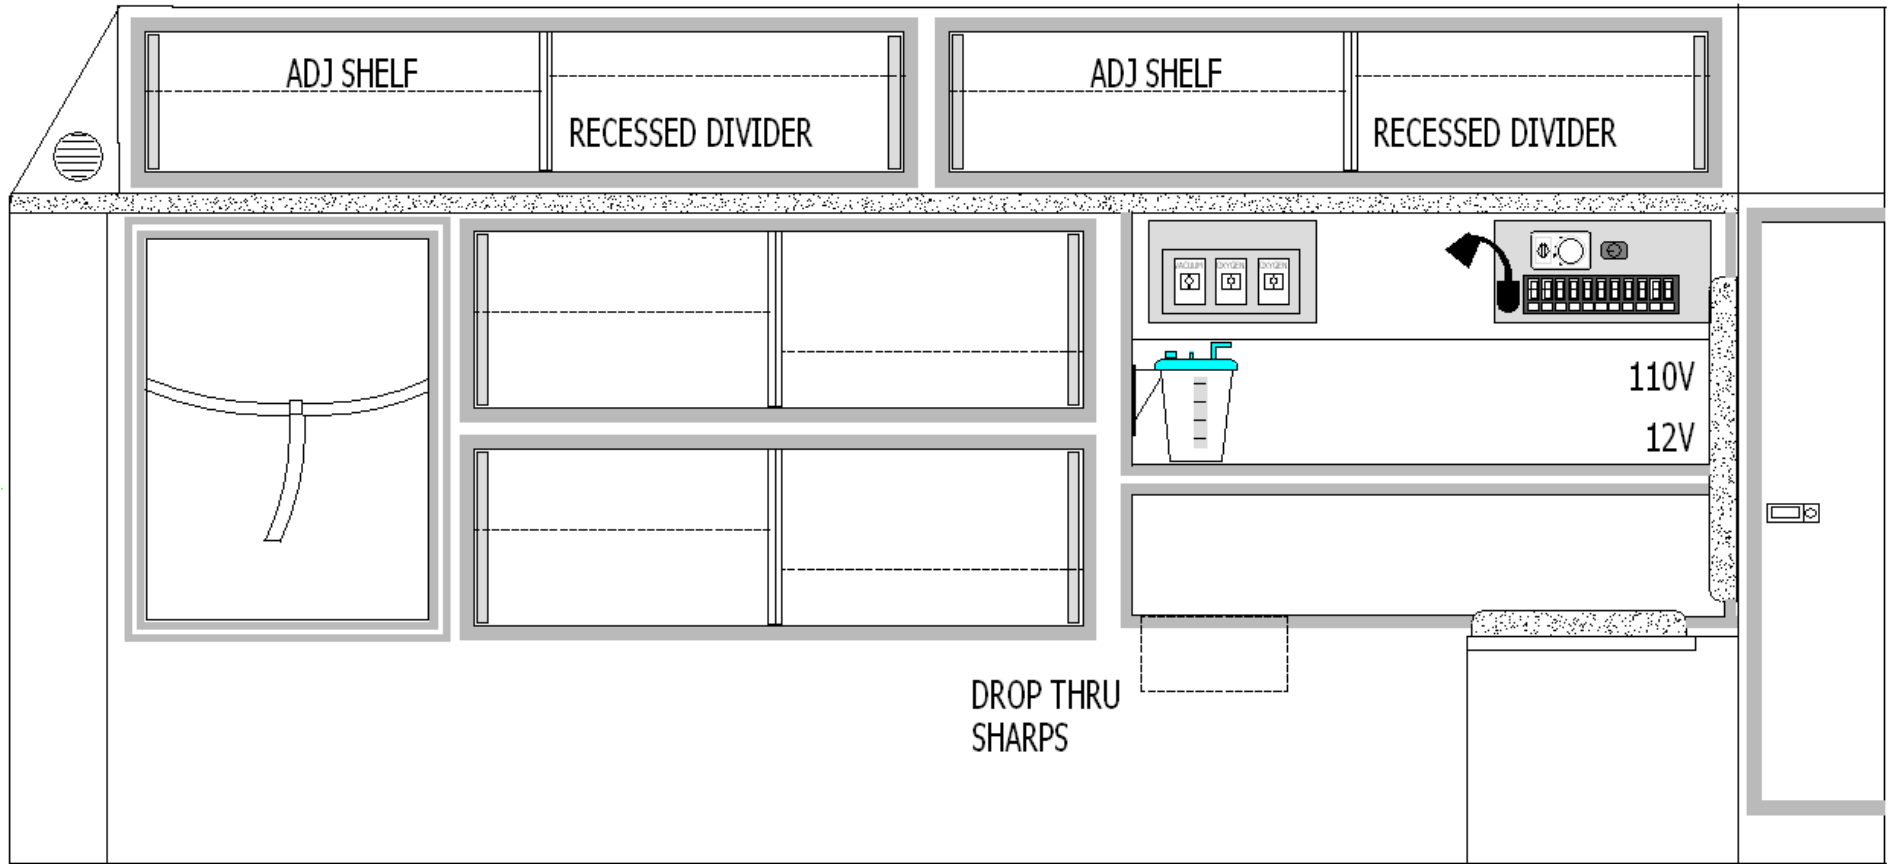

66" HEADROOM

FRONT VIEW

2009

TAYLOR MADE AMBULANCE

GM TYPE II 155"

66" HEADROOM

REAR VIEW

2009

TAYLOR MADE AMBULANCE
GM TYPE II 155"
66" HEADROOM
LEFT WALL
2009

TAYLOR MADE AMBULANCE

GM TYPE II 155"

66" HEADROOM

FRONT VIEW

2009

TAYLOR MADE AMBULANCE
 GM TYPE II 155"
 66" HEADROOM
 FRONT VIEW
 2009

REAR OF TRUCK

TAYLOR MADE AMBULANCE
GM TYPE II 155"
66" HEADROOM
CEILING
2009