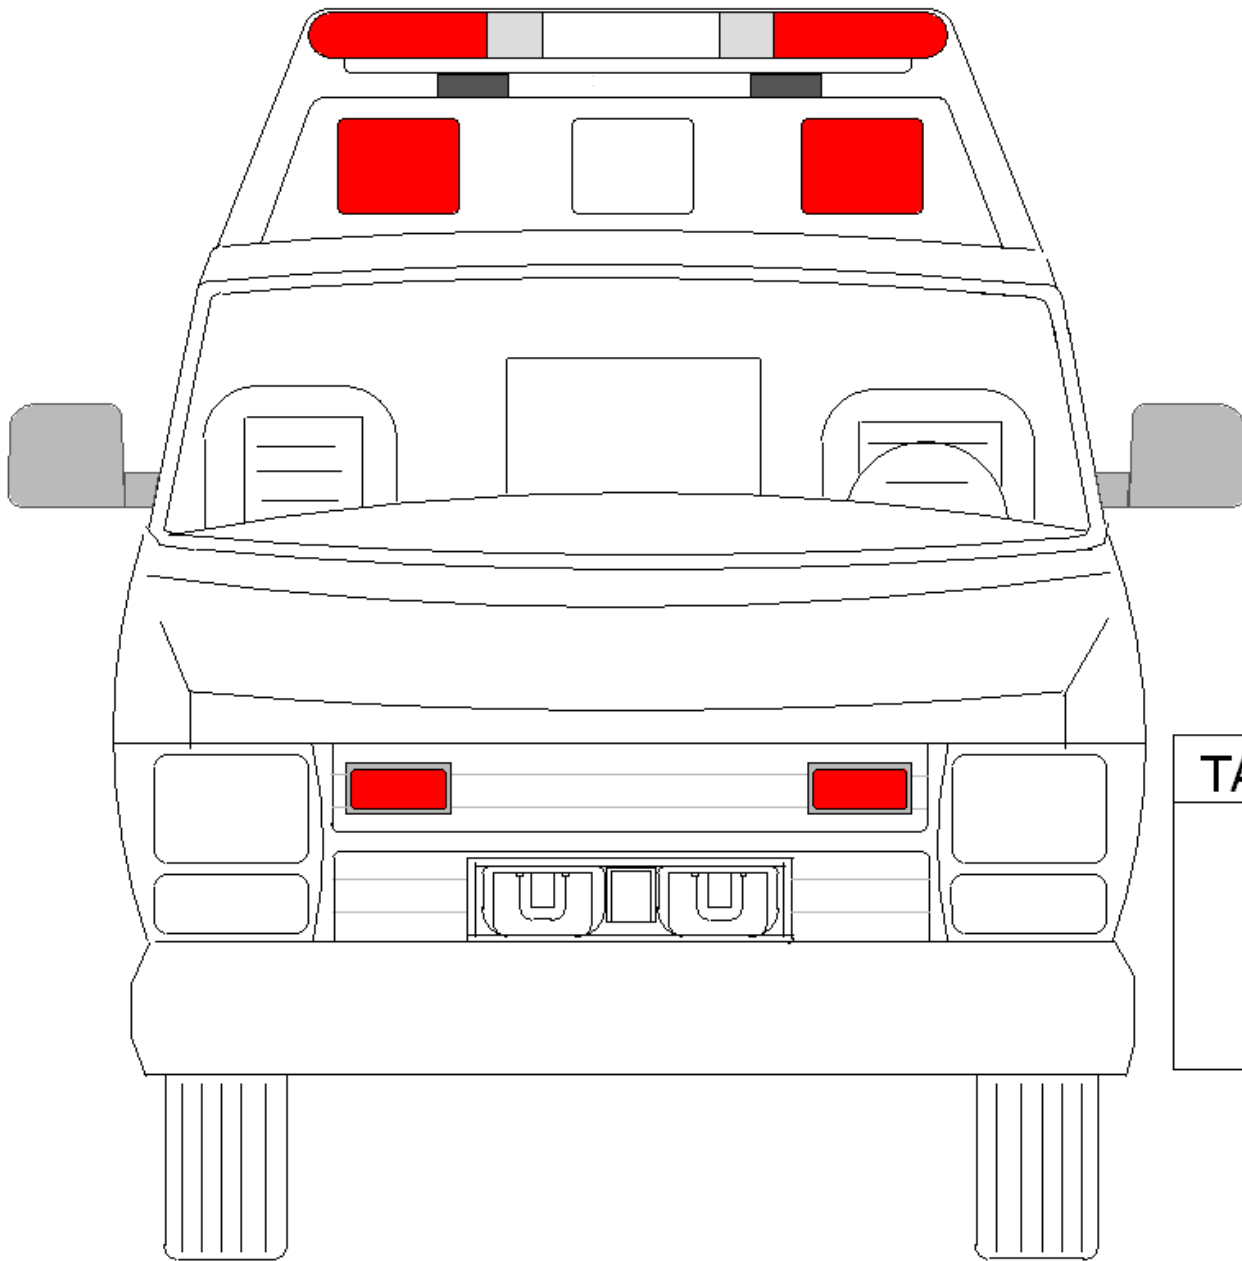

TAYLOR MADE AMBULANCE

GM TYPE II 155"

66" HEADROOM

CURBSIDE EXTERIOR

2009

TAYLOR MADE AMBULANCE
GM TYPE II 155"
66" HEADROOM
STREETSIDE EXTERIOR
2009

TAYLOR MADE AMBULANCE

GM TYPE II 155"

66" HEADROOM

FRONT VIEW

2009

TAYLOR MADE AMBULANCE

GM TYPE II 155"

66" HEADROOM

REAR VIEW

2009

TAYLOR MADE AMBULANCE
GM TYPE II 155"
66" HEADROOM
LEFT WALL
2009

TAYLOR MADE AMBULANCE

GM TYPE II 155"

66" HEADROOM

FRONT VIEW

2009

TAYLOR MADE AMBULANCE
 GM TYPE II 155"
 66" HEADROOM
 FRONT VIEW
 2009

REAR OF TRUCK

TAYLOR MADE AMBULANCE
GM TYPE II 155"
66" HEADROOM
CEILING
2009