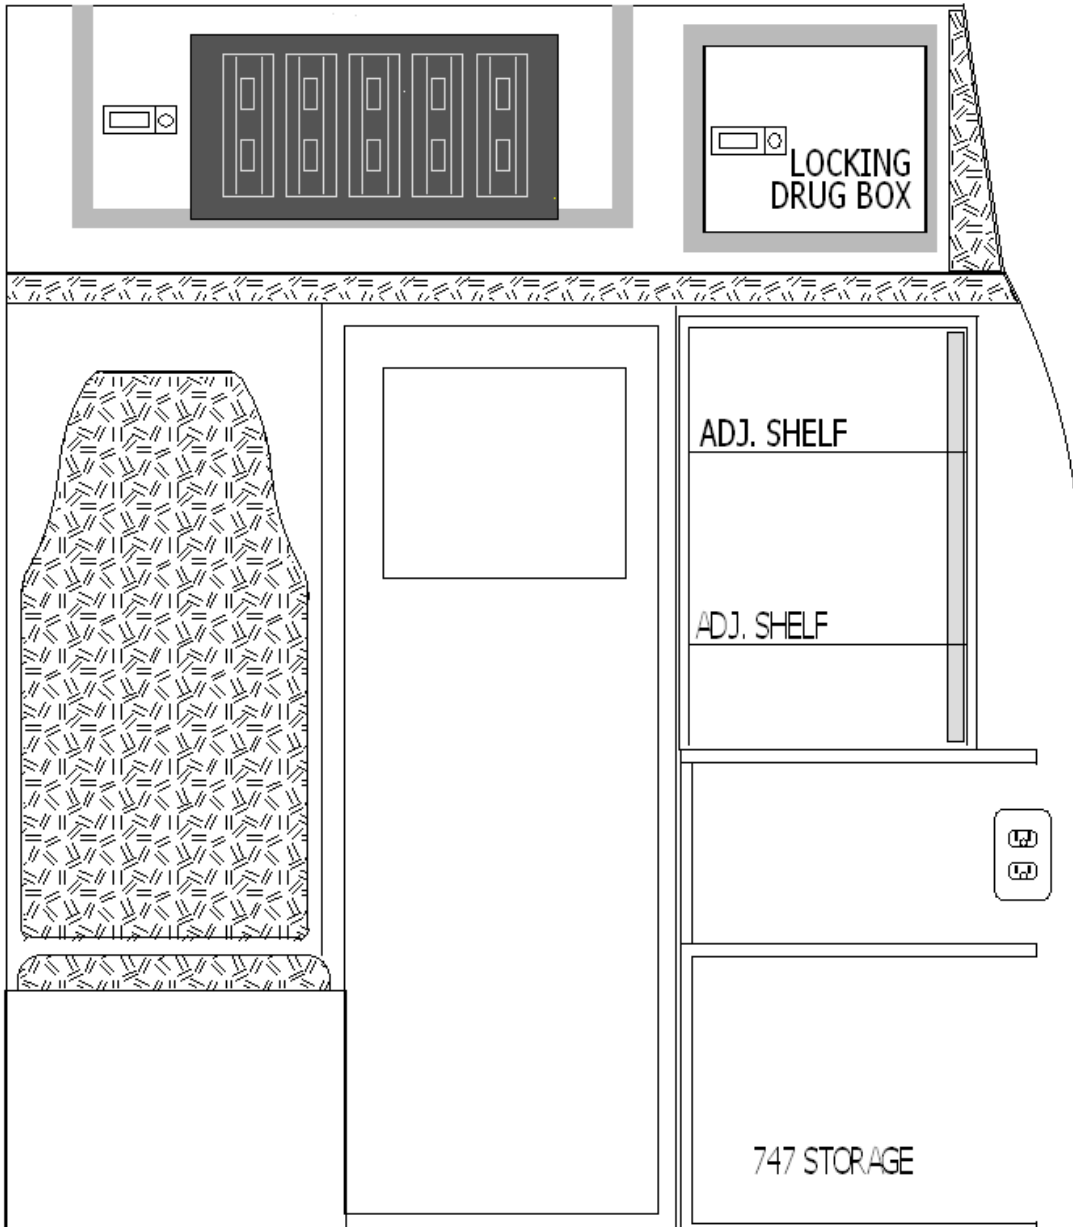

TAYLOR MADE AMBULANCE

GM TYPE II 155"

66" HEADROOM

CURBSIDE EXTERIOR

2009

TAYLOR MADE AMBULANCE
GM TYPE II 155"
66" HEADROOM
STREETSIDE EXTERIOR
2009

TAYLOR MADE AMBULANCE

GM TYPE II 155"

66" HEADROOM

FRONT VIEW

2009

TAYLOR MADE AMBULANCE

GM TYPE II 155"

66" HEADROOM

REAR VIEW

2009

TAYLOR MADE AMBULANCE
GM TYPE II 155"
66" HEADROOM
LEFT WALL
2009

TAYLOR MADE AMBULANCE

GM TYPE II 155"

66" HEADROOM

FRONT VIEW

2009

TAYLOR MADE AMBULANCE
 GM TYPE II 155"
 66" HEADROOM
 FRONT VIEW
 2009

REAR OF TRUCK

TAYLOR MADE AMBULANCE
GM TYPE II 155"
66" HEADROOM
CEILING
2009